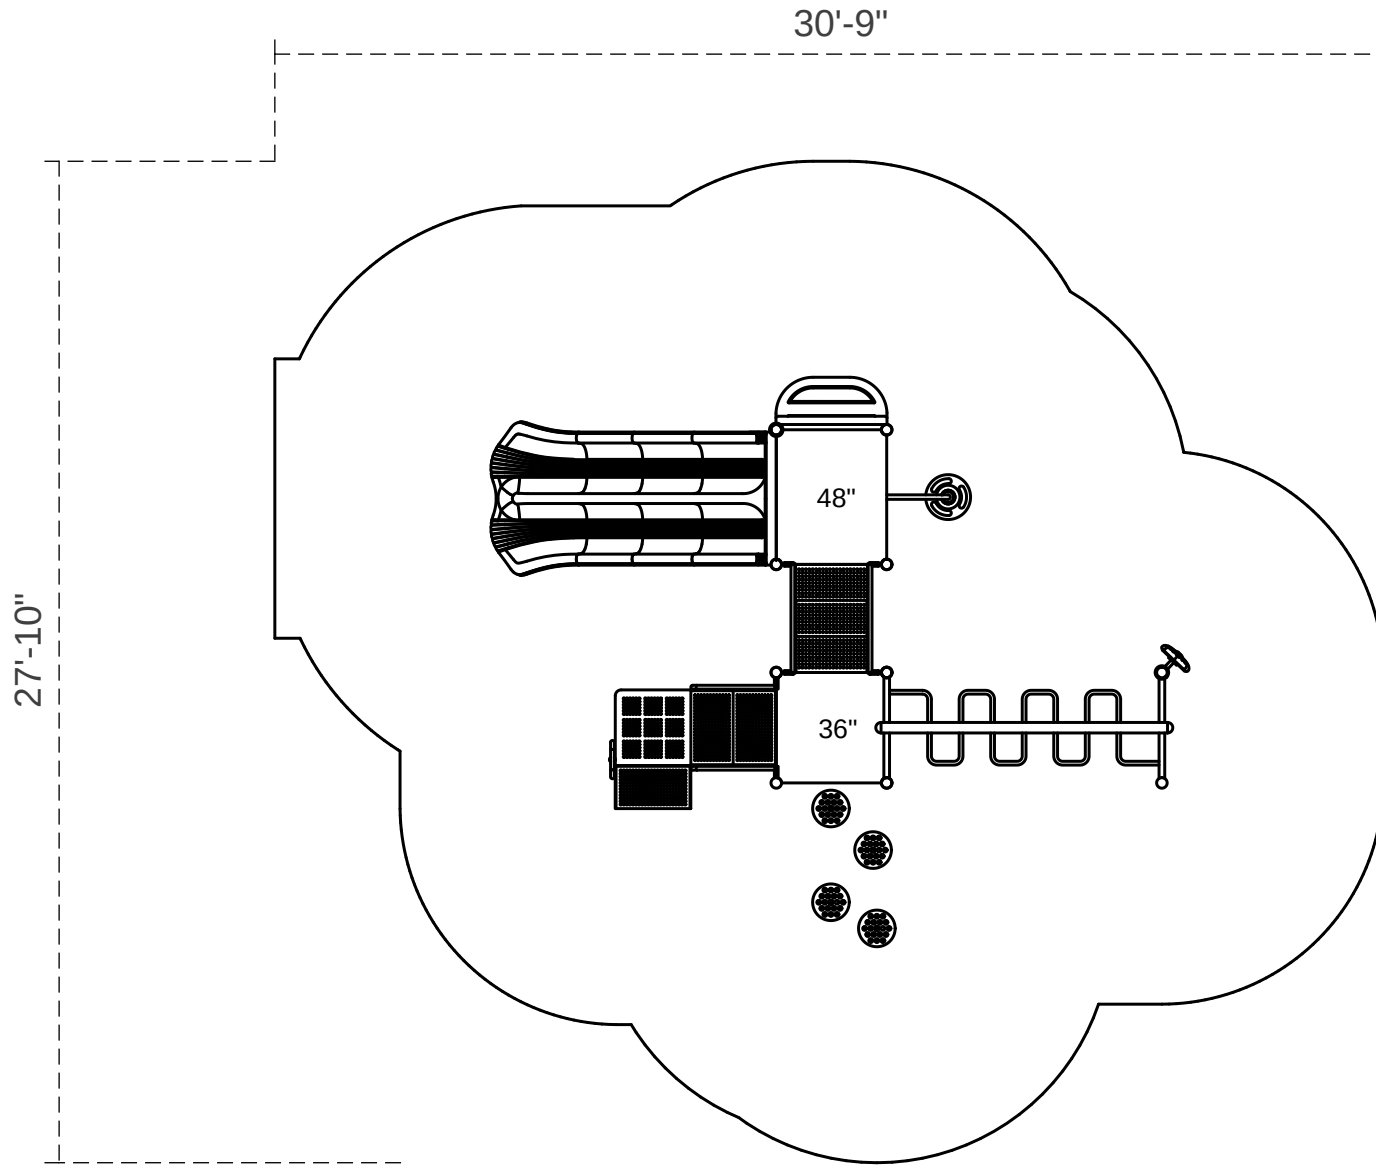

# Hudson Yards

**Footprint:** 15'-10" x 18'-9"  
**Use Zone:** 27'-10" x 30'-9"

**SKU:** PKP016