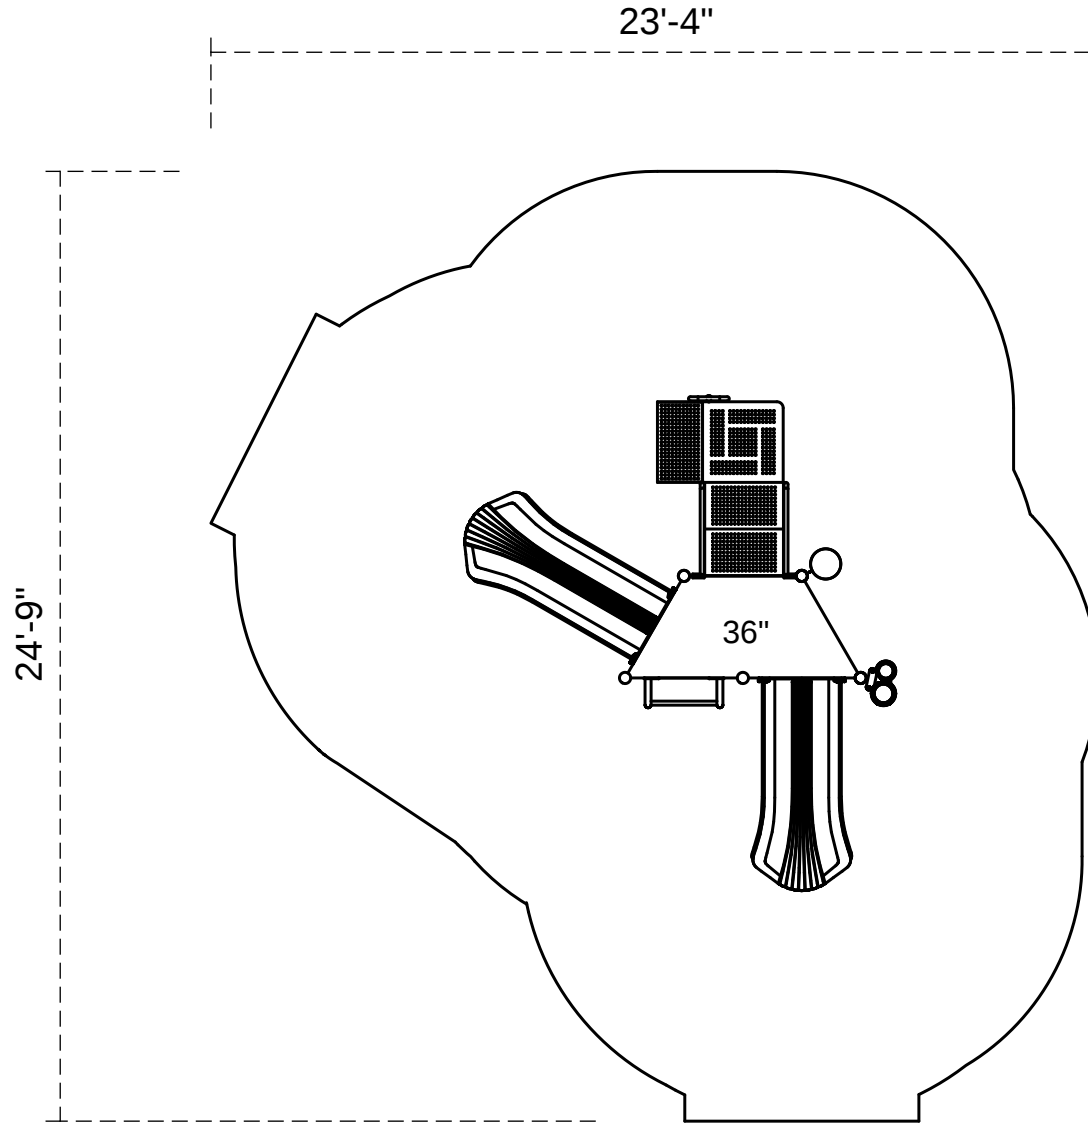

Madison

Footprint: 11'-4" x 12'-9"
Use Zone: 23'-4" x 24'-9"

SKU: PKP101