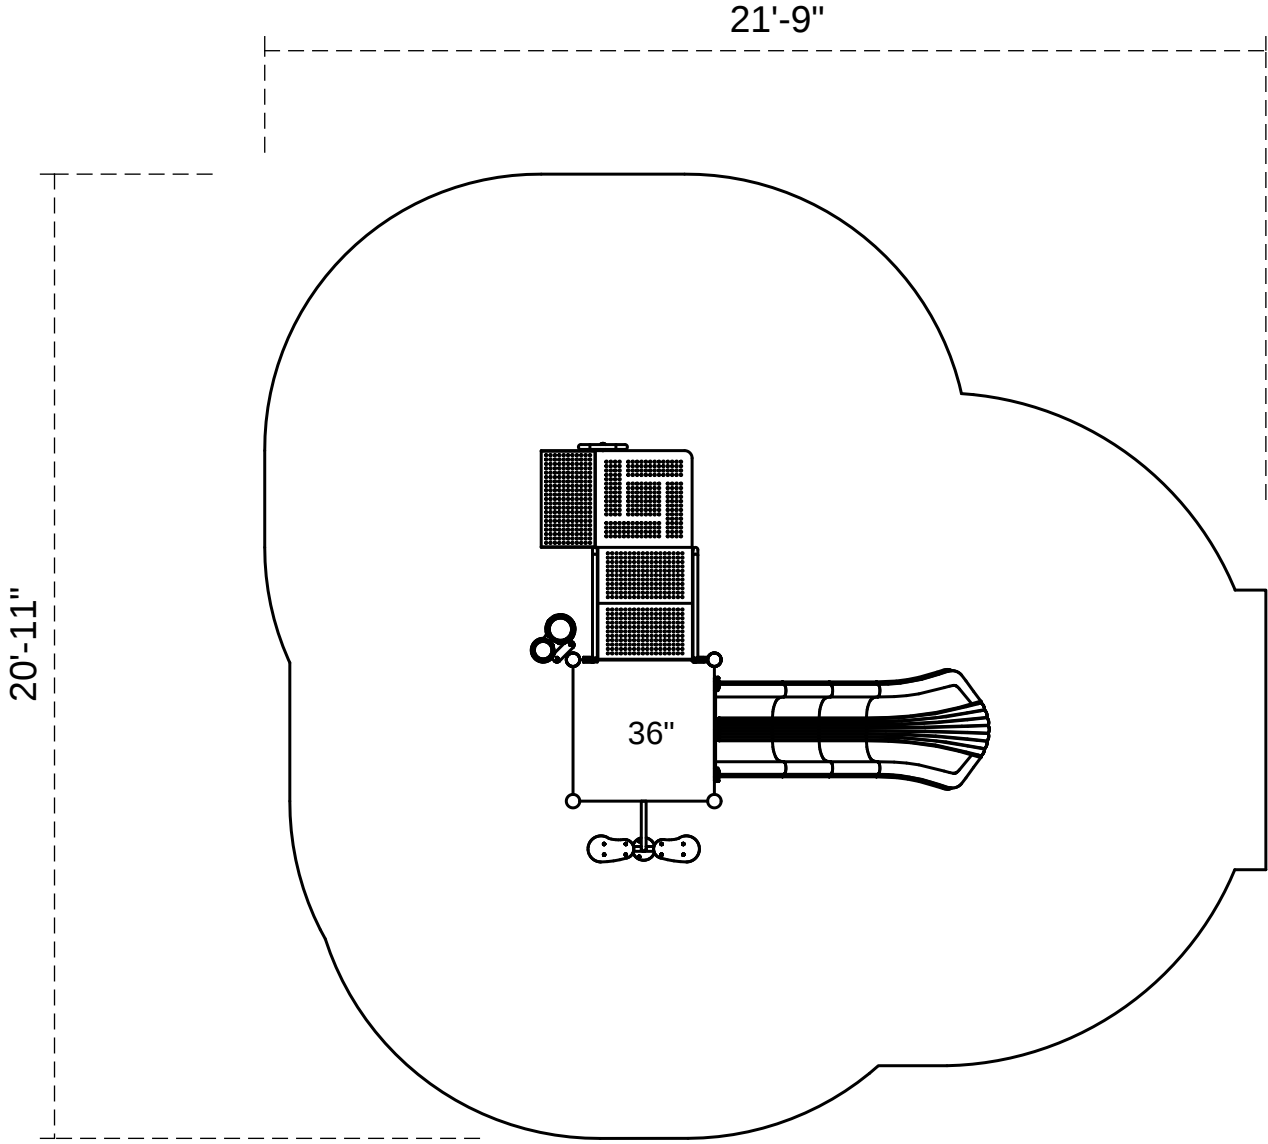

Rochester

Footprint: 8'-11" x 9'-9"
Use Zone: 20'-11" x 21'-9"

SKU: PKP102

Created On: September 20, 2017

The information provided on this sheet is subject to change without notice.