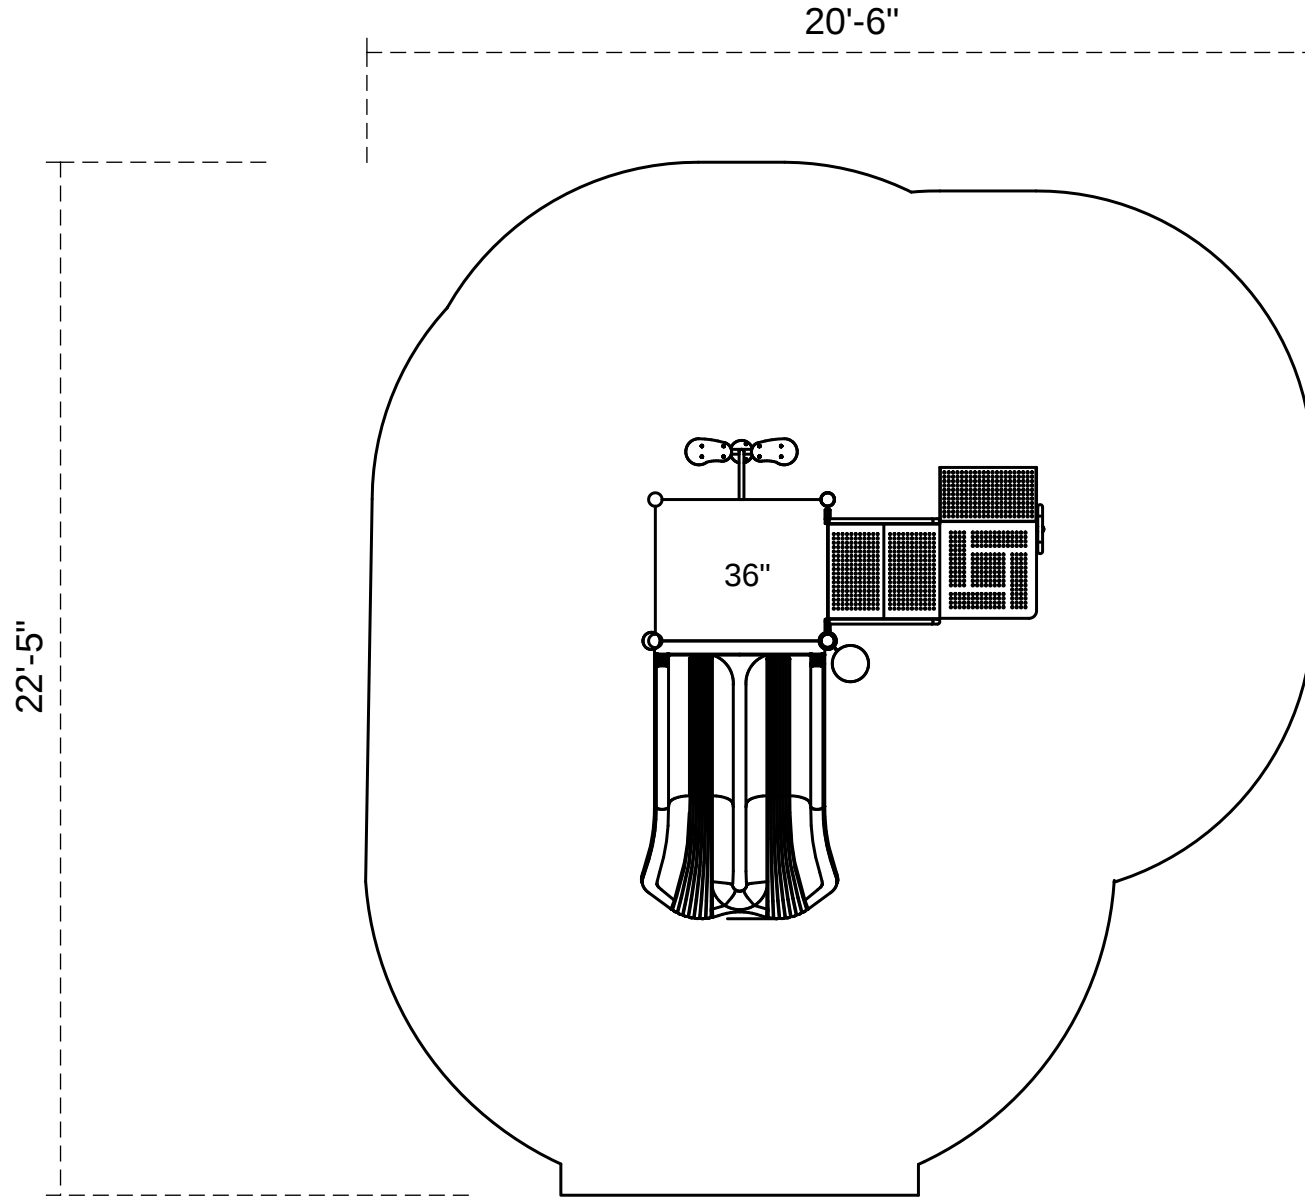

Arlington

Footprint: 8'-6" x 10'-5"
Use Zone: 20'-6" x 22'-5"

SKU: PKP103