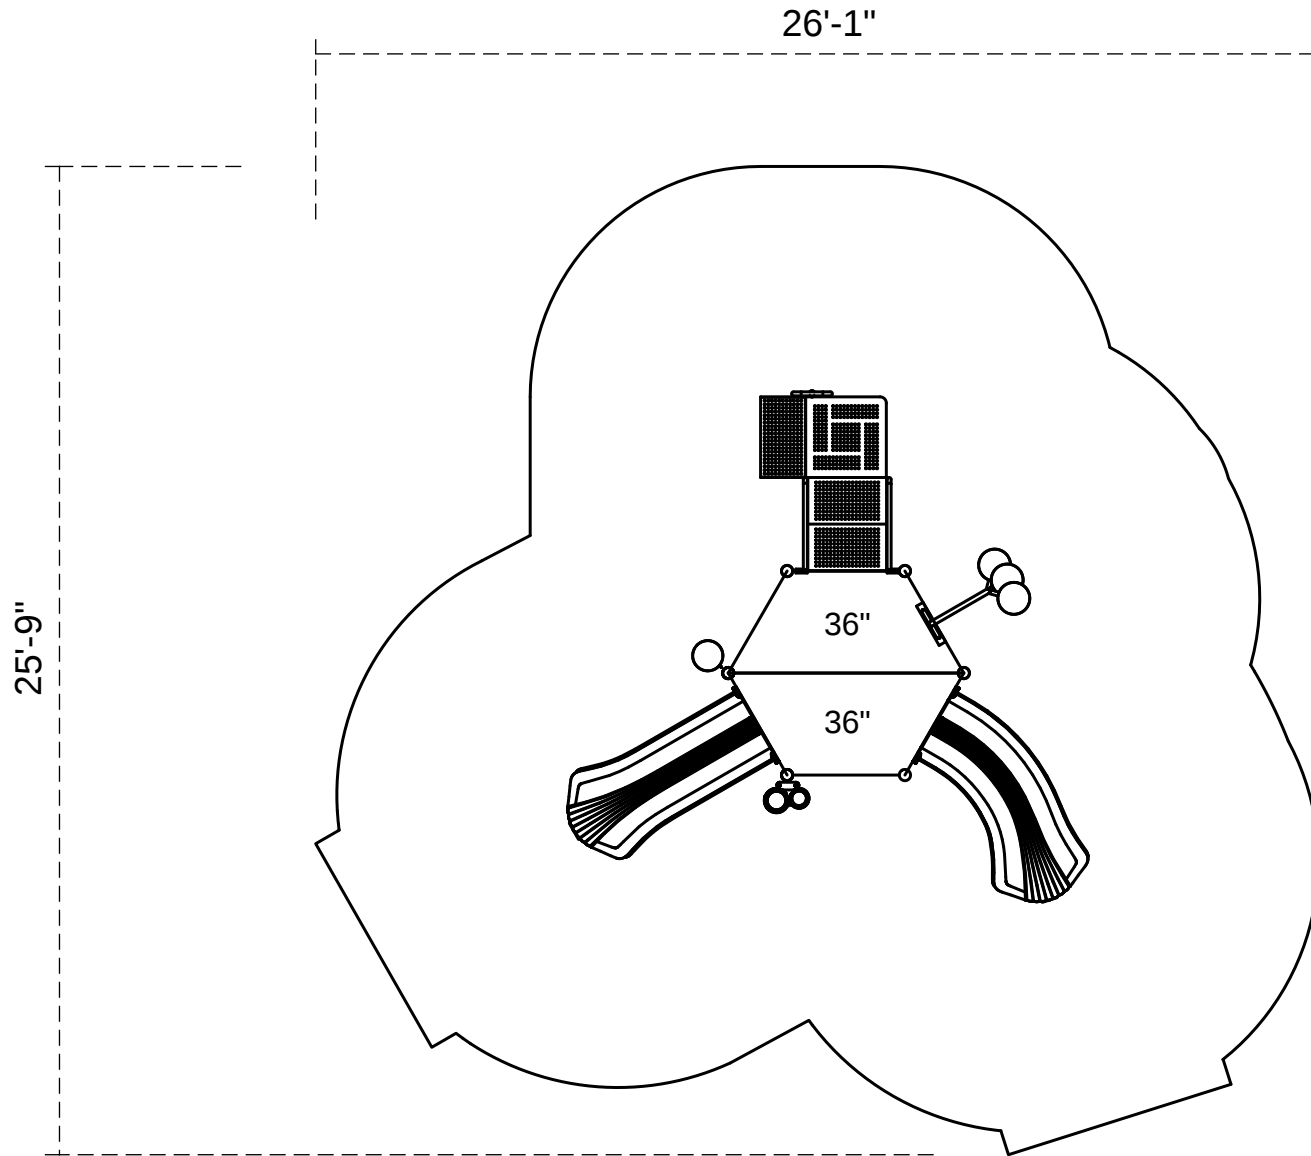

Boulder

Footprint: 13'-9" x 14'-1"
Use Zone: 25'-9" x 26'-1"

SKU: PKP104