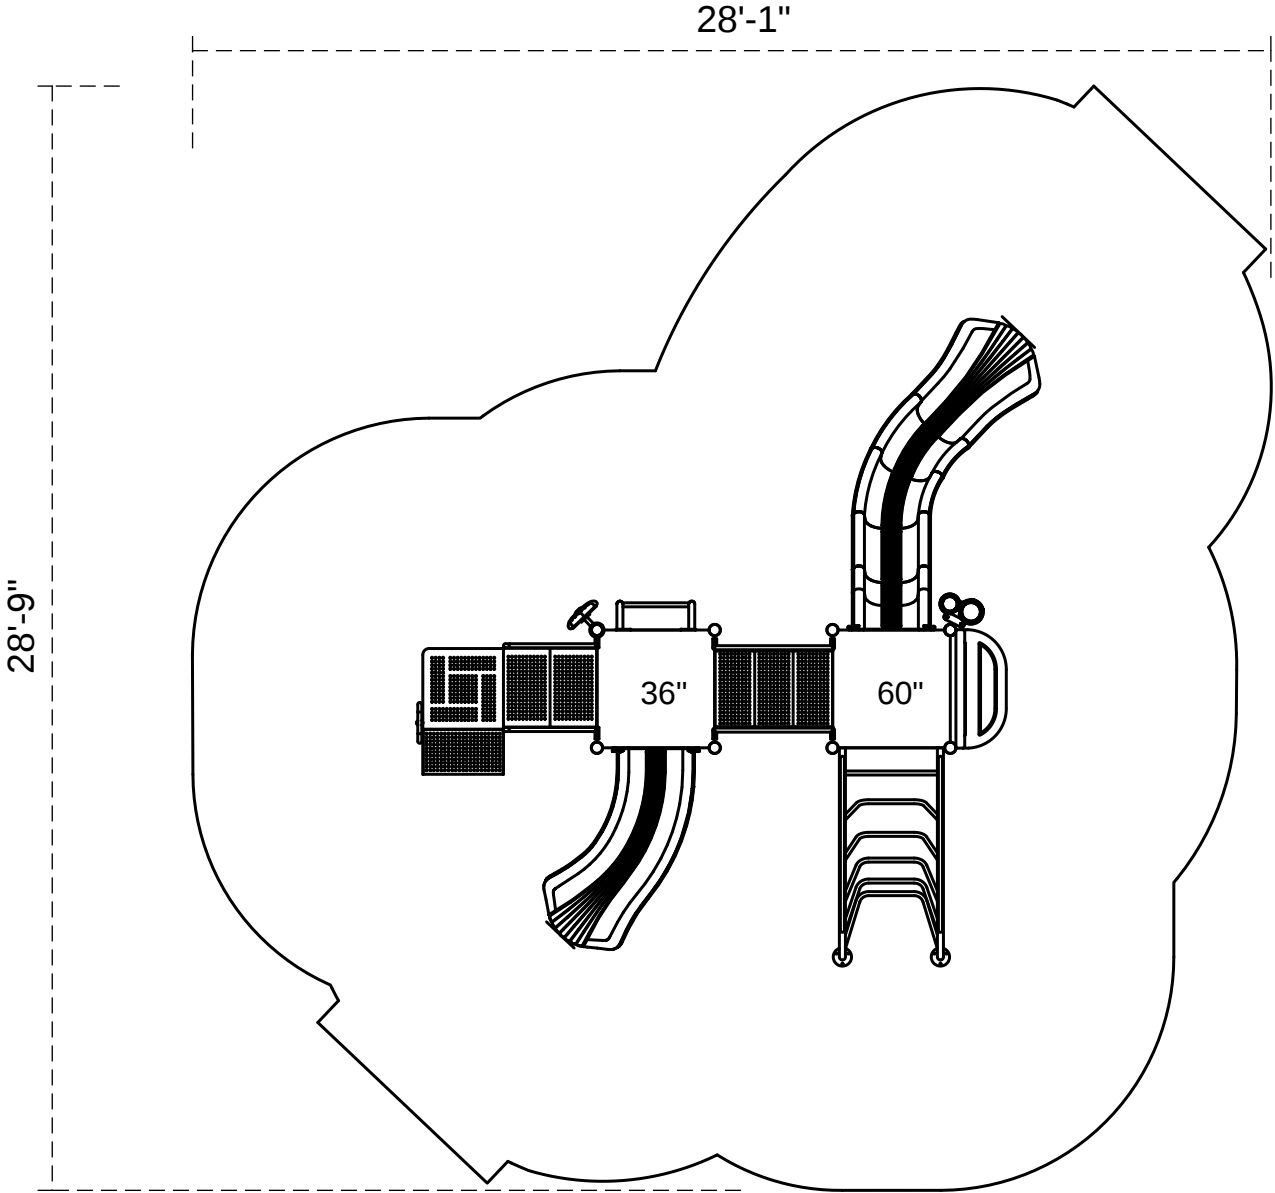

Missoula

Footprint: 16'-1" x 16'-9"
Use Zone: 28'-1" x 28'-9"

SKU: PKP108