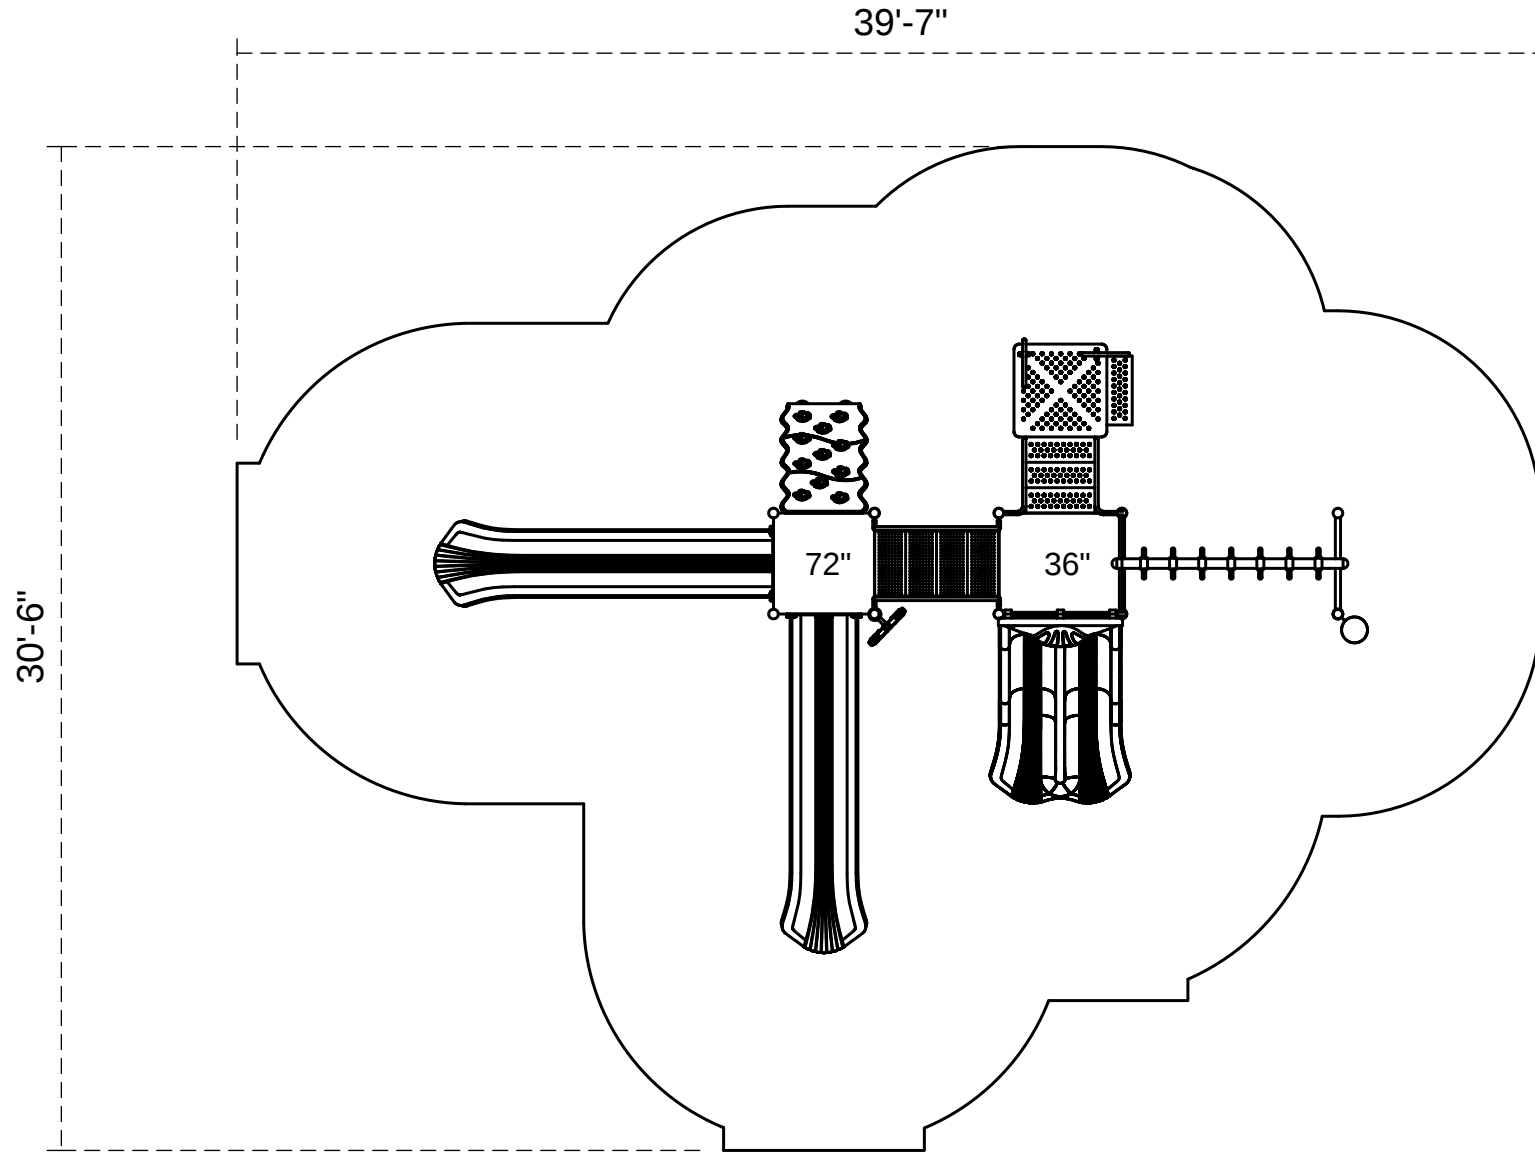

Boise

Footprint: 18'-6" x 27'-7"
Use Zone: 30'-6" x 39'-7"

SKU: PKP109