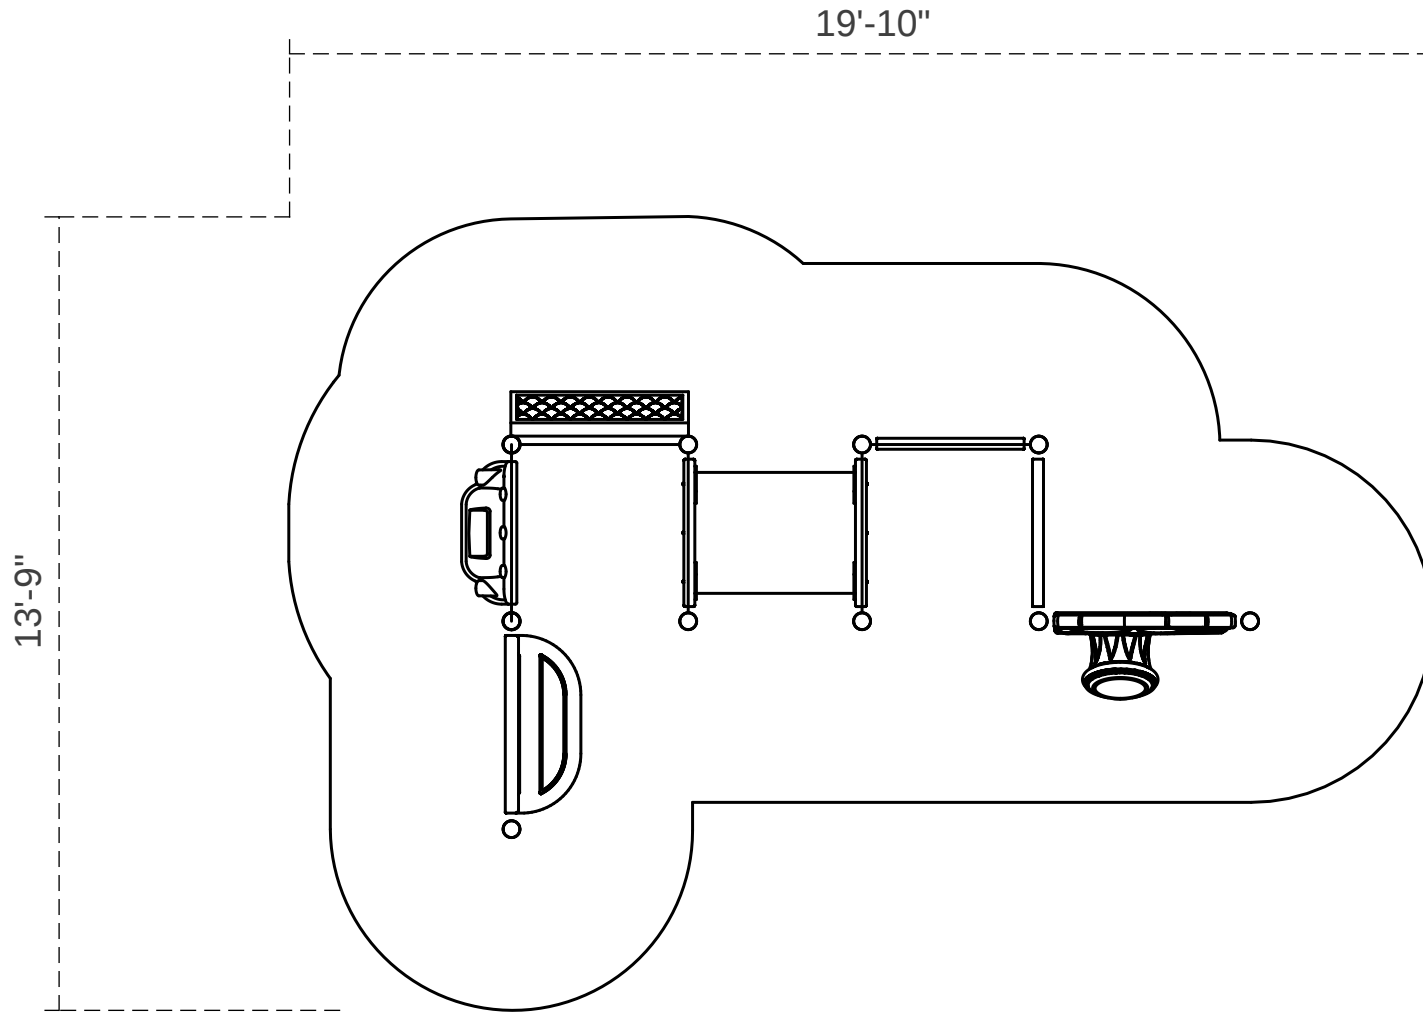

Bozeman

Footprint: 7'-9" x 13'-10"
Use Zone: 13'-9" x 19'-10"

SKU: PKP110