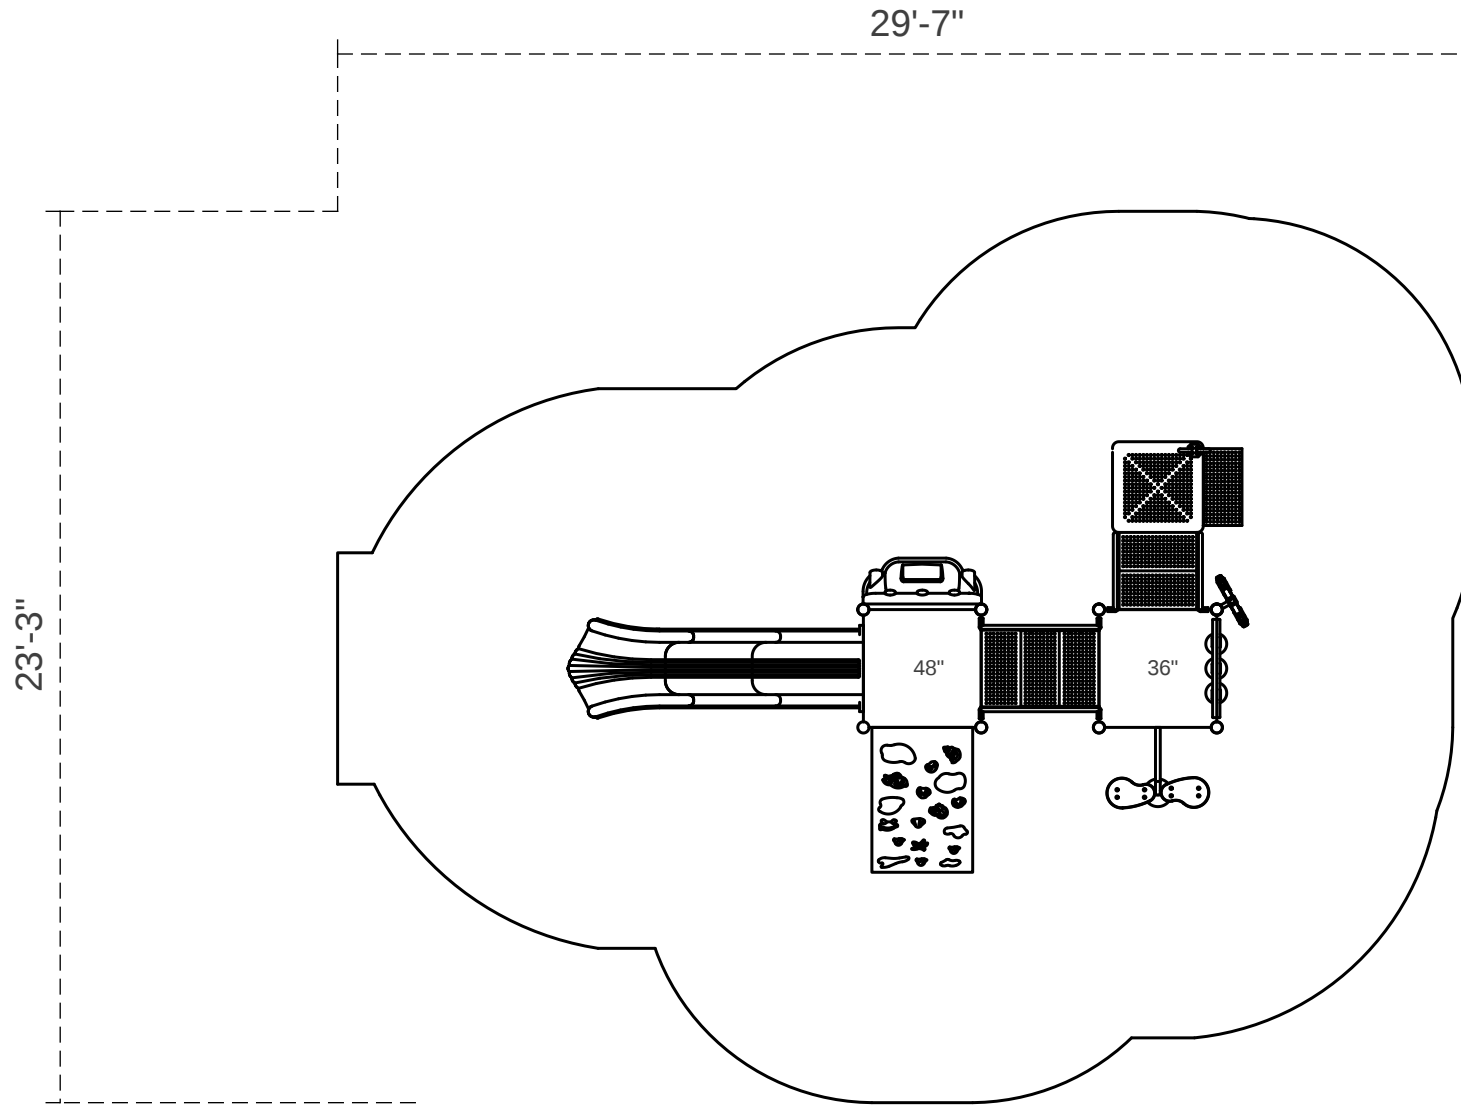

Bellevue

Footprint: 11'-3" x 17'-7"
Use Zone: 23'-3" x 29'-7"

SKU: PKP113