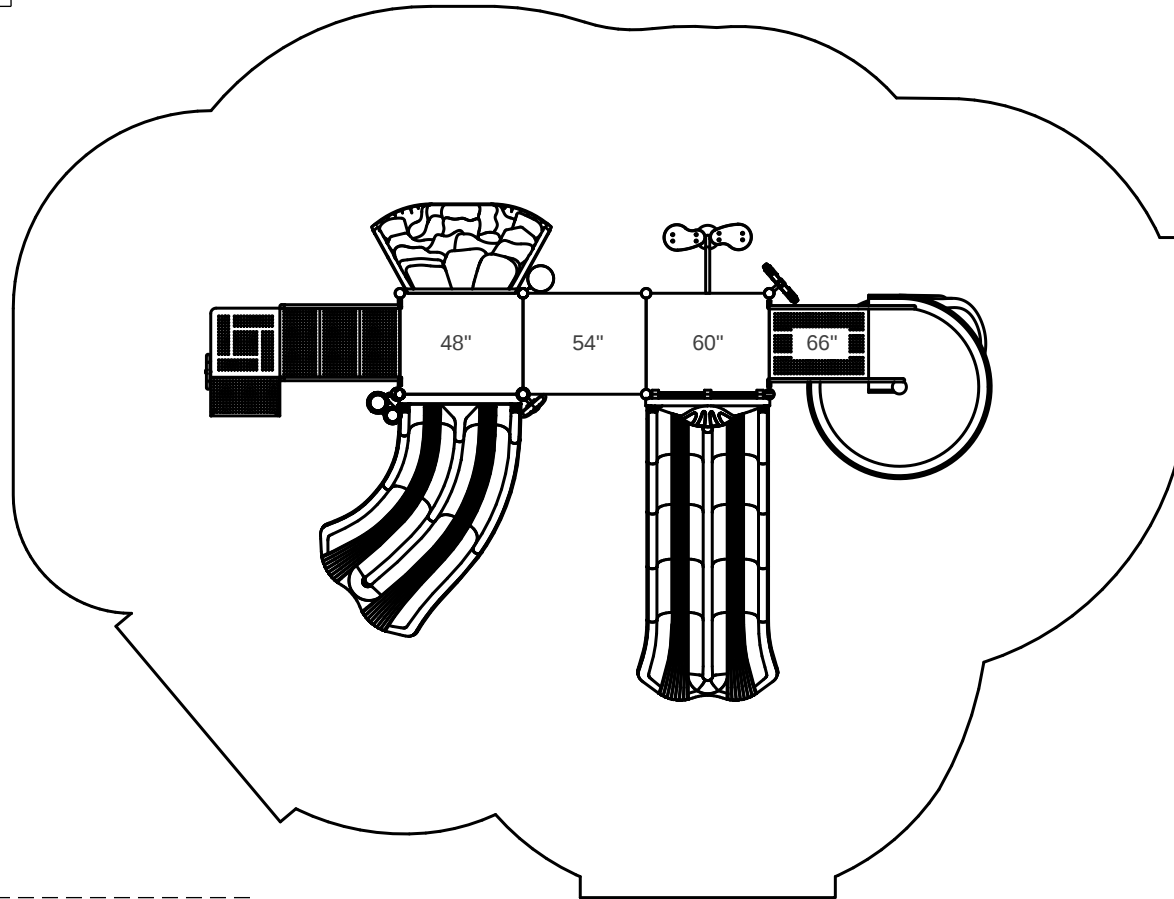

Fargo

35'-9"

27'-1"

Footprint: 15'-1" x 23'-9"
Use Zone: 27'-1" x 35'-9"

SKU: PKP120