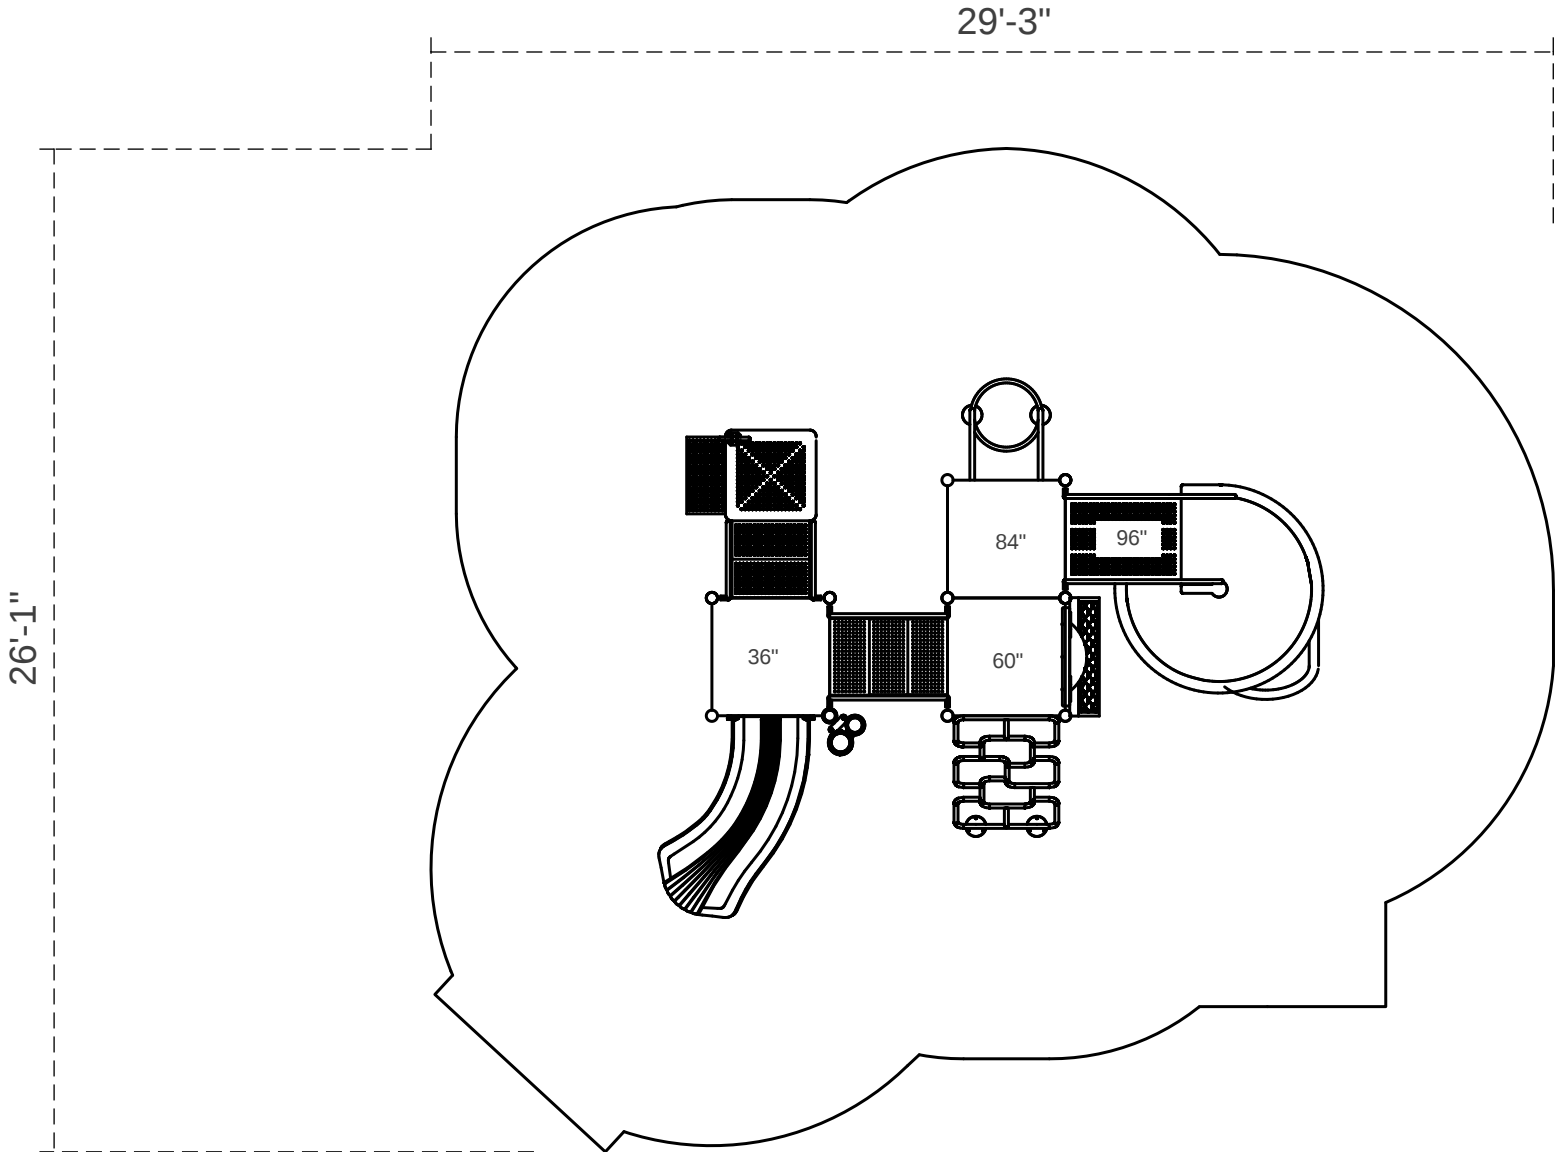

# Fort Collins

**Footprint:** 14'-1" x 17'-3"  
**Use Zone:** 26'-1" x 29'-3"

**SKU:** PKP122