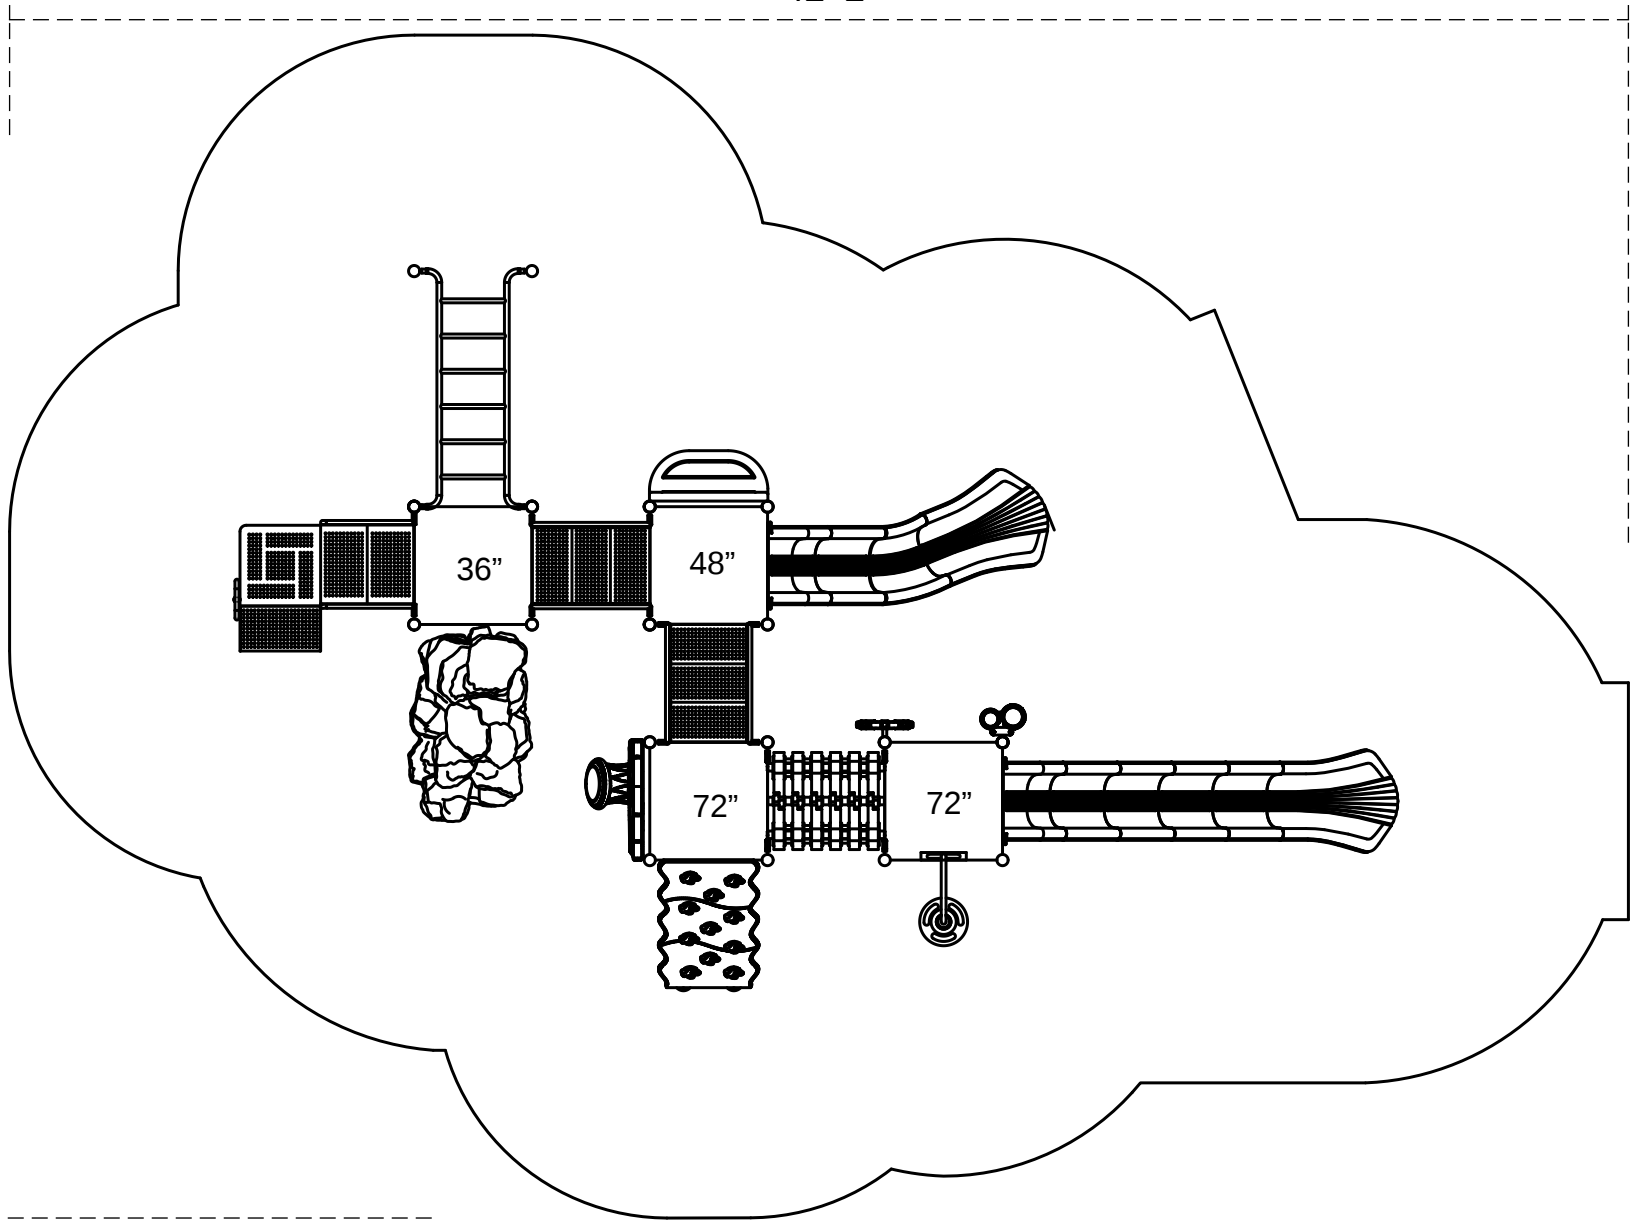

# Greenville

42'-2"

30'-10"

**Footprint:** 18'-10" x 30'-2"  
**Use Zone:** 30'-10" x 42'-2"

**SKU:** PKP130