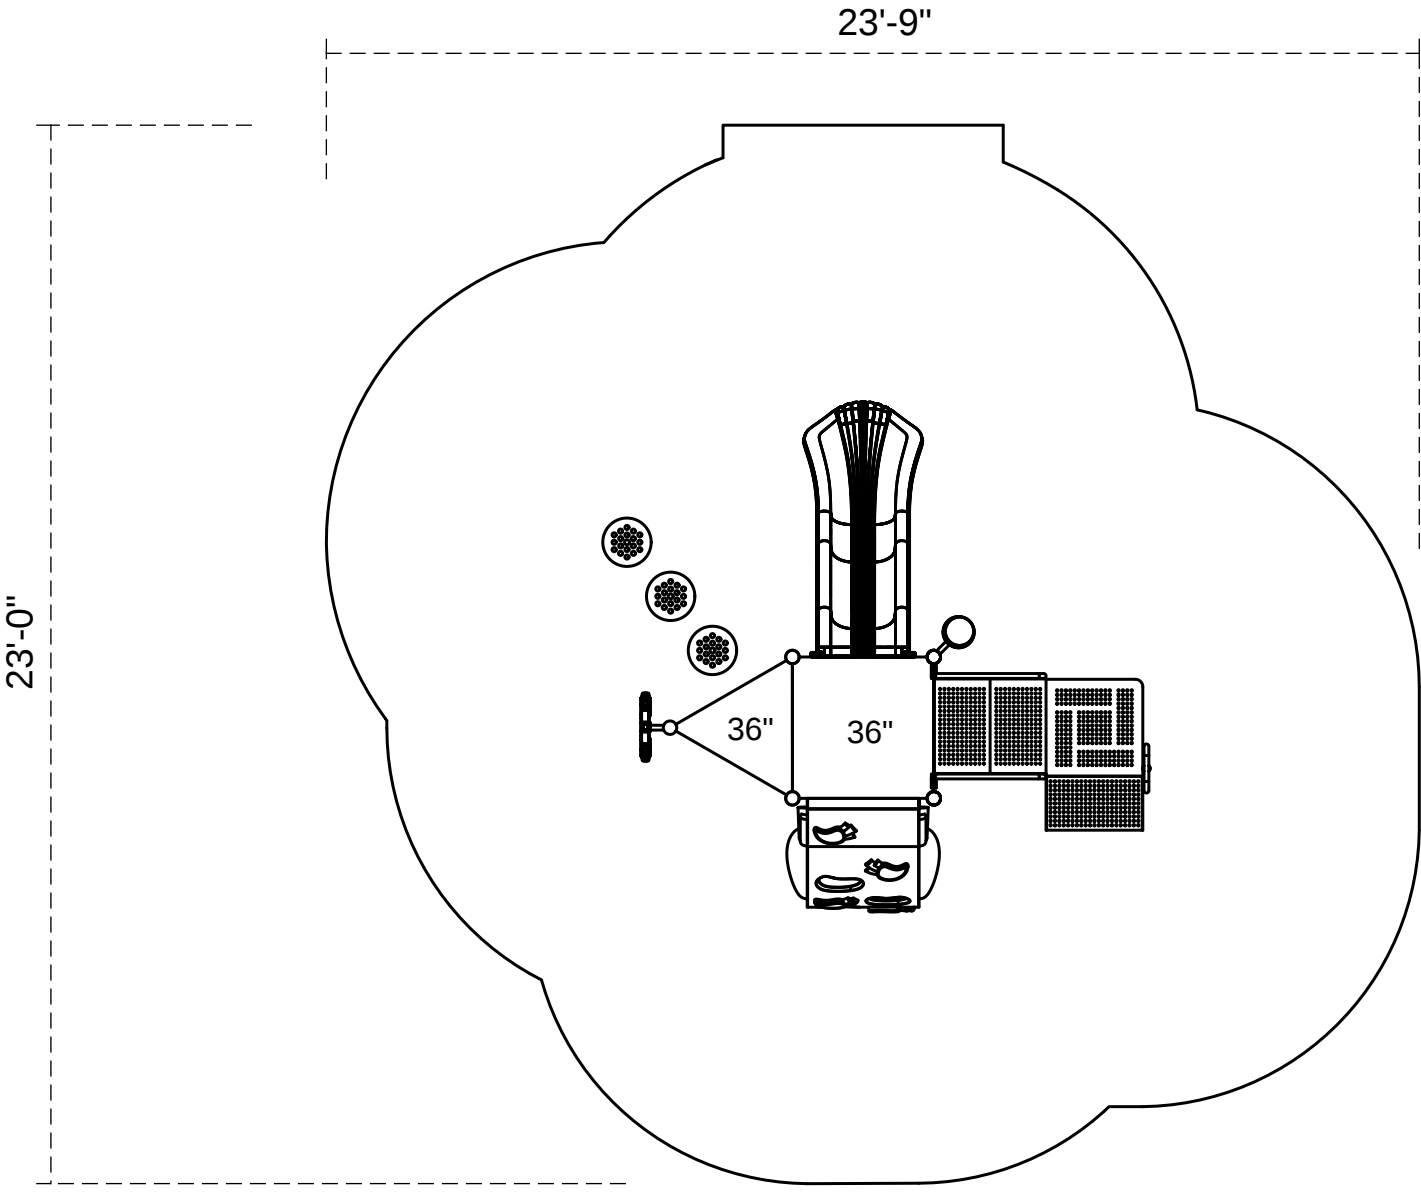

Lakewood

Footprint: 11'-0" x 11'-9"
Use Zone: 23'-0" x 23'-9"

SKU: PKP131

Created On: November 1, 2017

The information provided on this sheet is subject to change without notice.