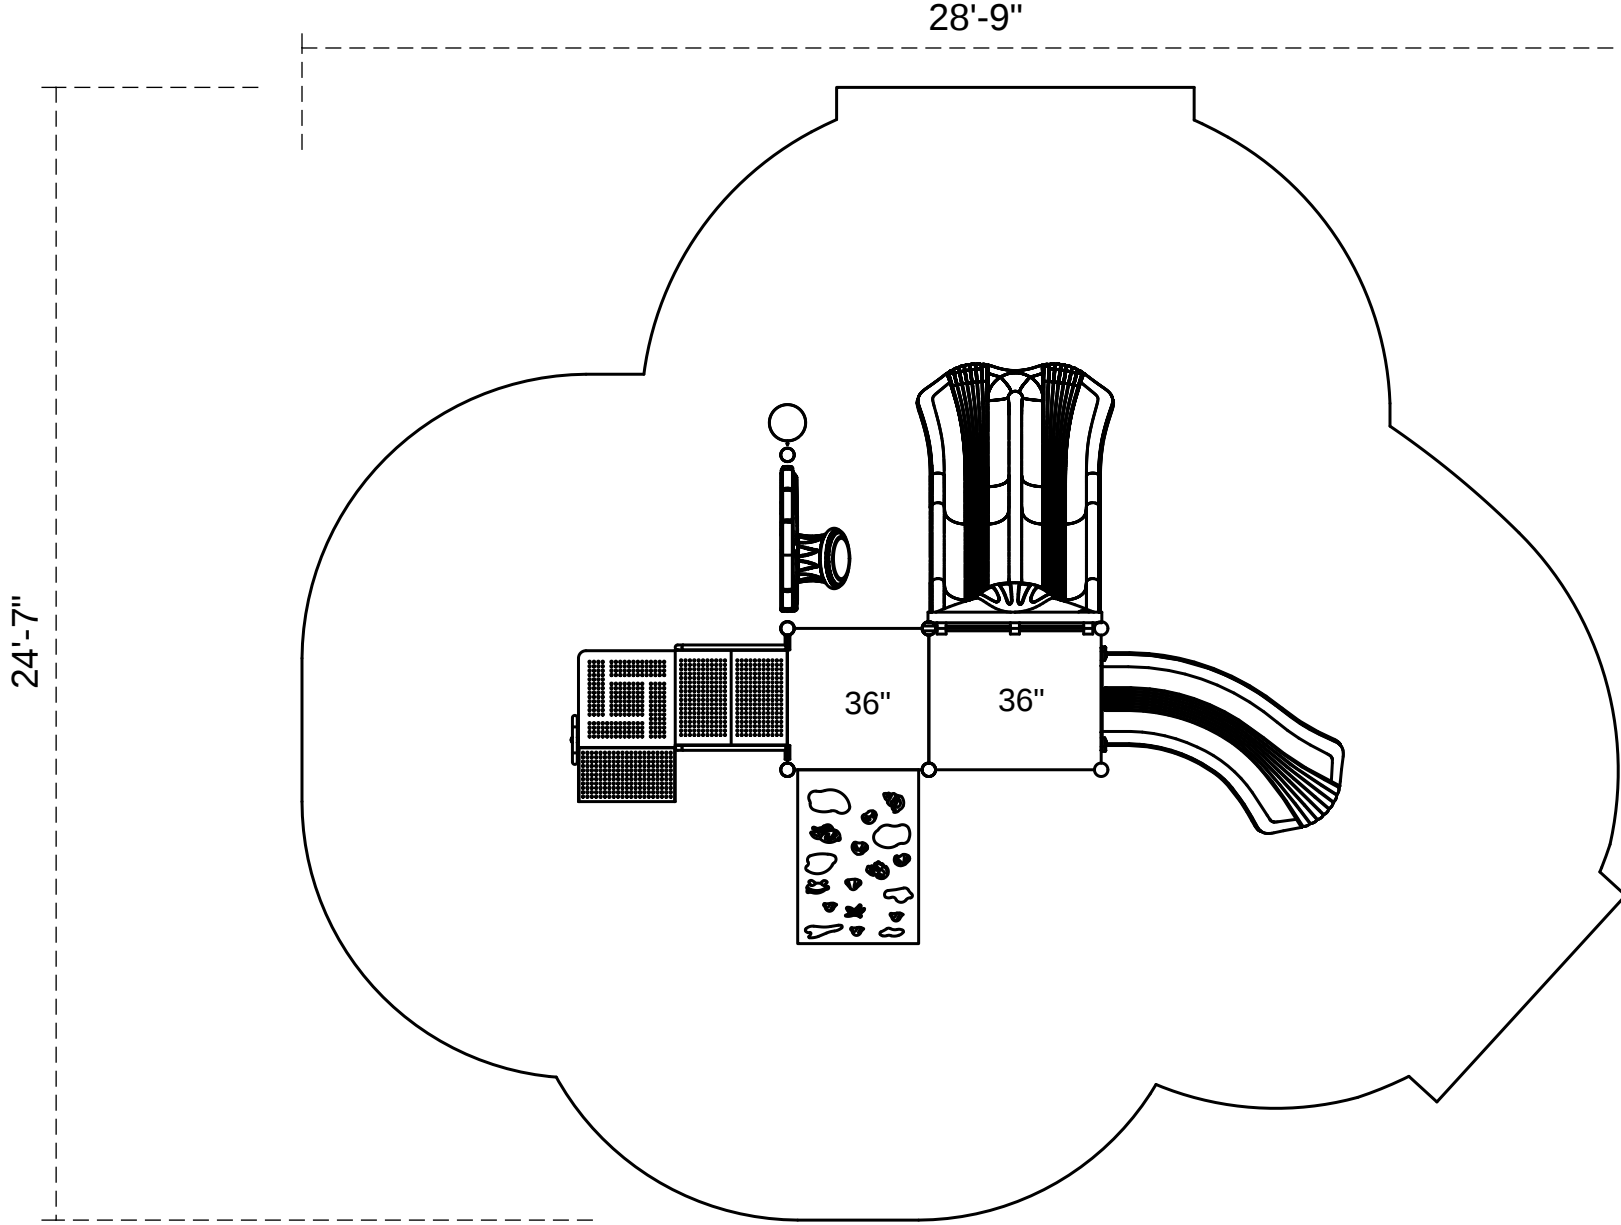

Lincoln

Footprint: 12'-7" x 16'-9"
Use Zone: 24'-7" x 28'-9"

SKU: PKP134

Created On: October 19, 2017

The information provided on this sheet is subject to change without notice.