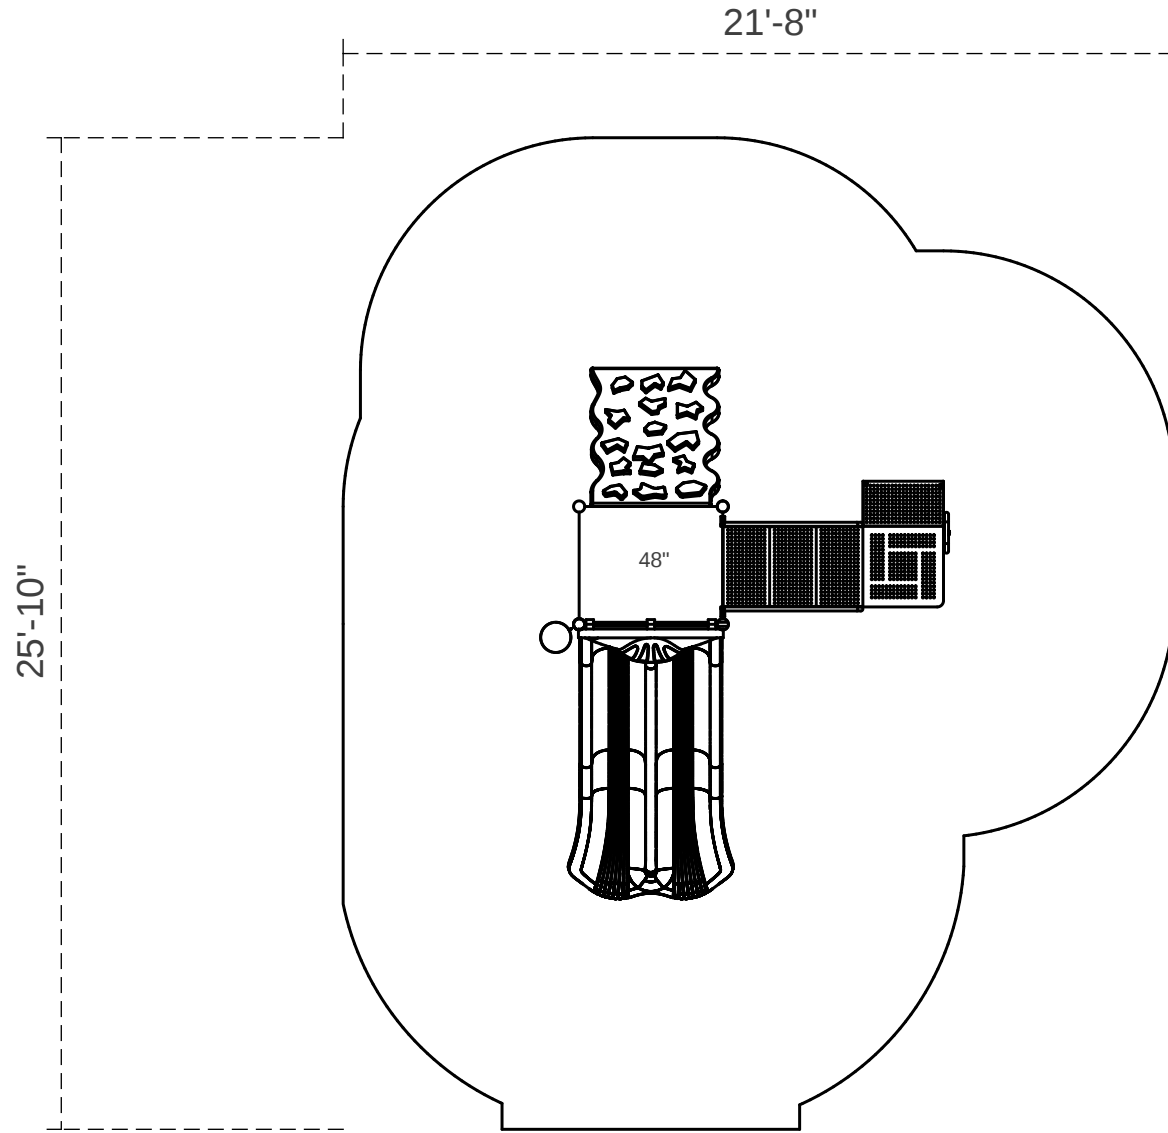

Beaverton

Footprint: 13'-10" x 9'-8"
Use Zone: 25'-10" x 21'-8"

SKU: PKP145