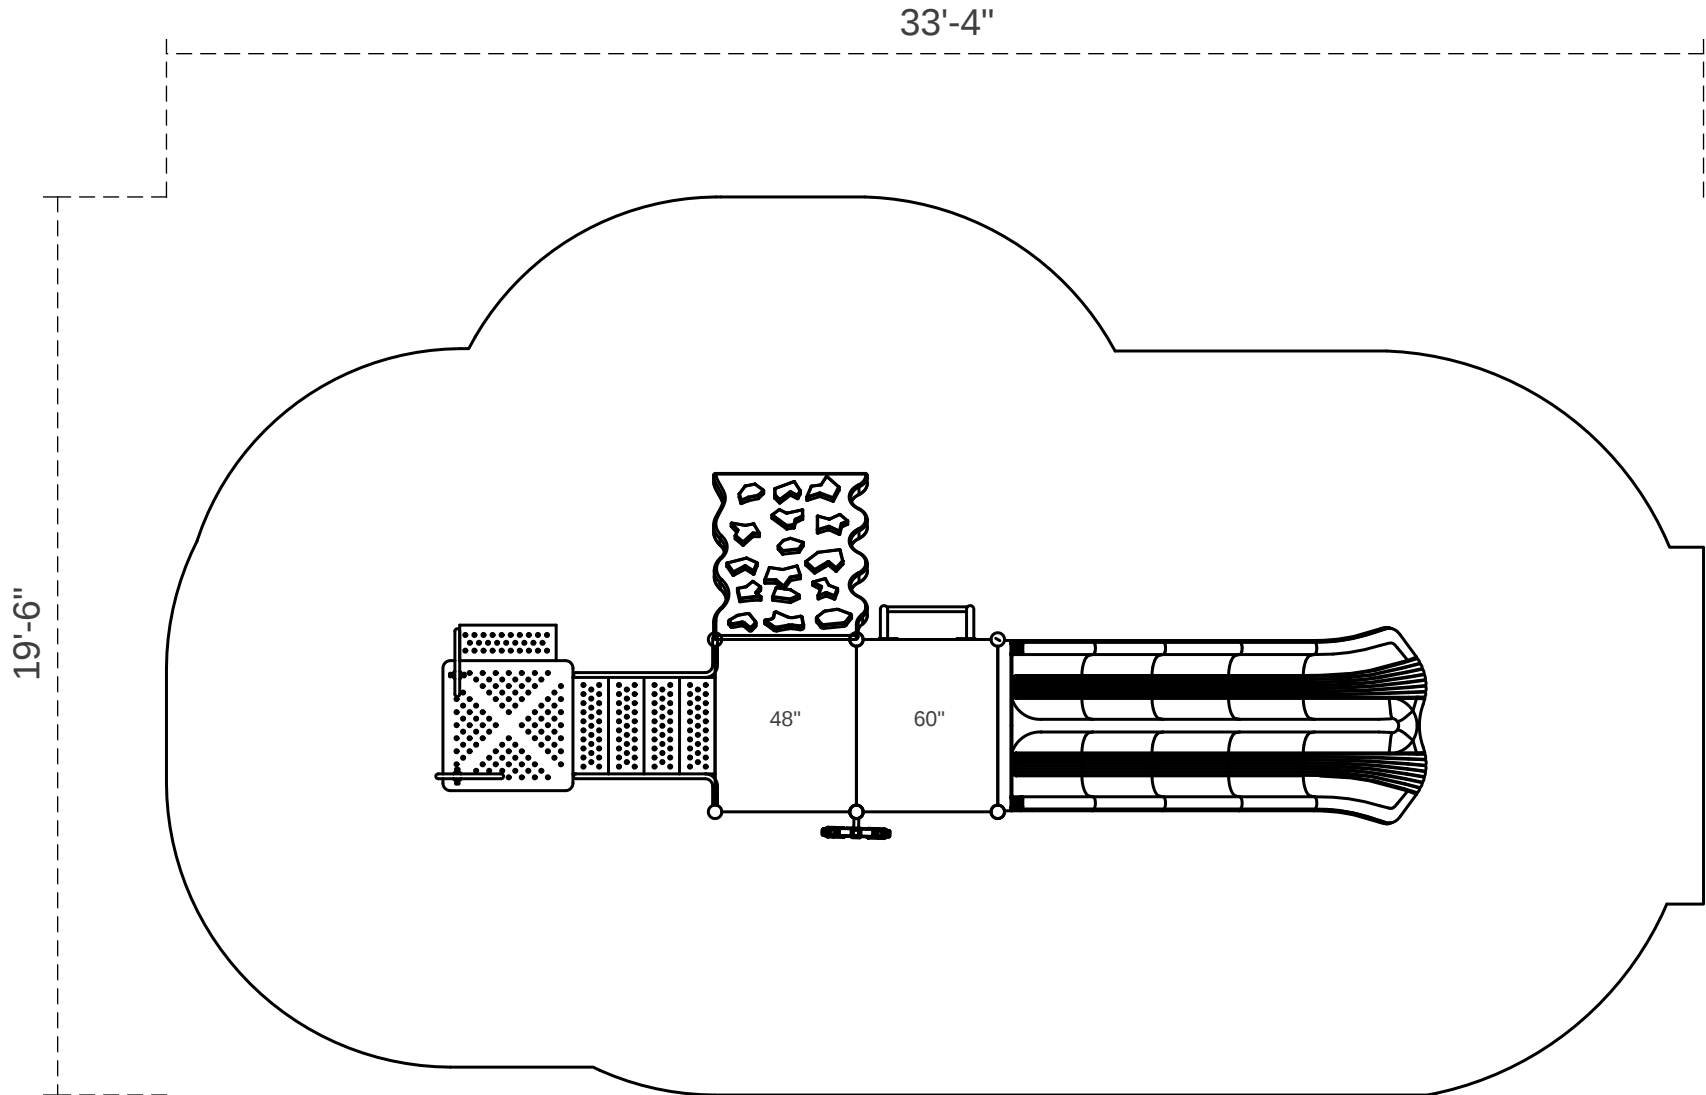

Fullerton

Footprint: 7'-6" x 21'-4"
Use Zone: 19'-6" x 33'-4"

SKU: PKP146