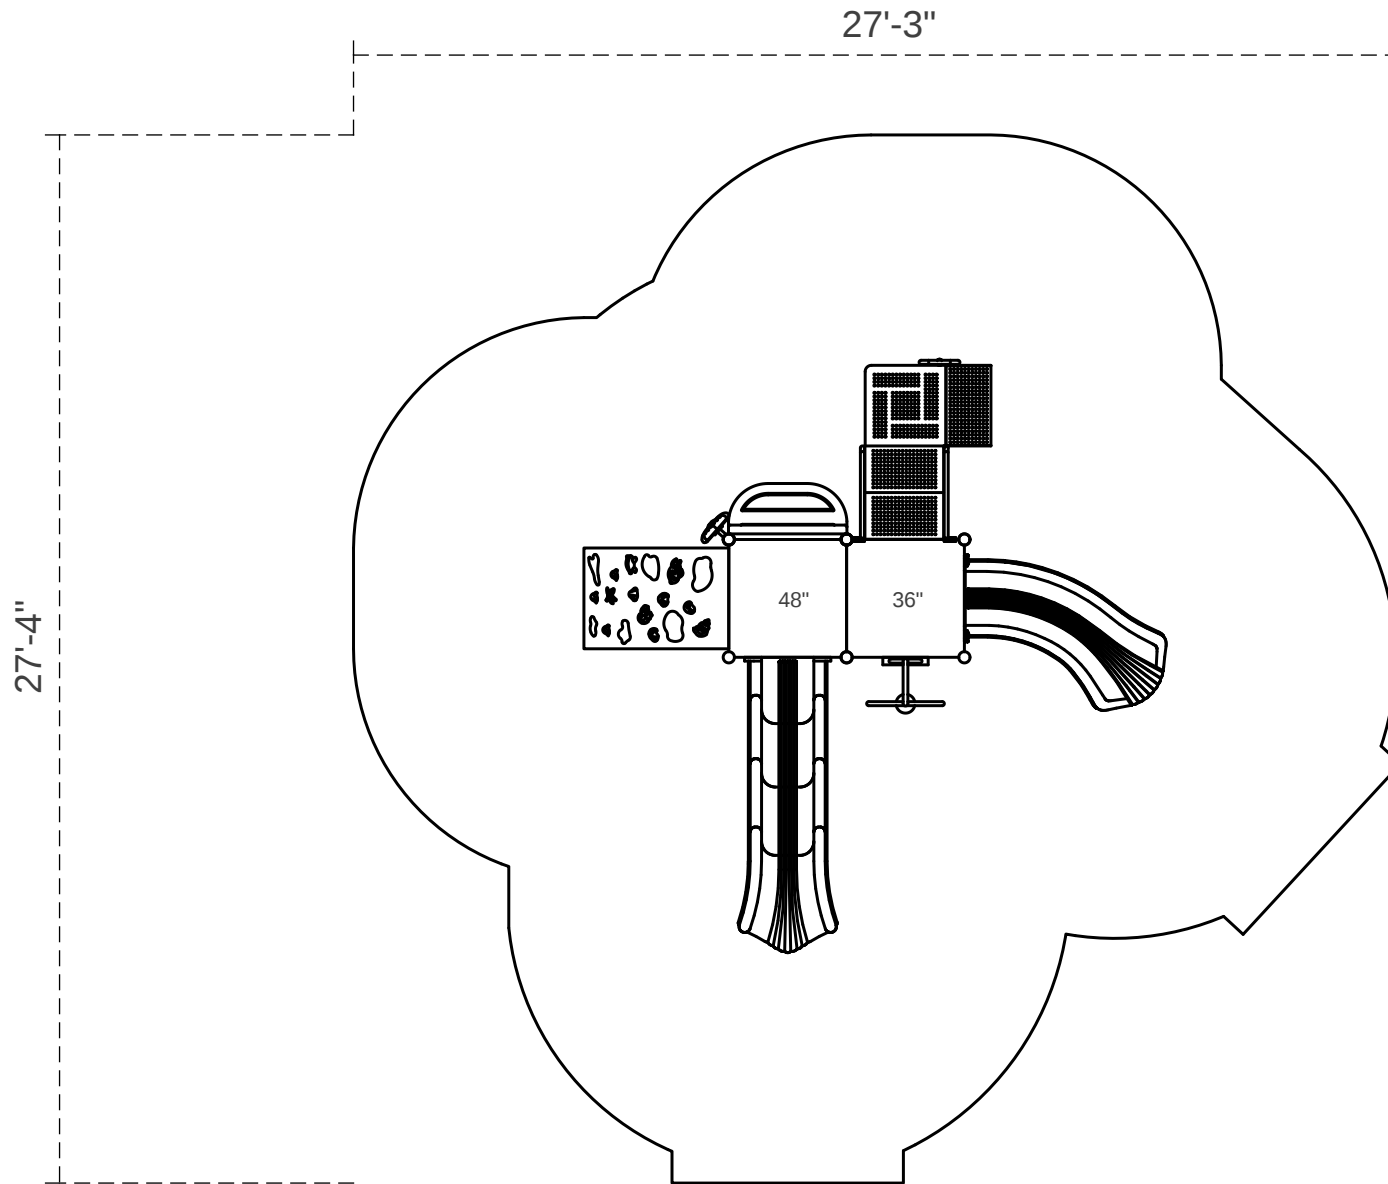

Reno

Footprint: 15'-4" x 15'-3"
Use Zone: 27'-4" x 27'-3"

SKU: PKP151