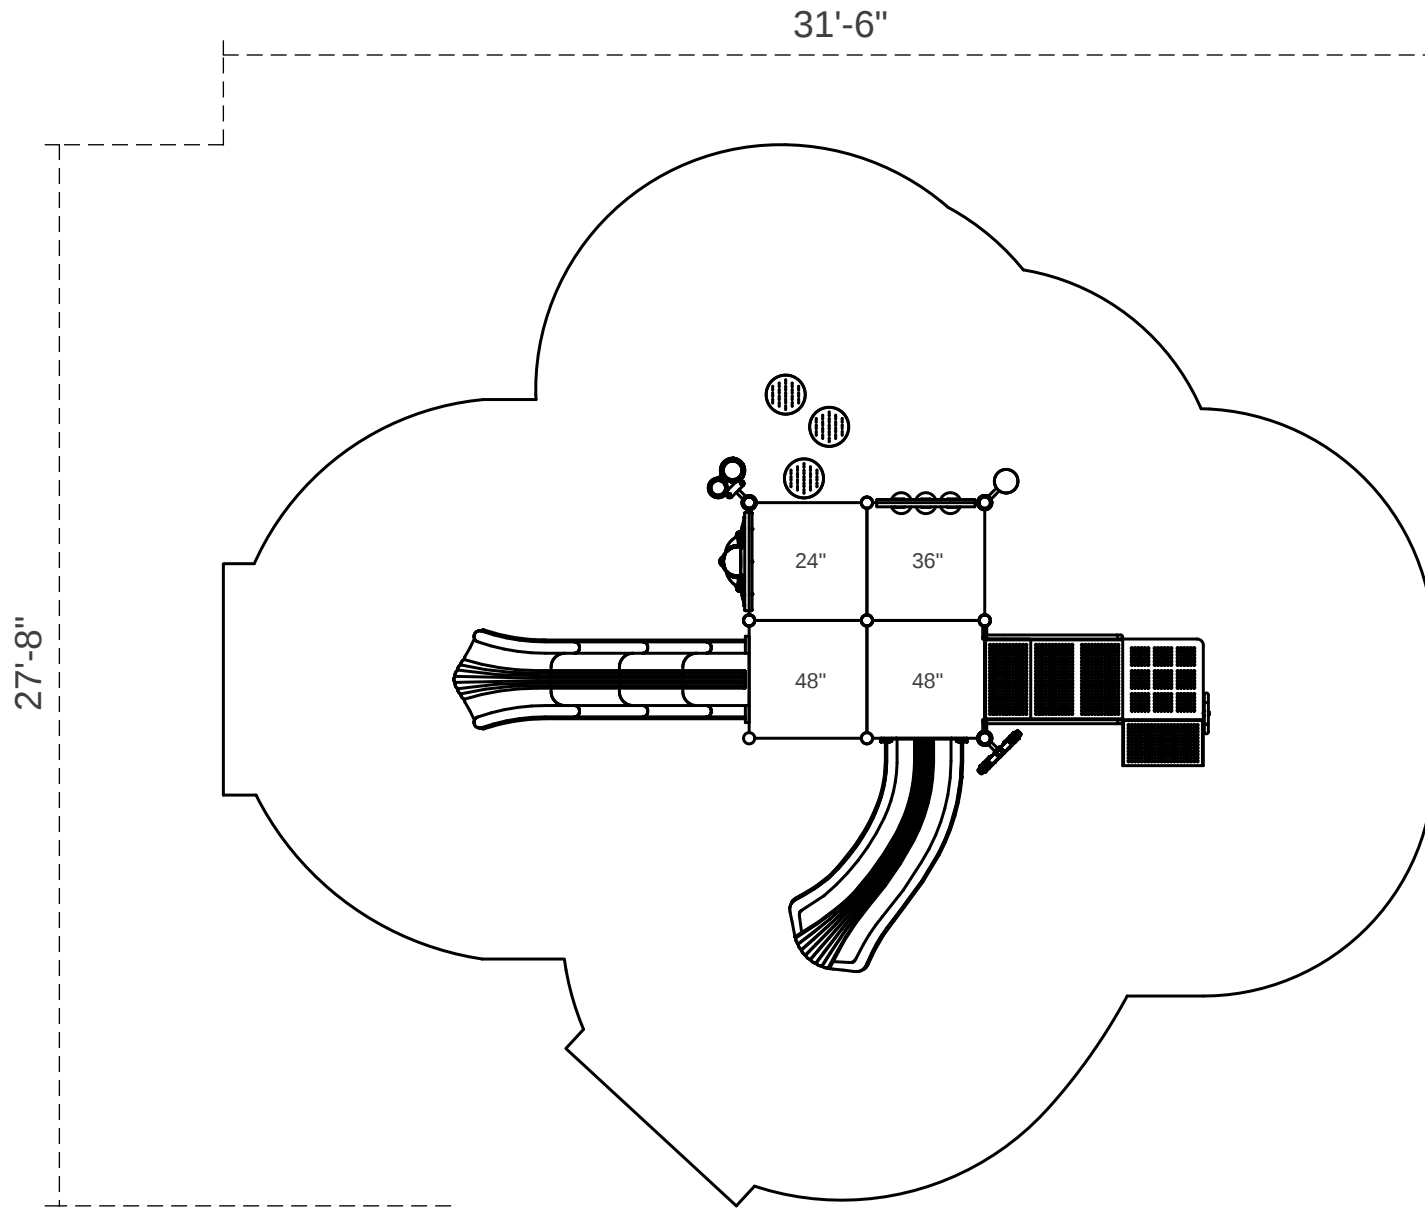

Santa Cruz

Footprint: 15'-8" x 19'-6"
Use Zone: 27'-8" x 31'-6"

SKU: PKP153