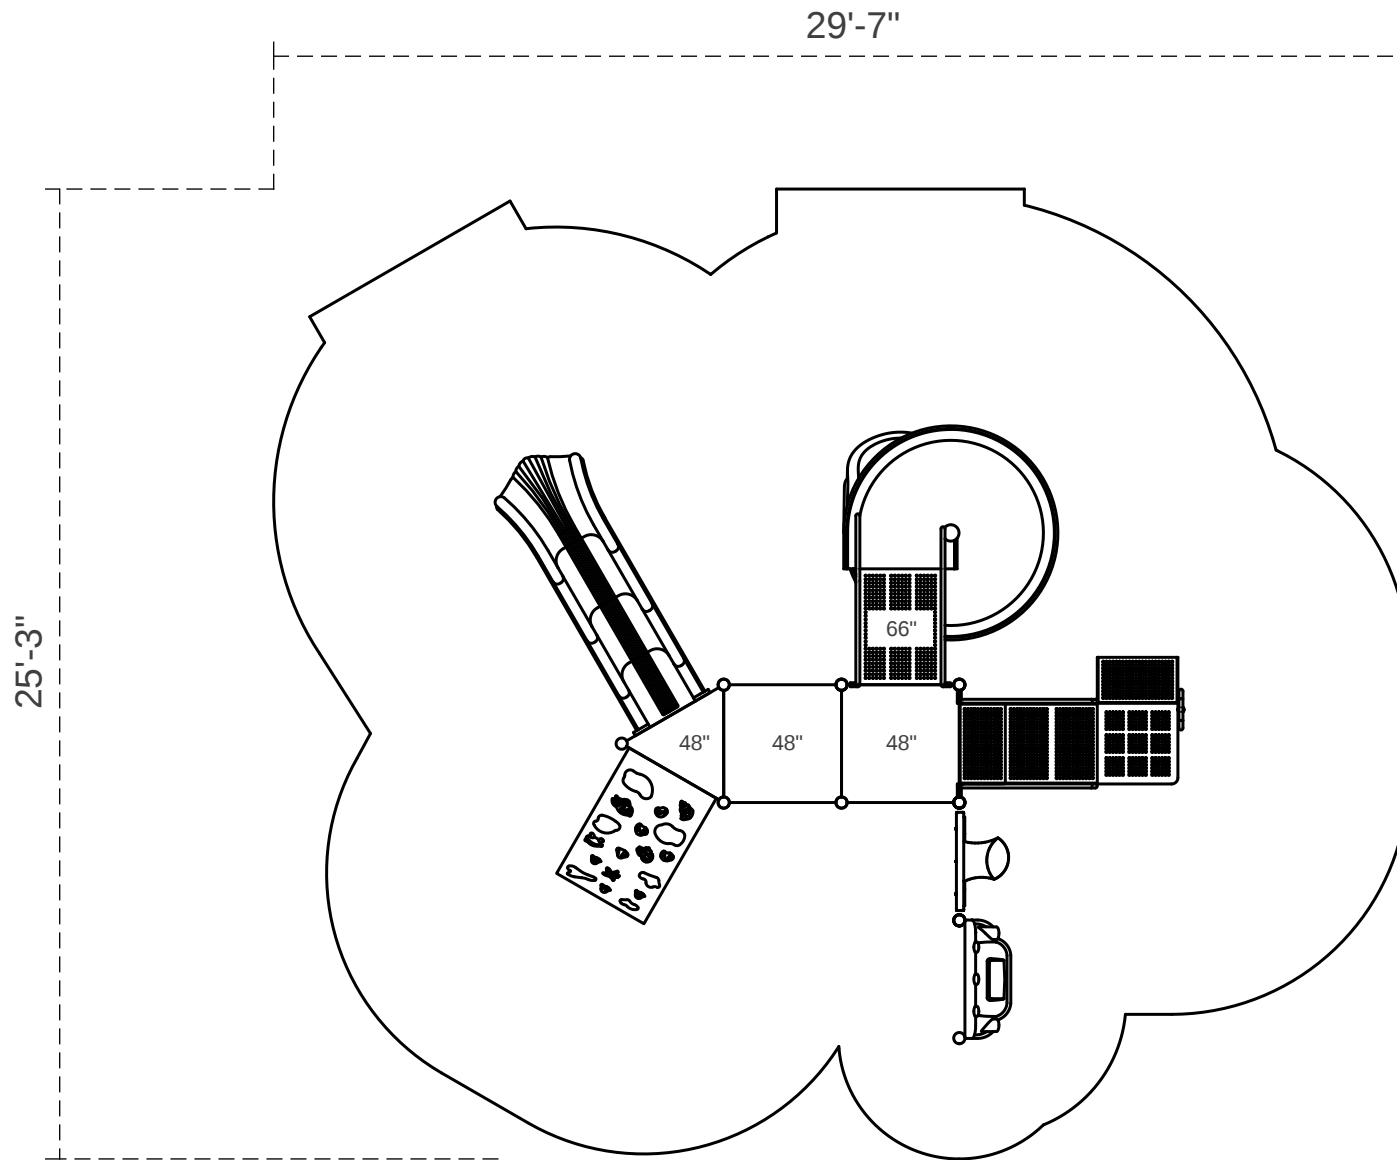

Monterey

Footprint: 16'-3" x 17'-7"
Use Zone: 25'-3" x 29'-7"

SKU: PKP158