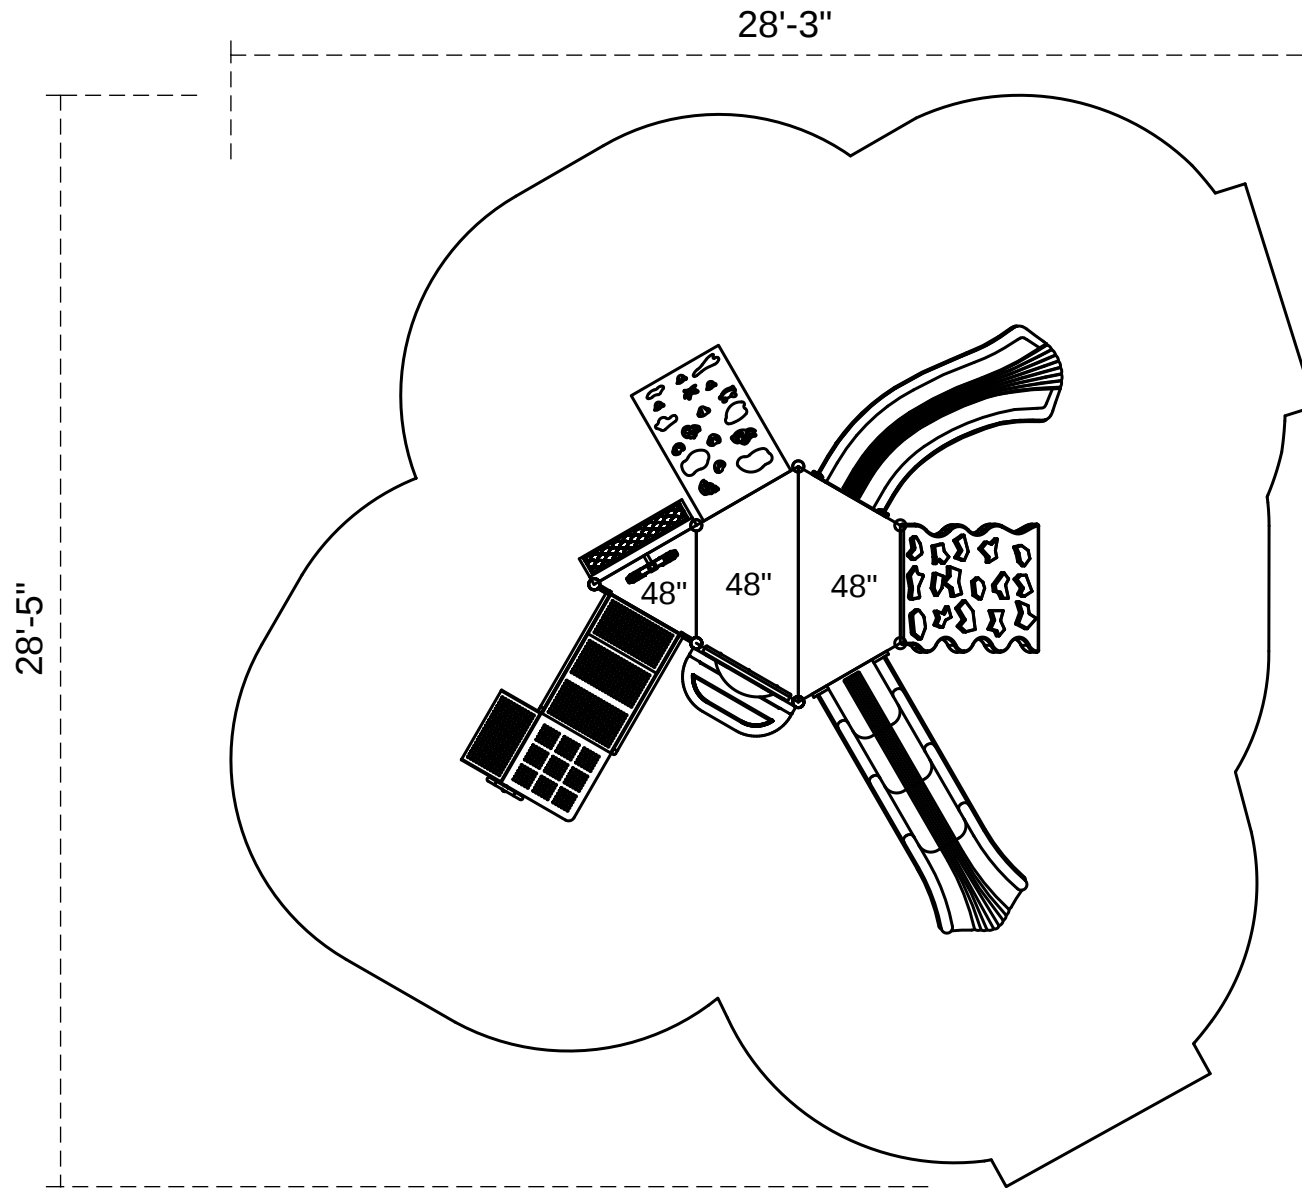

Costa Mesa

Footprint: 16'-3" x 16'-5"
Use Zone: 28'-3" x 28'-5"

SKU: PKP165