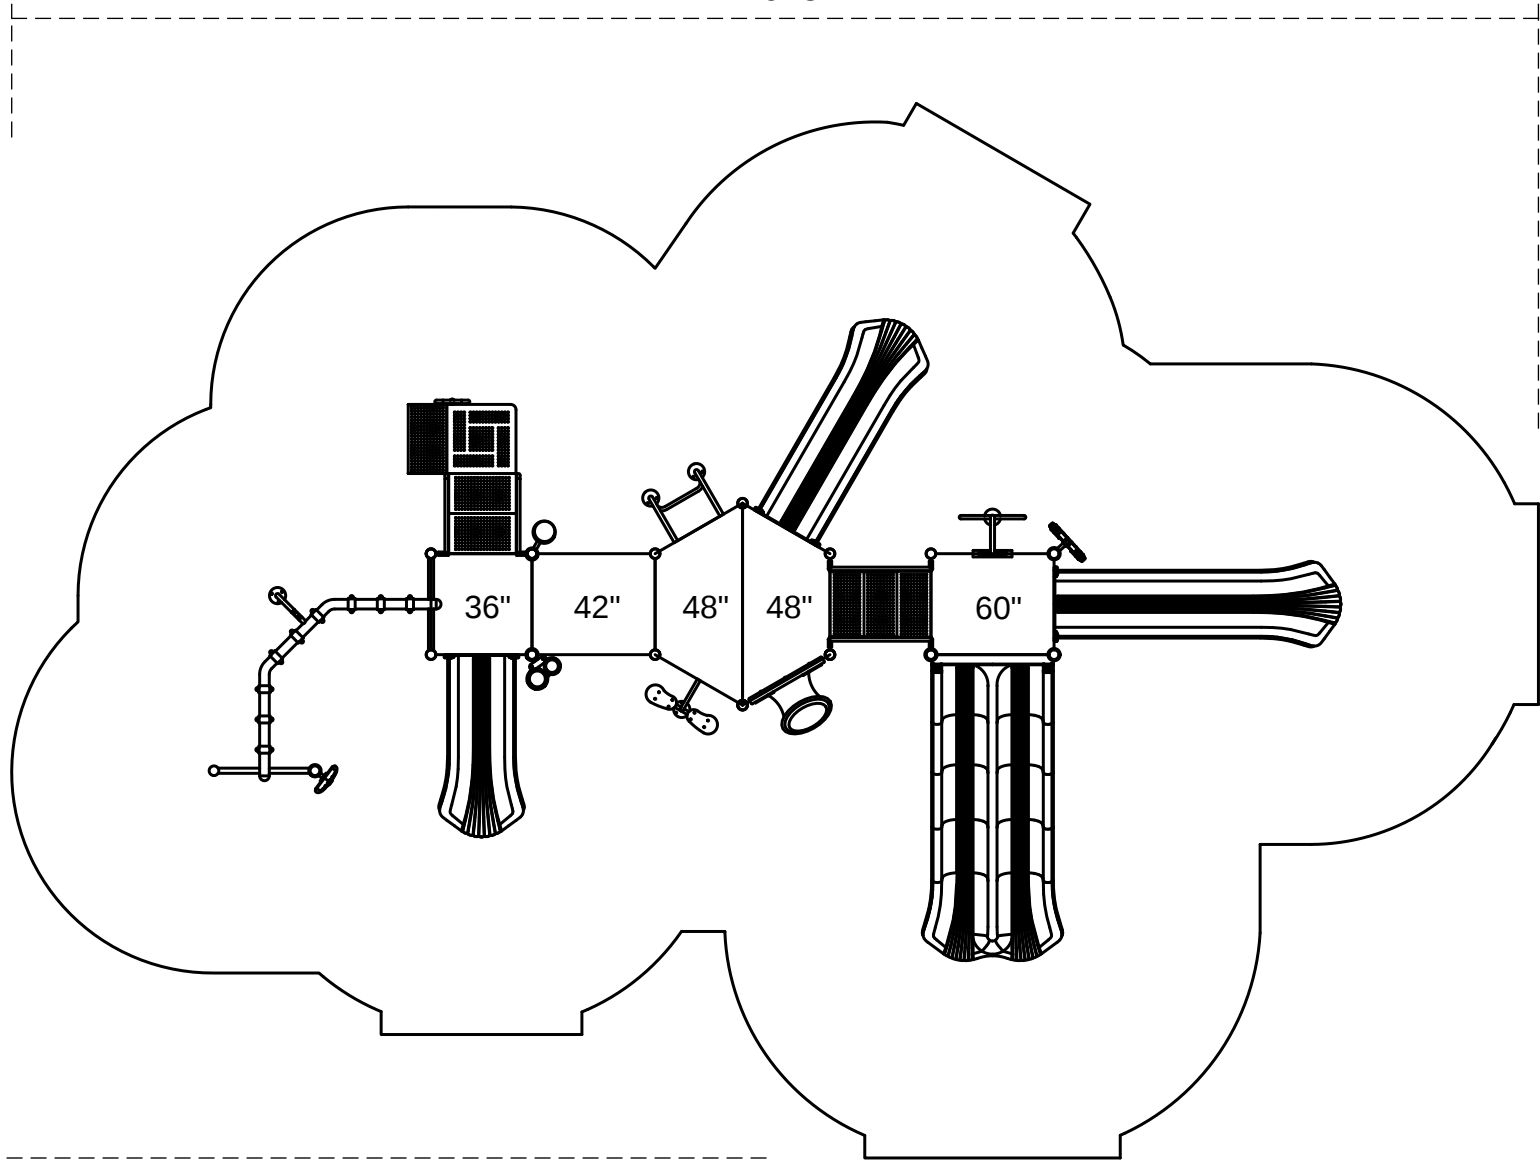

Corvallis

46'-5"

32'-0"

Footprint: 20'-0" x 34'-5"
Use Zone: 32'-0" x 46'-5"

SKU: PKP166