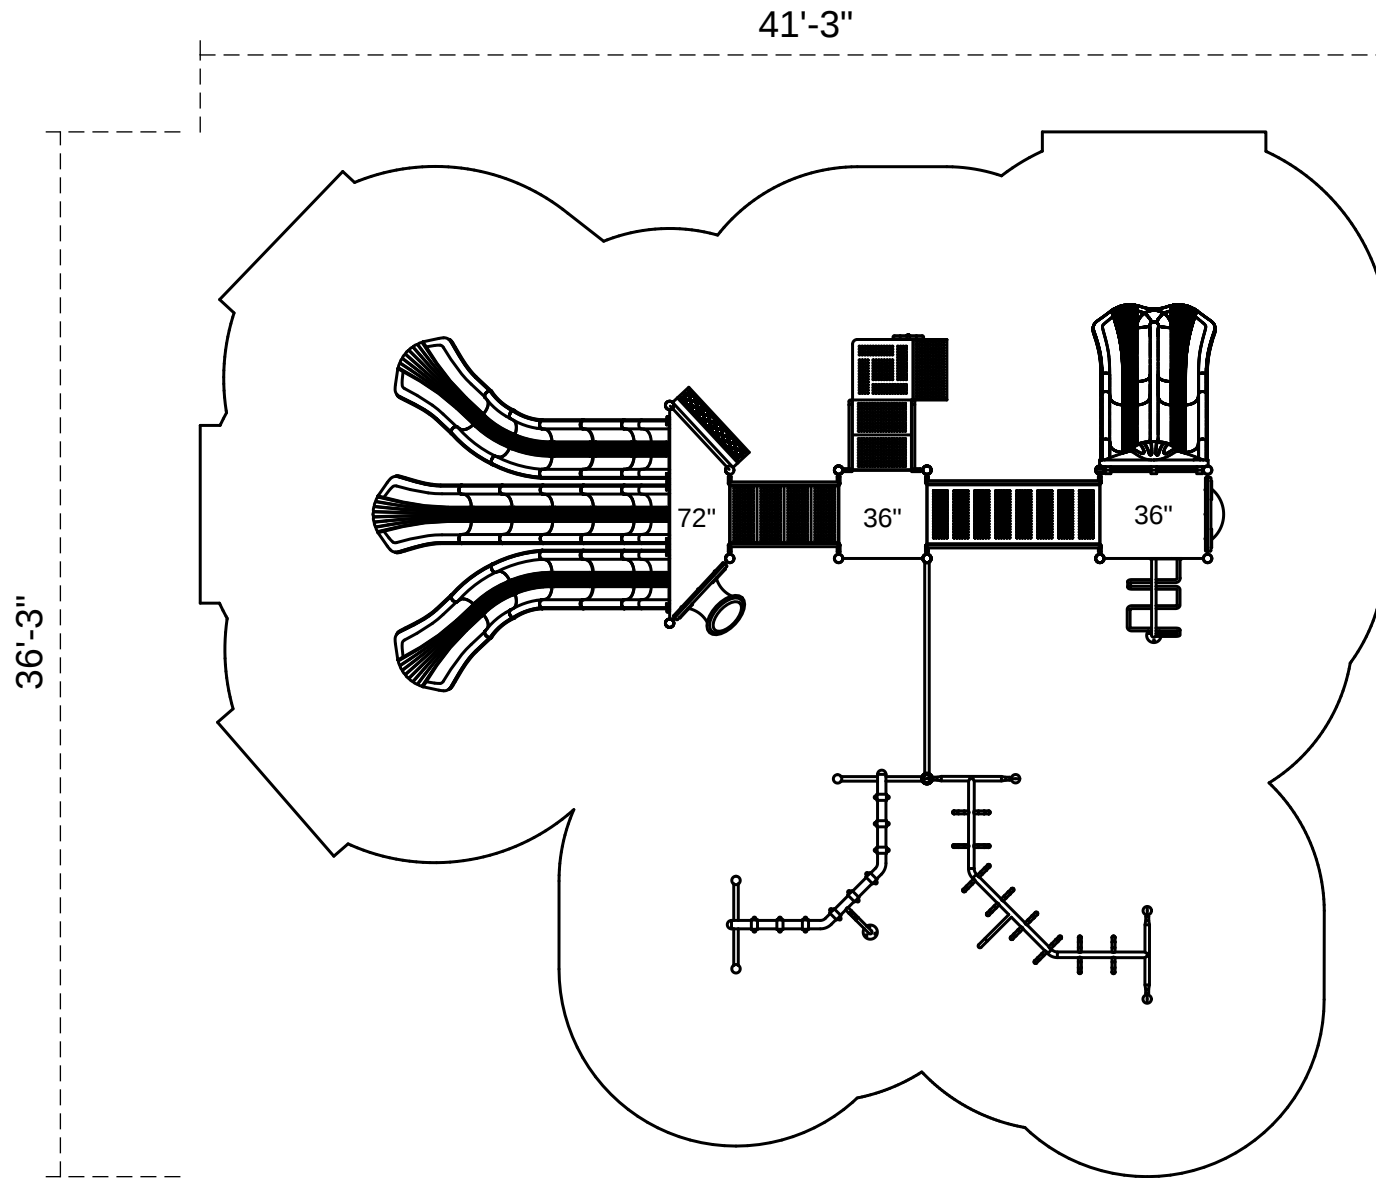

Manhattan

Footprint: 24'-3" x 29'-3"
Use Zone: 36'-3" x 41'-3"

SKU: PKP167