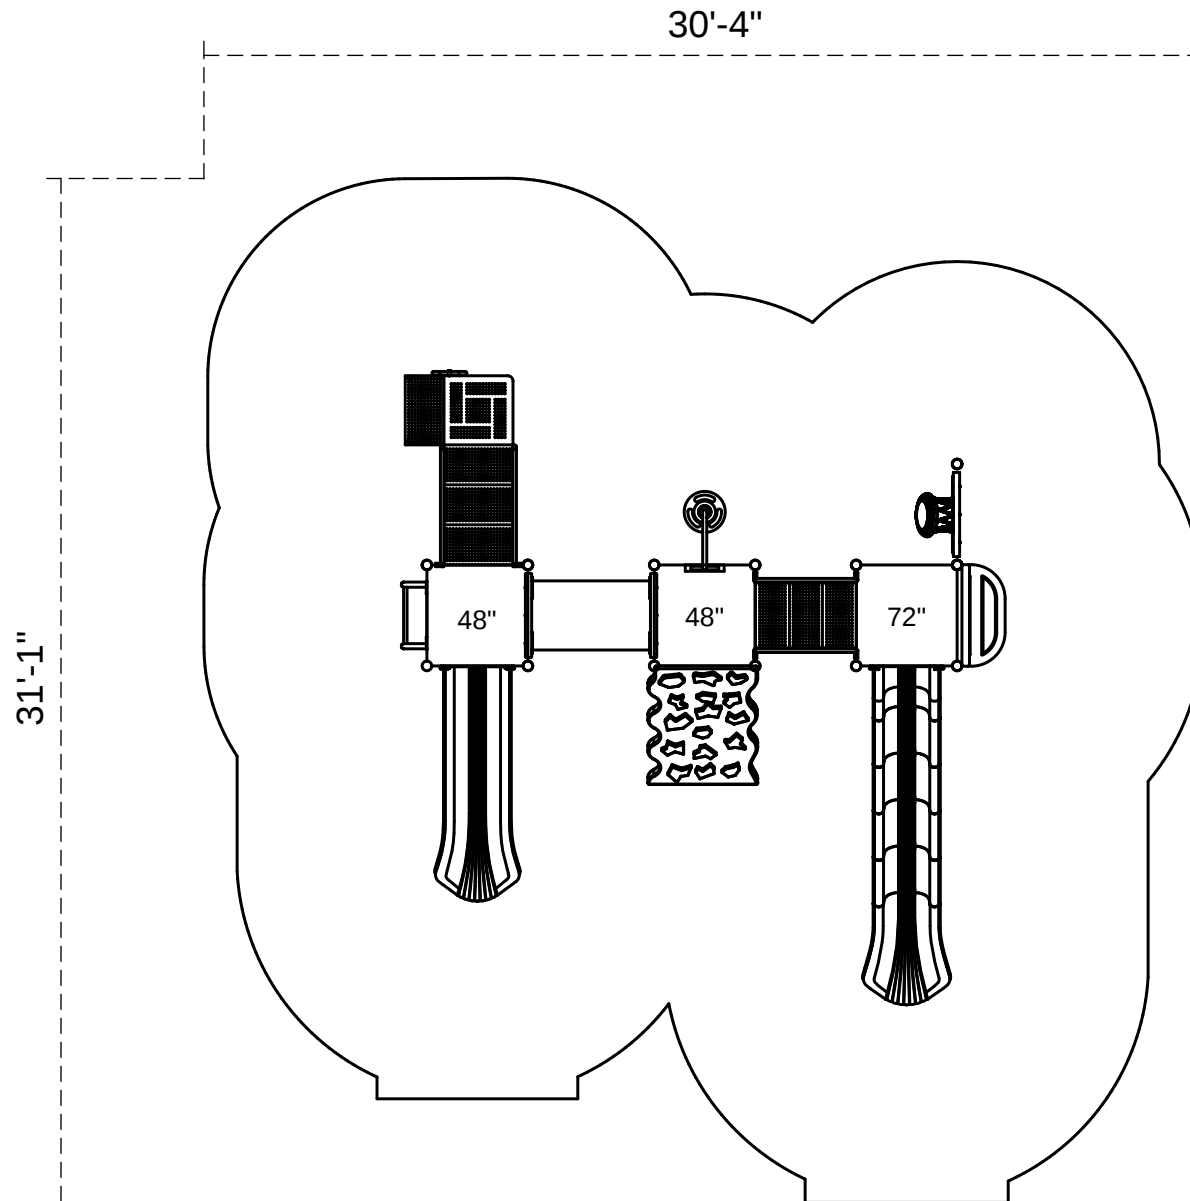

Kirkland

Footprint: 18'-4" x 19'-1"
Use Zone: 30'-4" x 31'-1"

SKU: PKP170