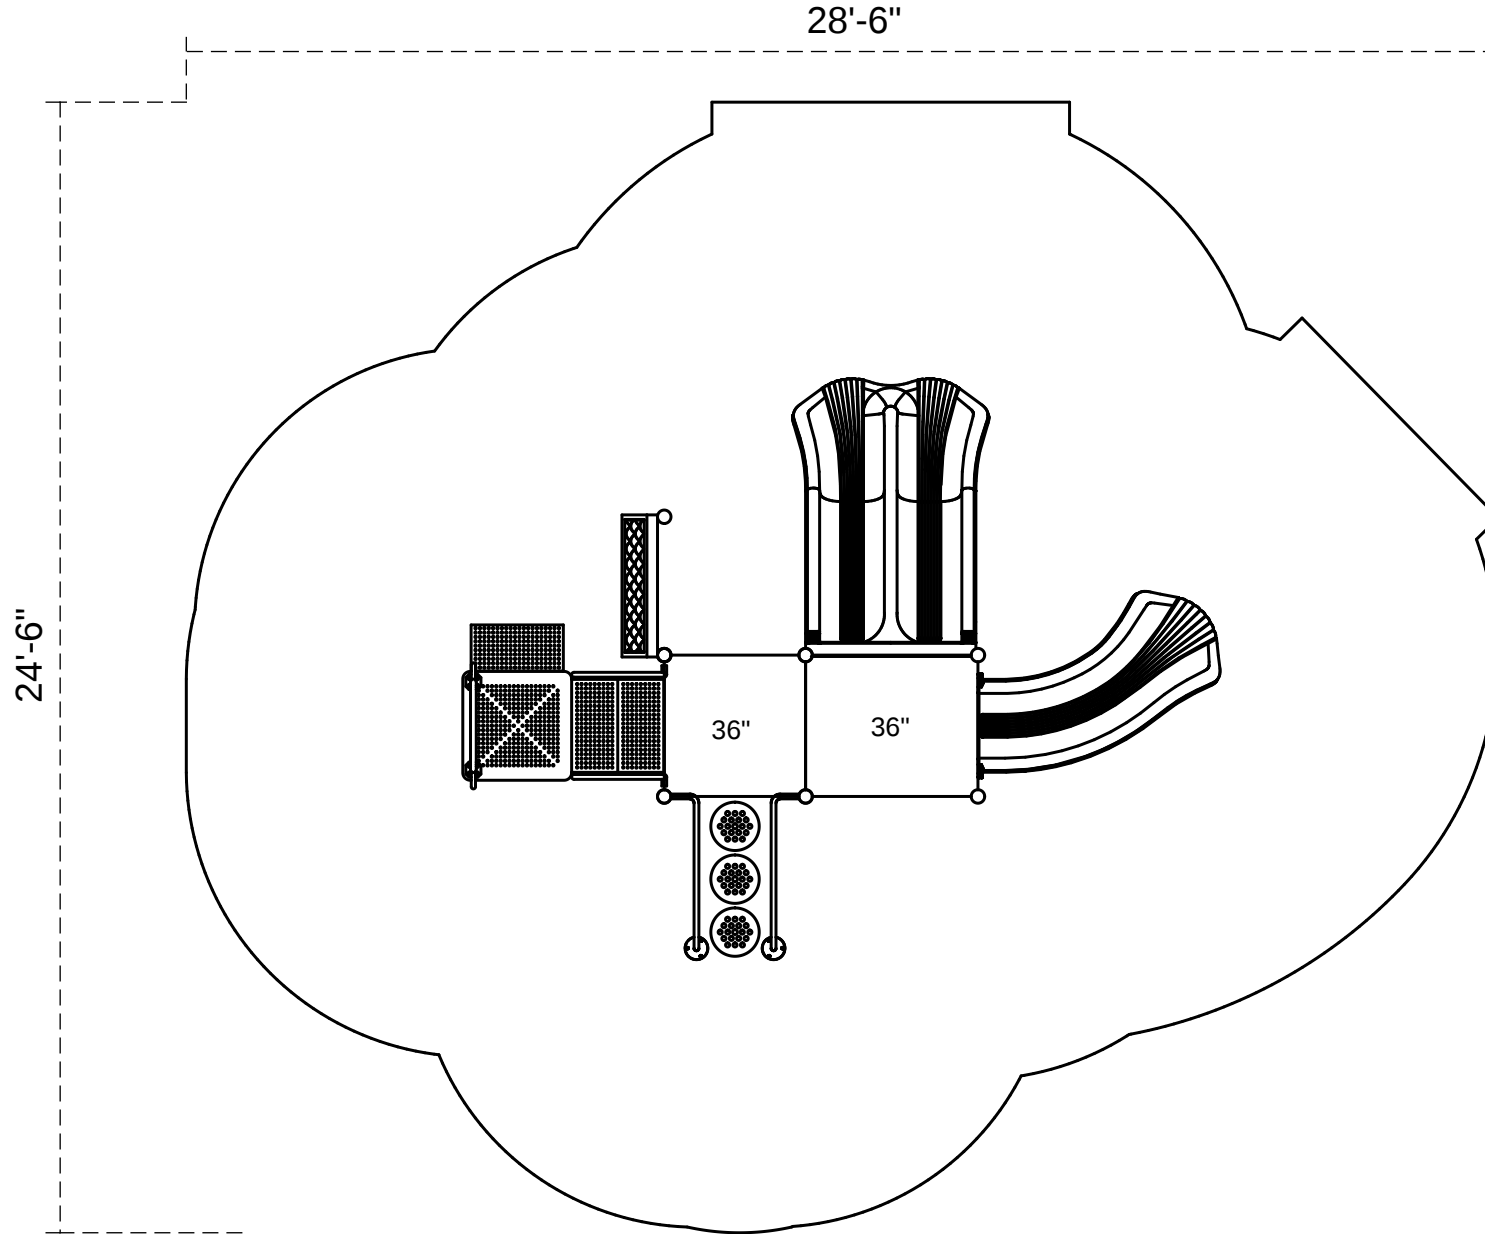

Fayetteville

Footprint: 12'-6" x 16'-5"
Use Zone: 24'-6" x 28'-6"

SKU: PKP178