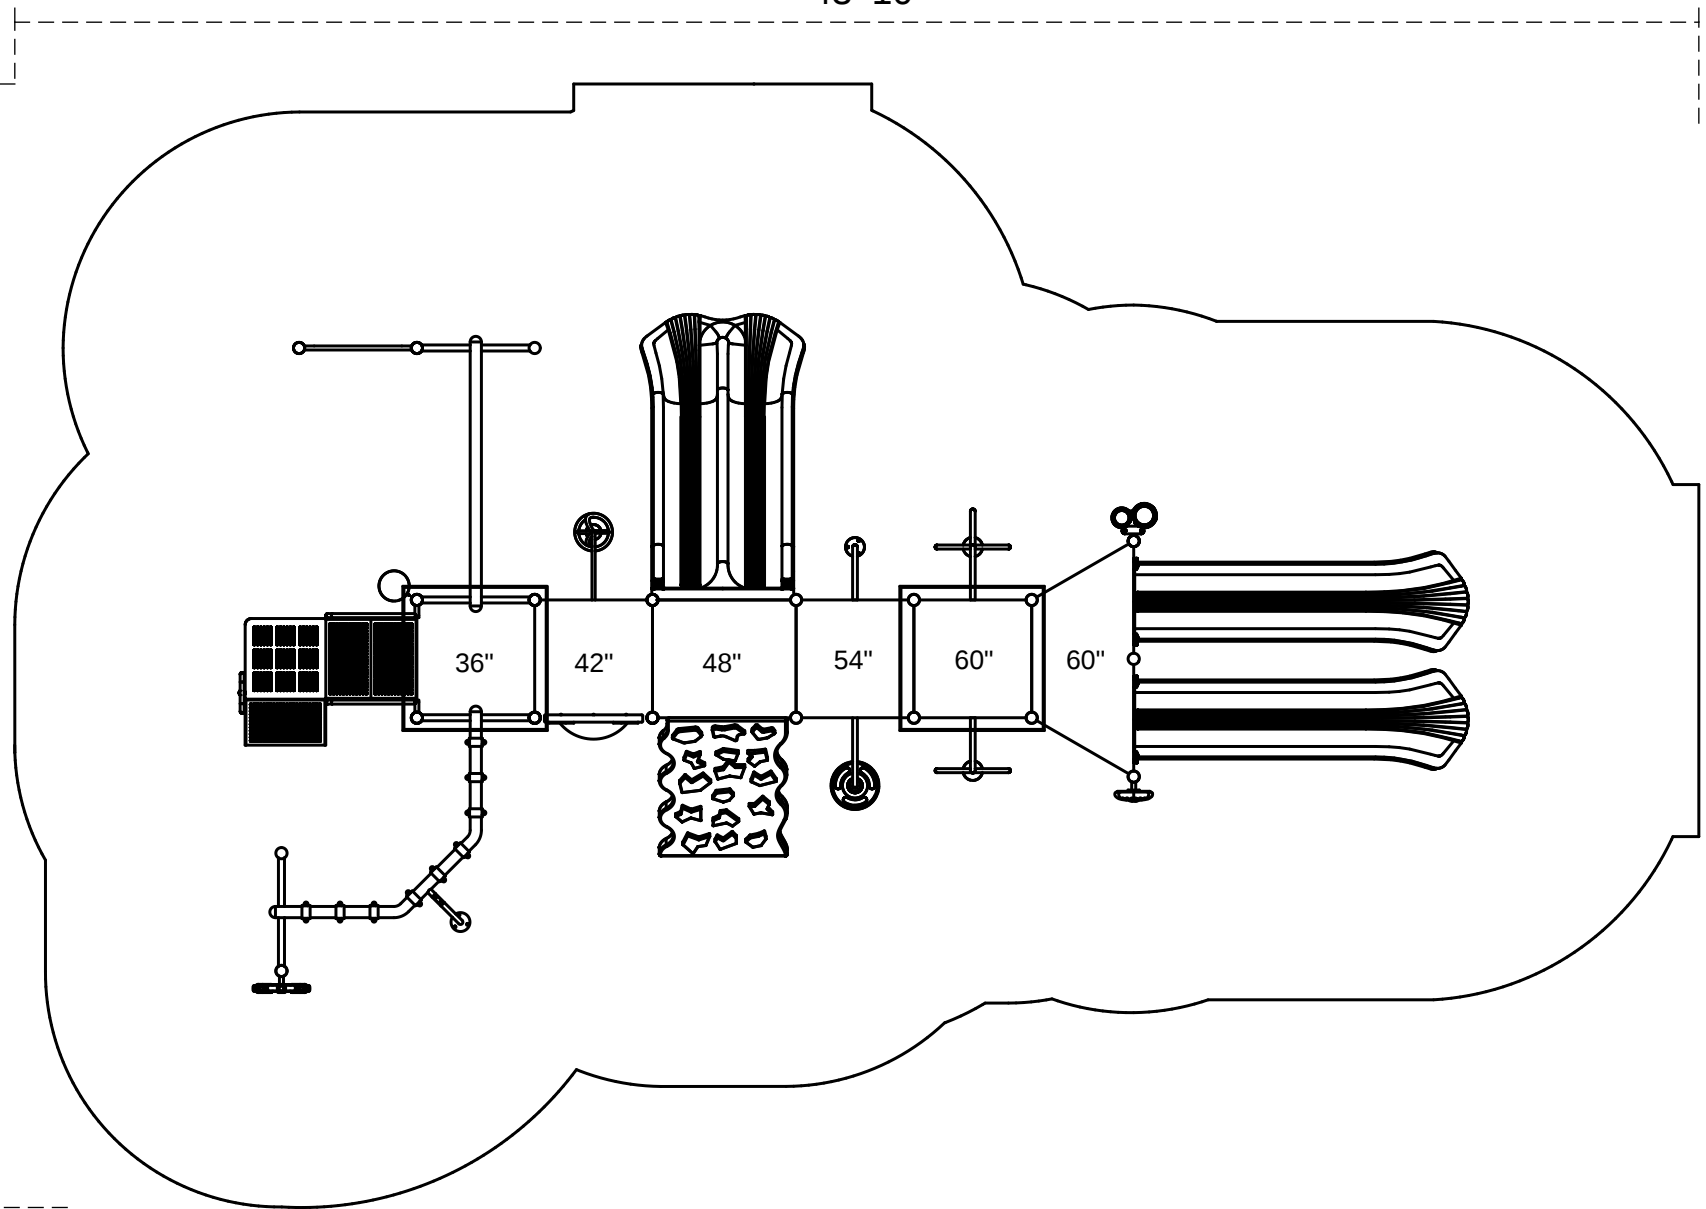

# Denton

43'-10"

29'-3"

Footprint: 17'-3" x 31'-10"  
Use Zone: 29'-3" x 43'-10"

SKU: PKP179