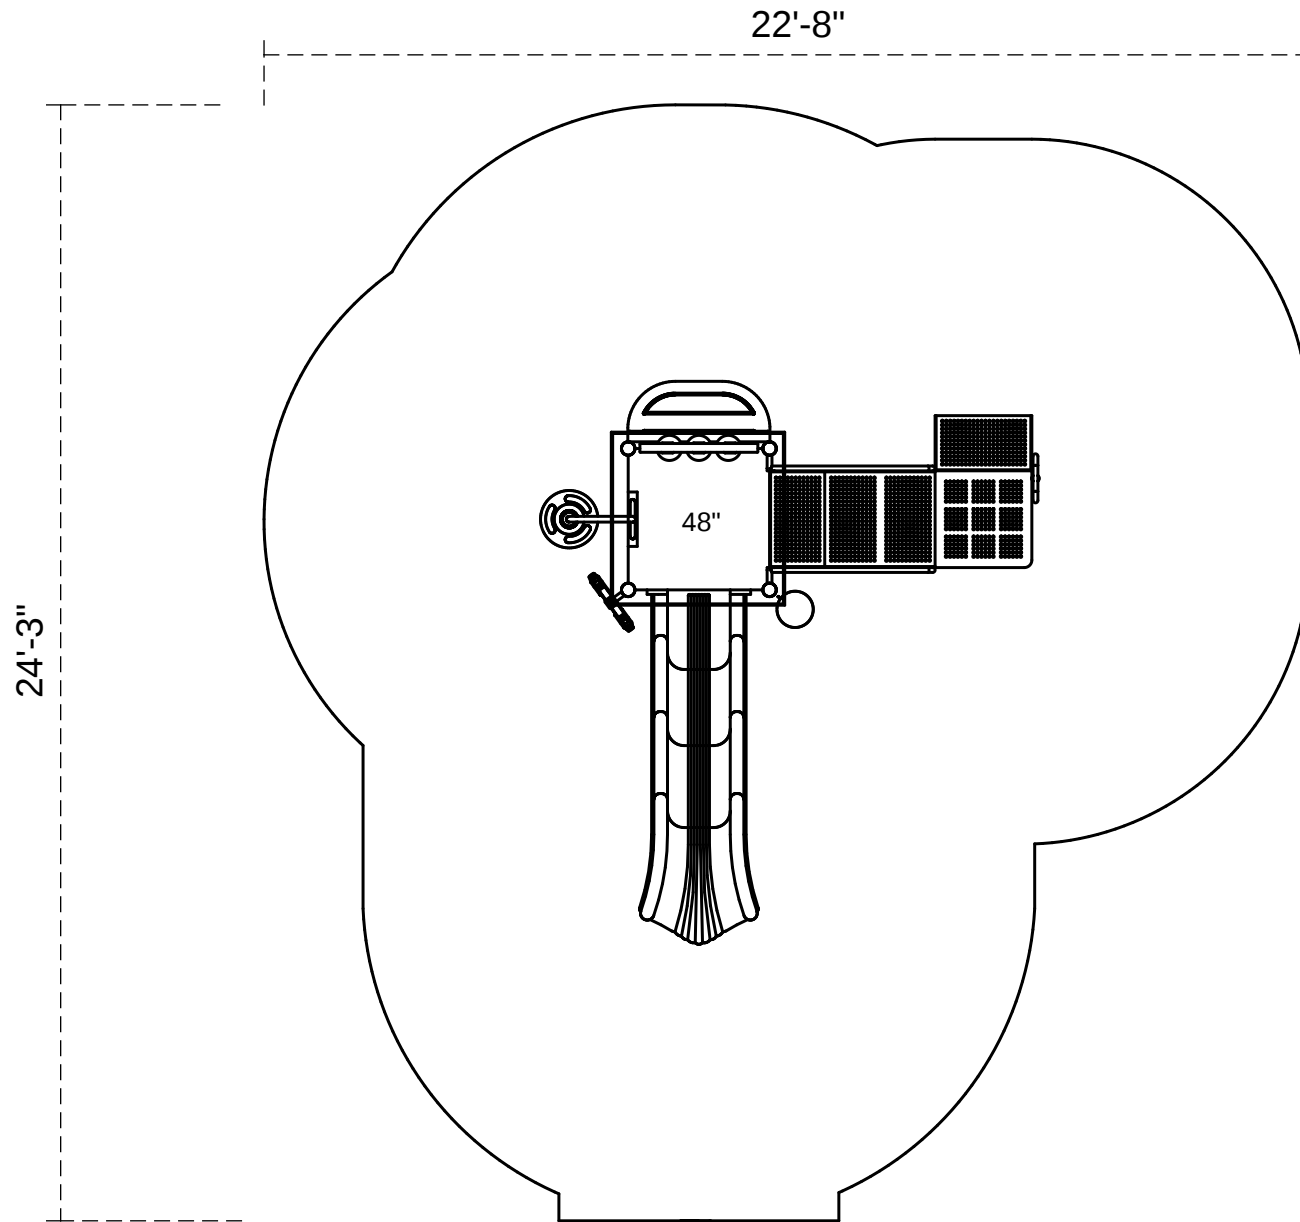

Menlo Park

Footprint: 10'-8" x 12'-3"
Use Zone: 22'-8" x 24'-3"

SKU: PKP182