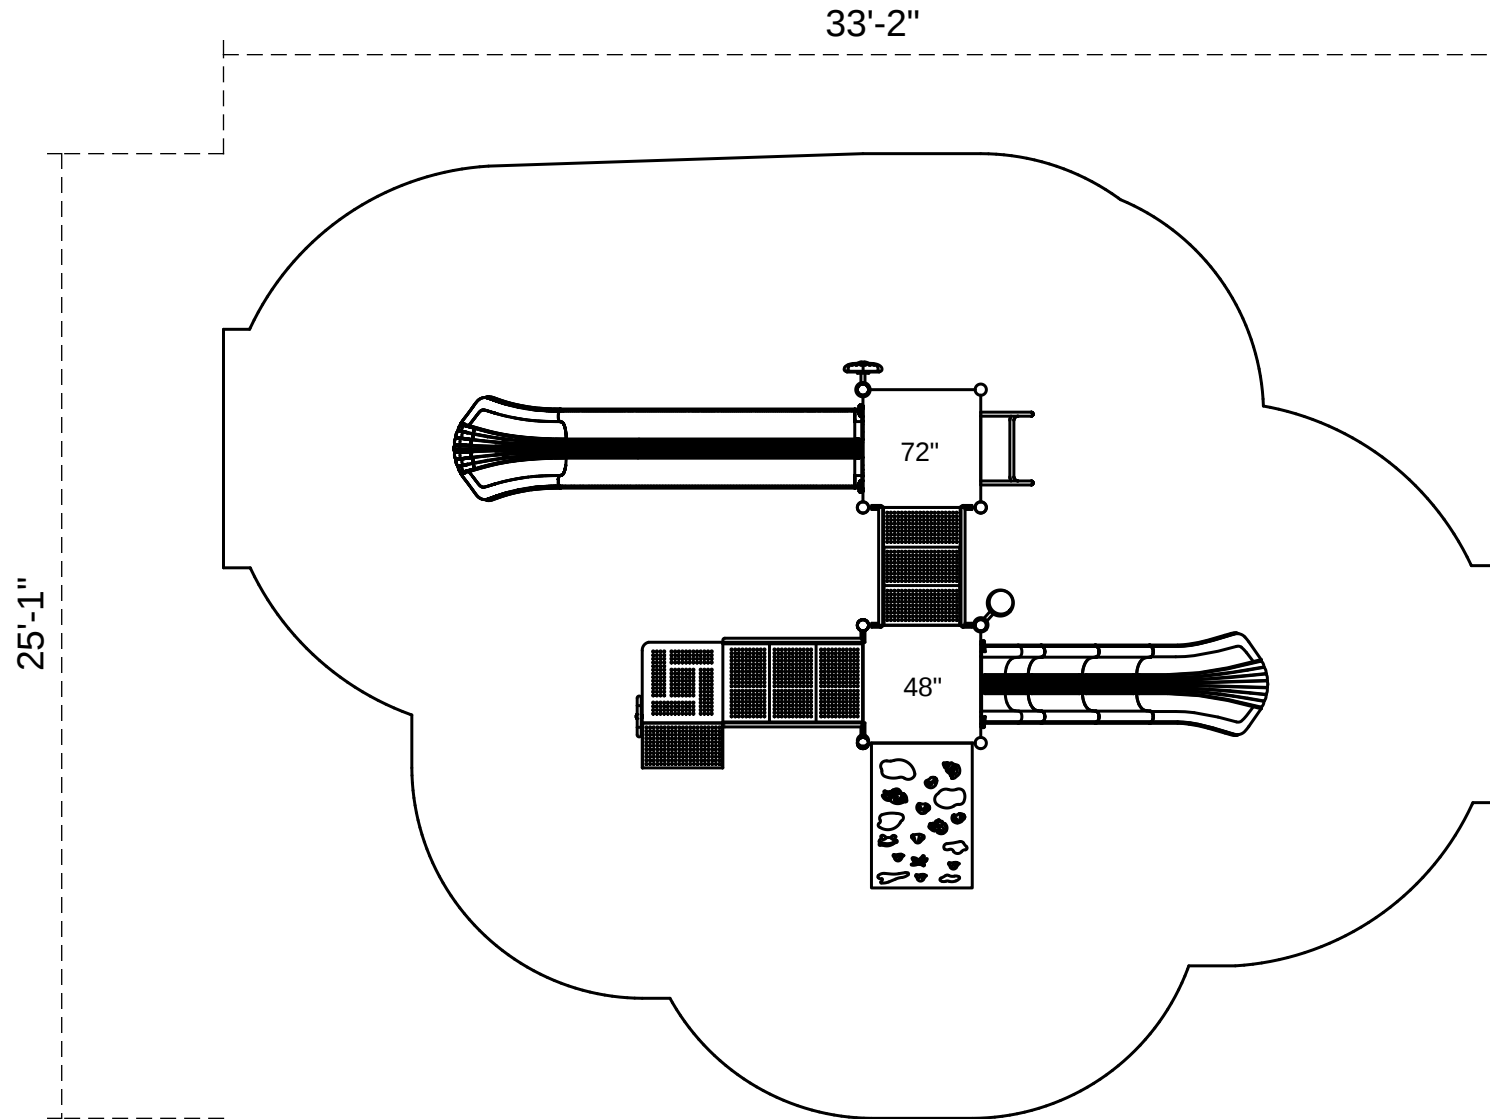

Burbank

Footprint: 13'-1" x 21'-2"
Use Zone: 25'-1" x 33'-2"

SKU: PKP183