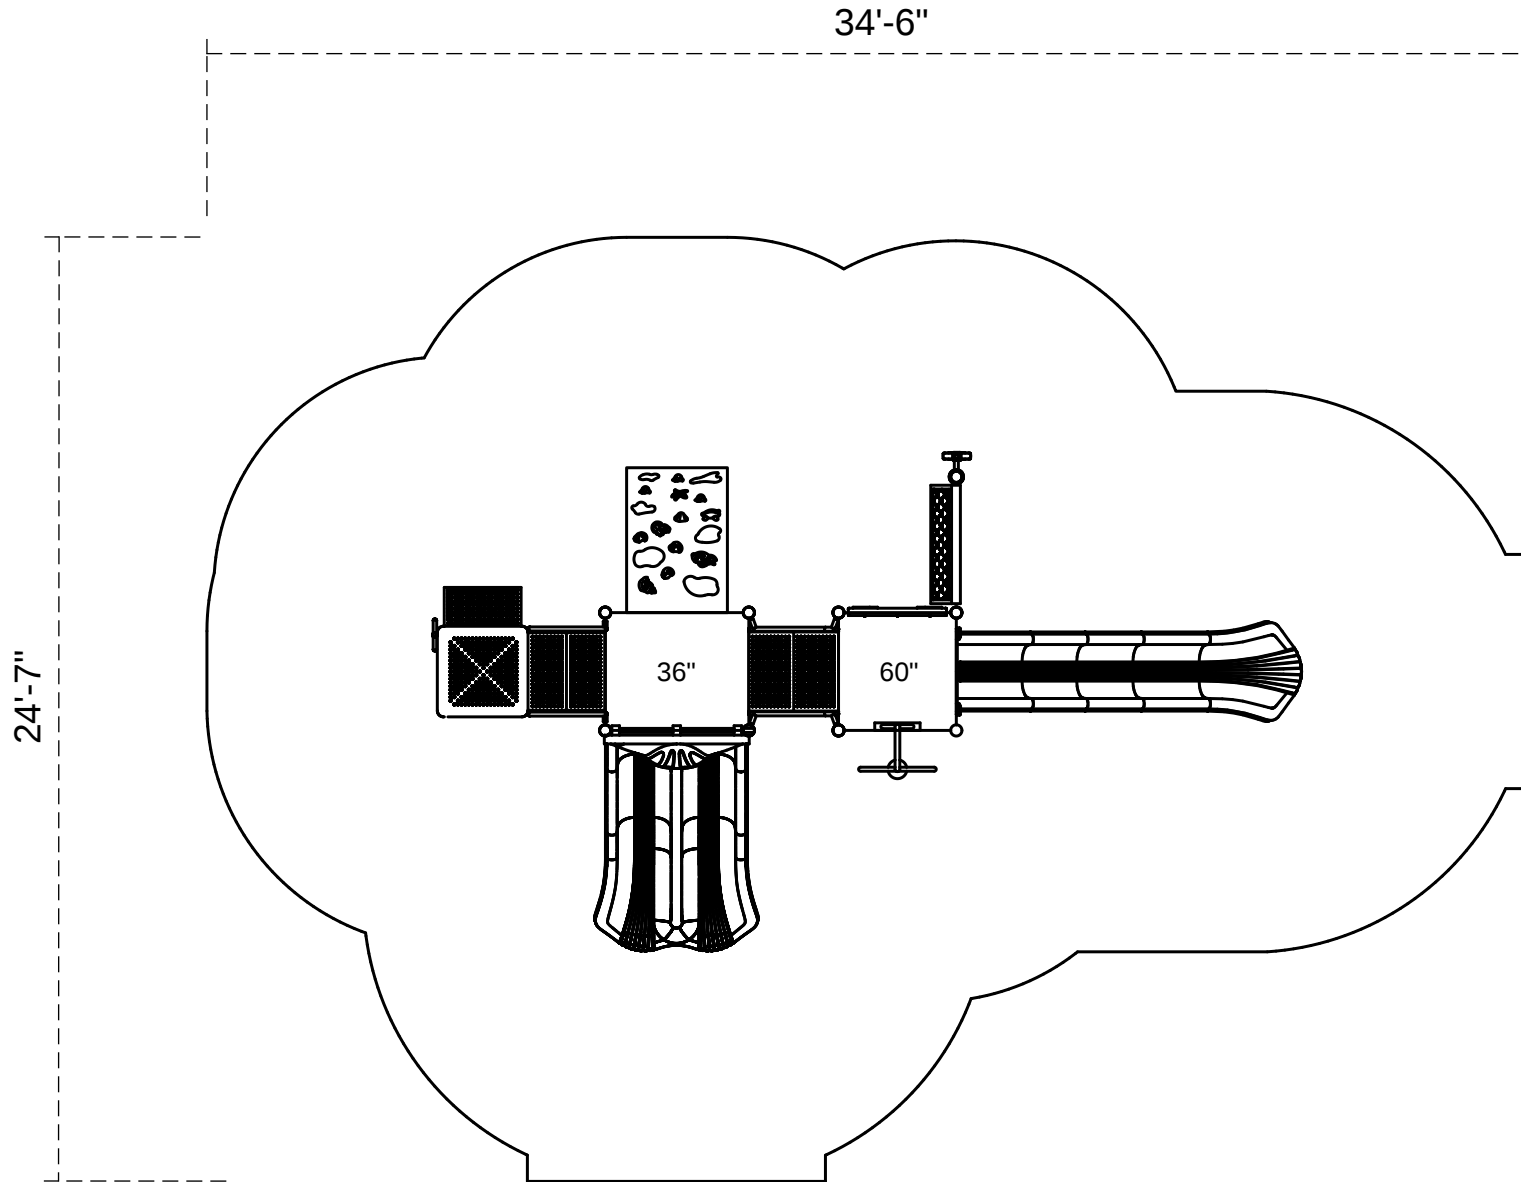

Richardson

Footprint: 12'-7" x 22'-6"
Use Zone: 24'-7" x 34'-6"

SKU: PKP187