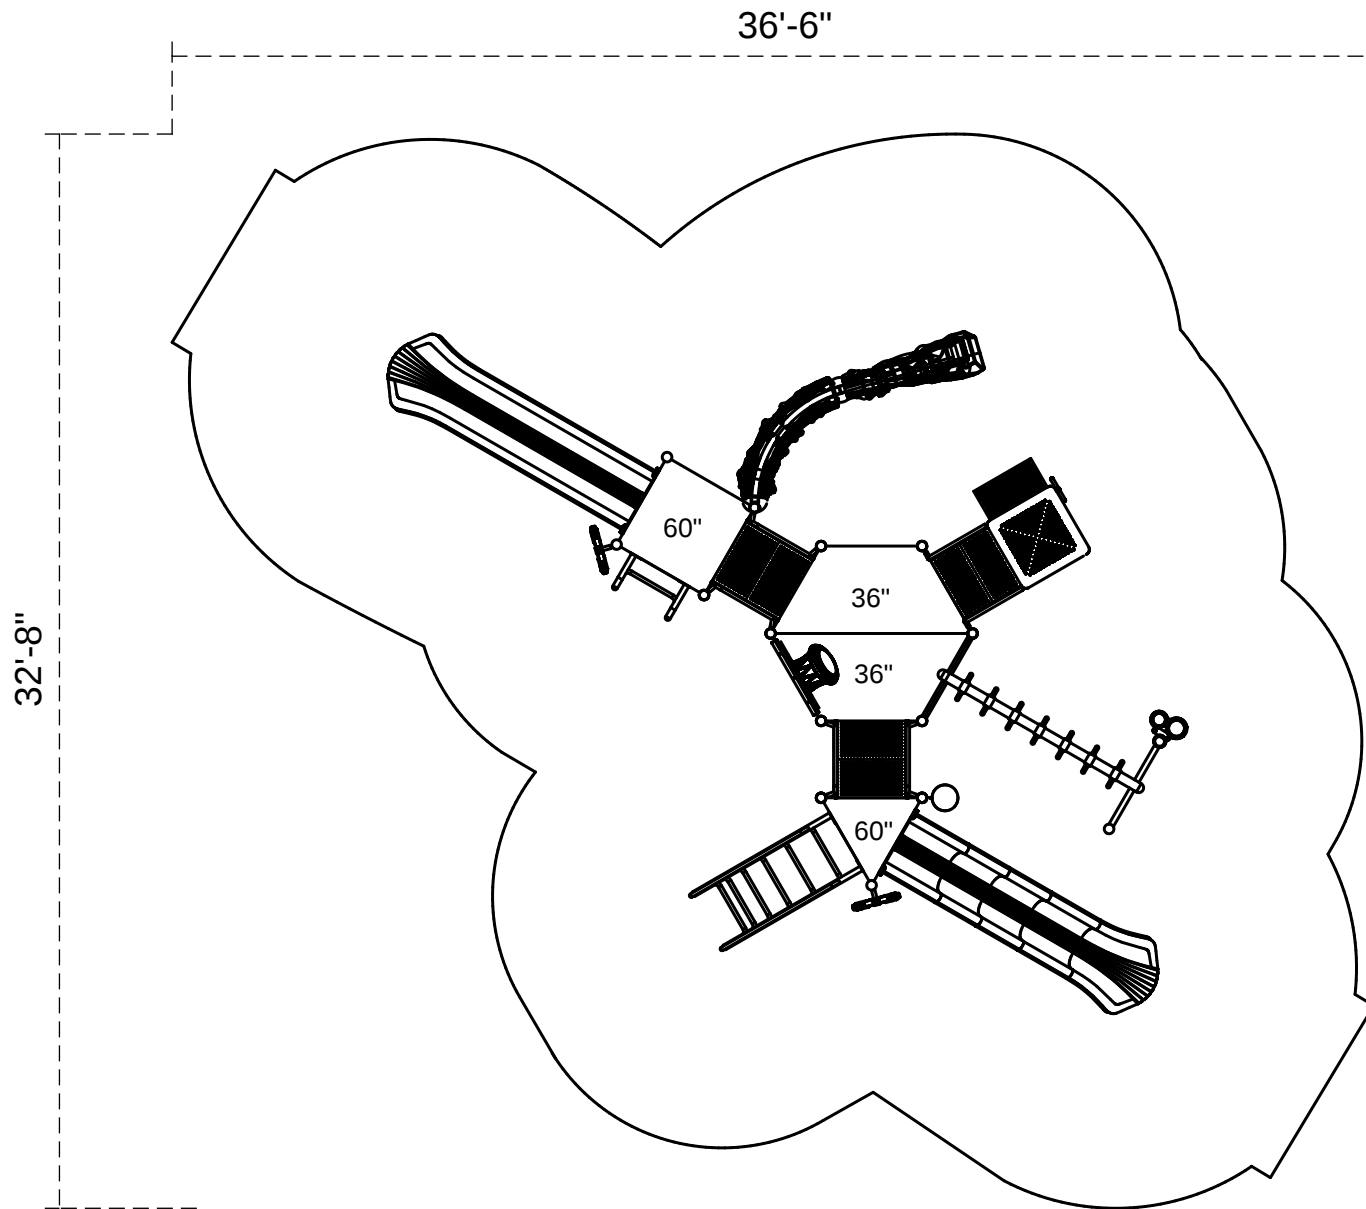

Tyson's Corner

Footprint: 20'-9" x 23'-8"
Use Zone: 32'-8" x 36'-6"

SKU: PKP188