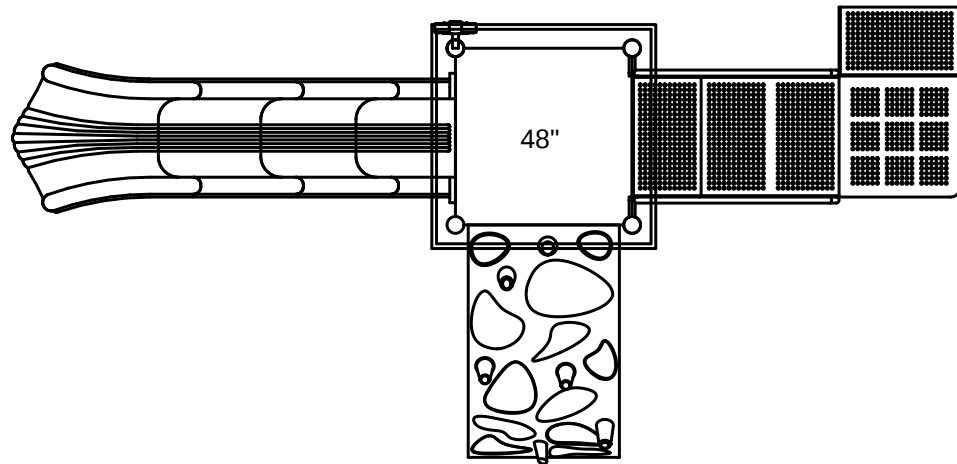

Plymouth

28'-5"

19'-10"

Footprint: 7'-10" x 16'-5"
Use Zone: 19'-10" x 28'-5"

SKU: PKP189