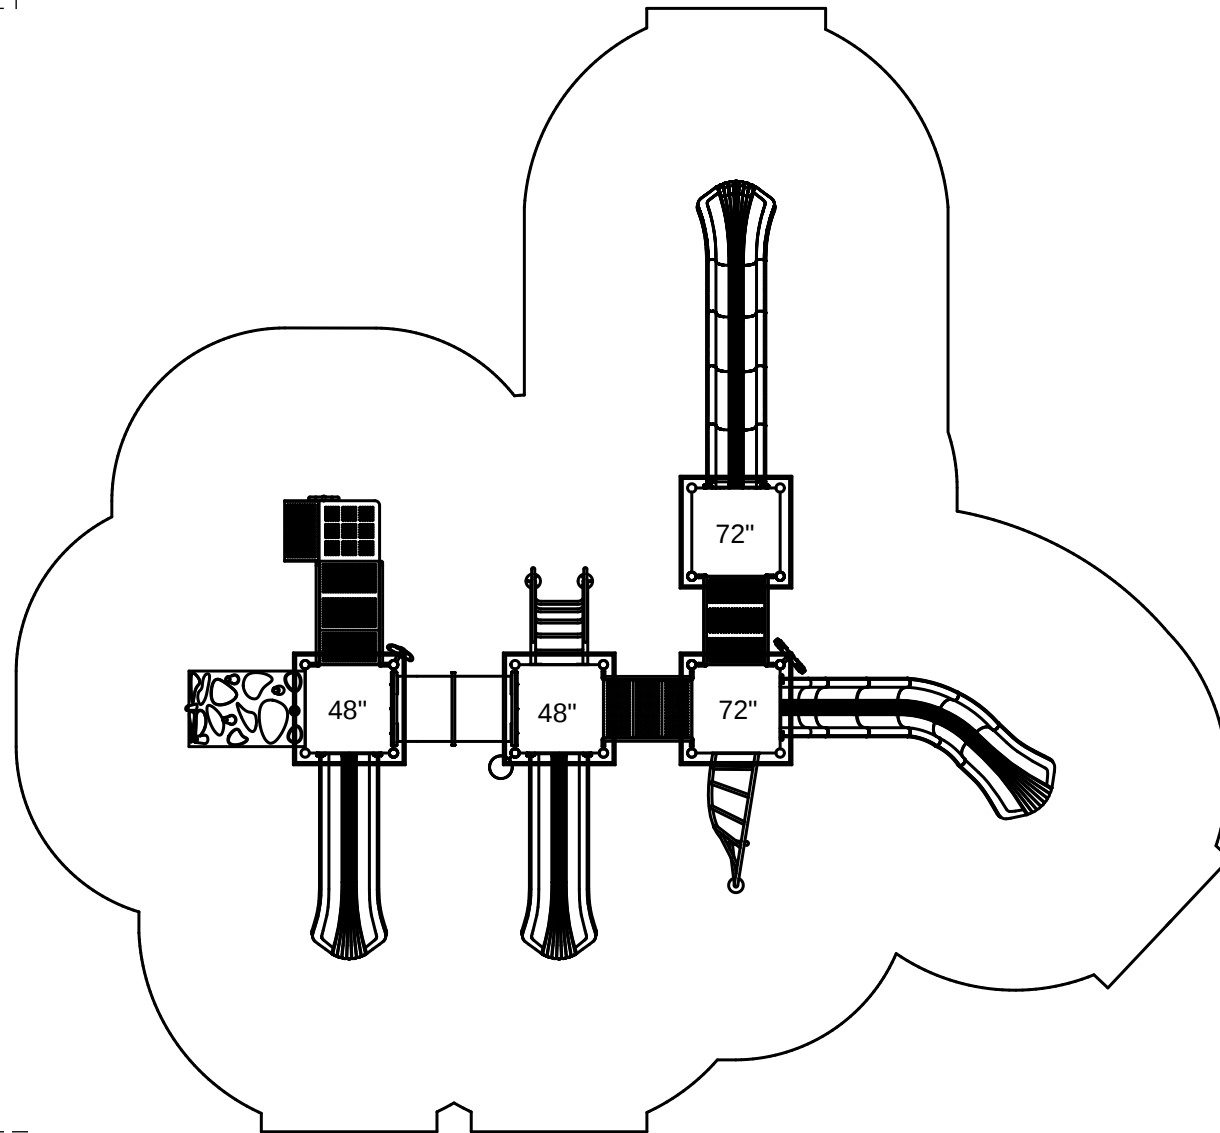

Cape May

42'-2"

39'-0"

Footprint: 27' x 30'-2"
Use Zone: 39' x 42'-2"

SKU: PKP191