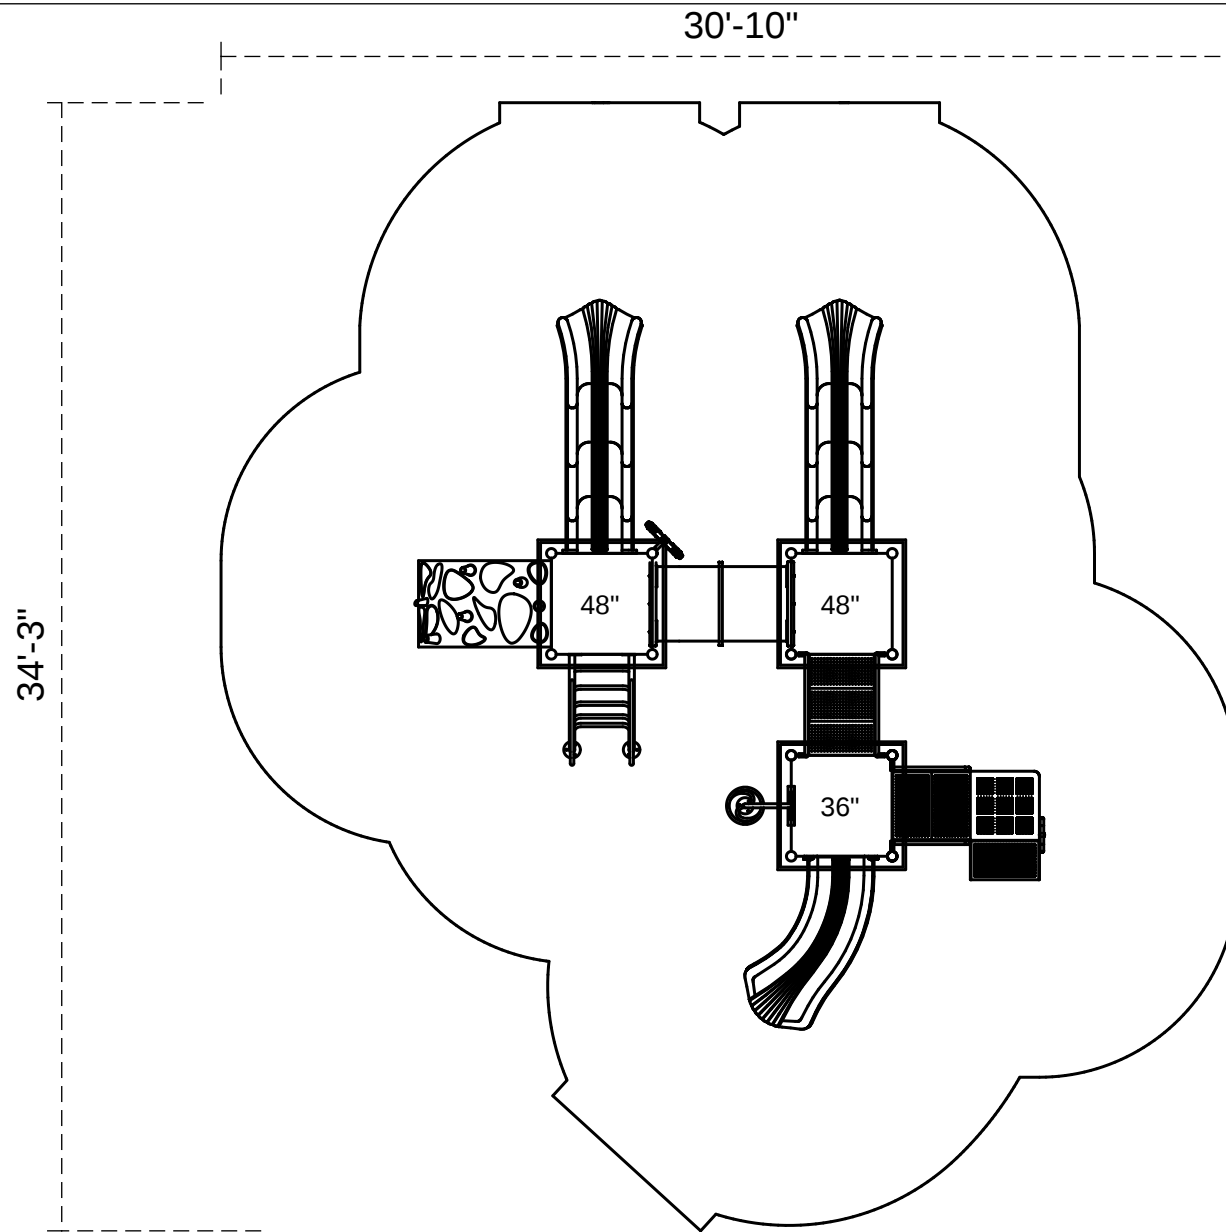

Riverdale

Footprint: 18'-10" x 22'-3"
Use Zone: 30'-10" x 34'-3"

SKU: PKP193