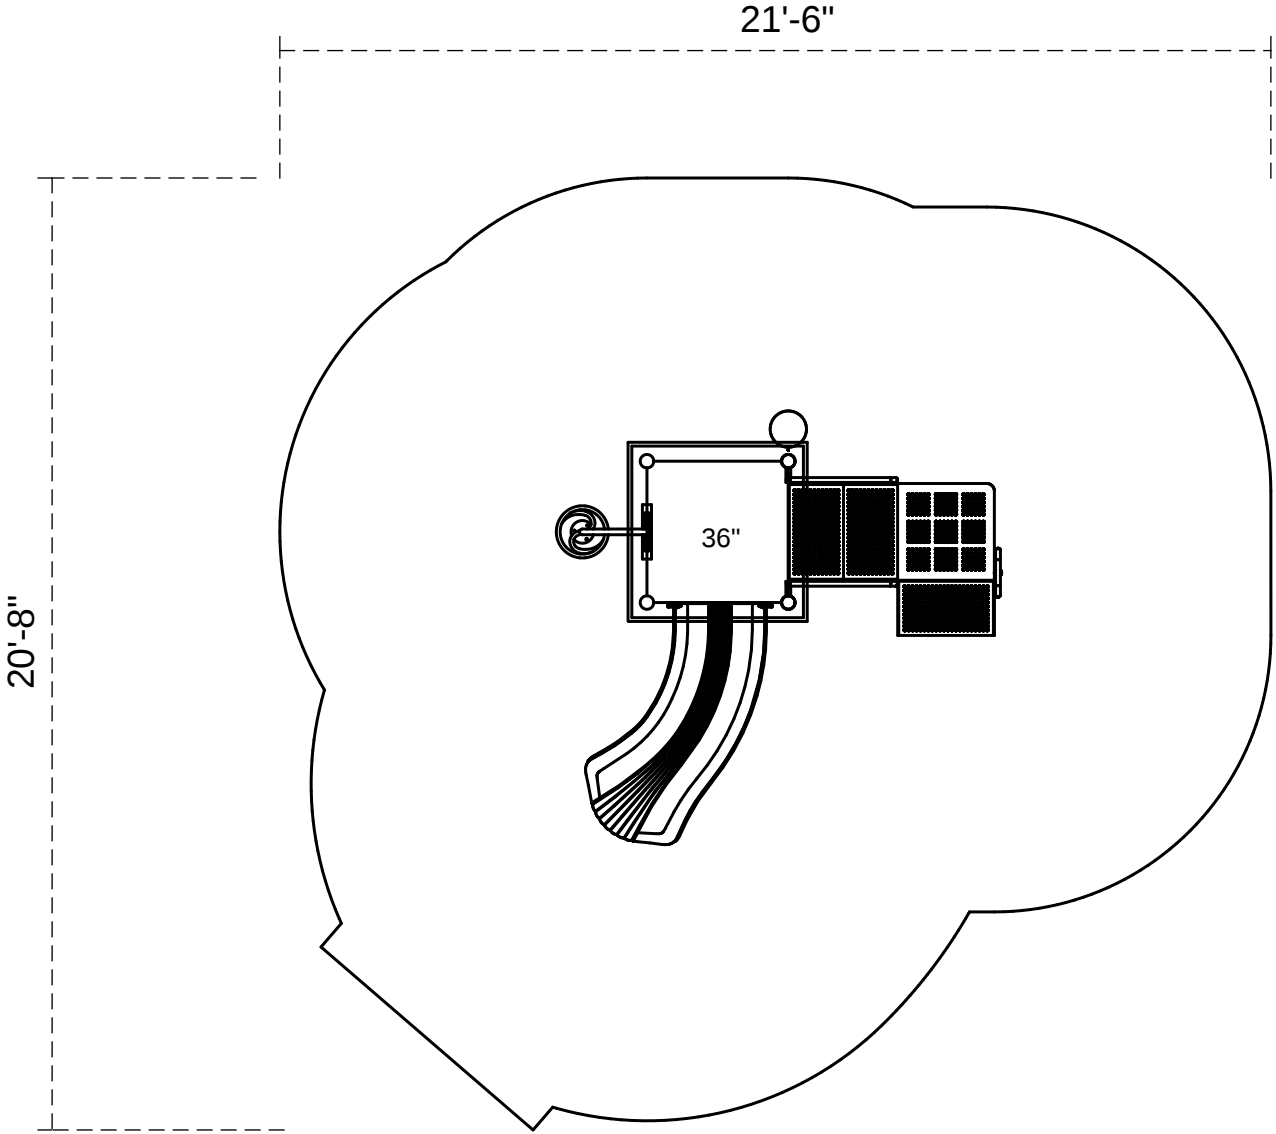

Pawtucket

Footprint: 8'-6" x 9'-6"
Use Zone: 20'-8" x 21'-6"

SKU: PKP194