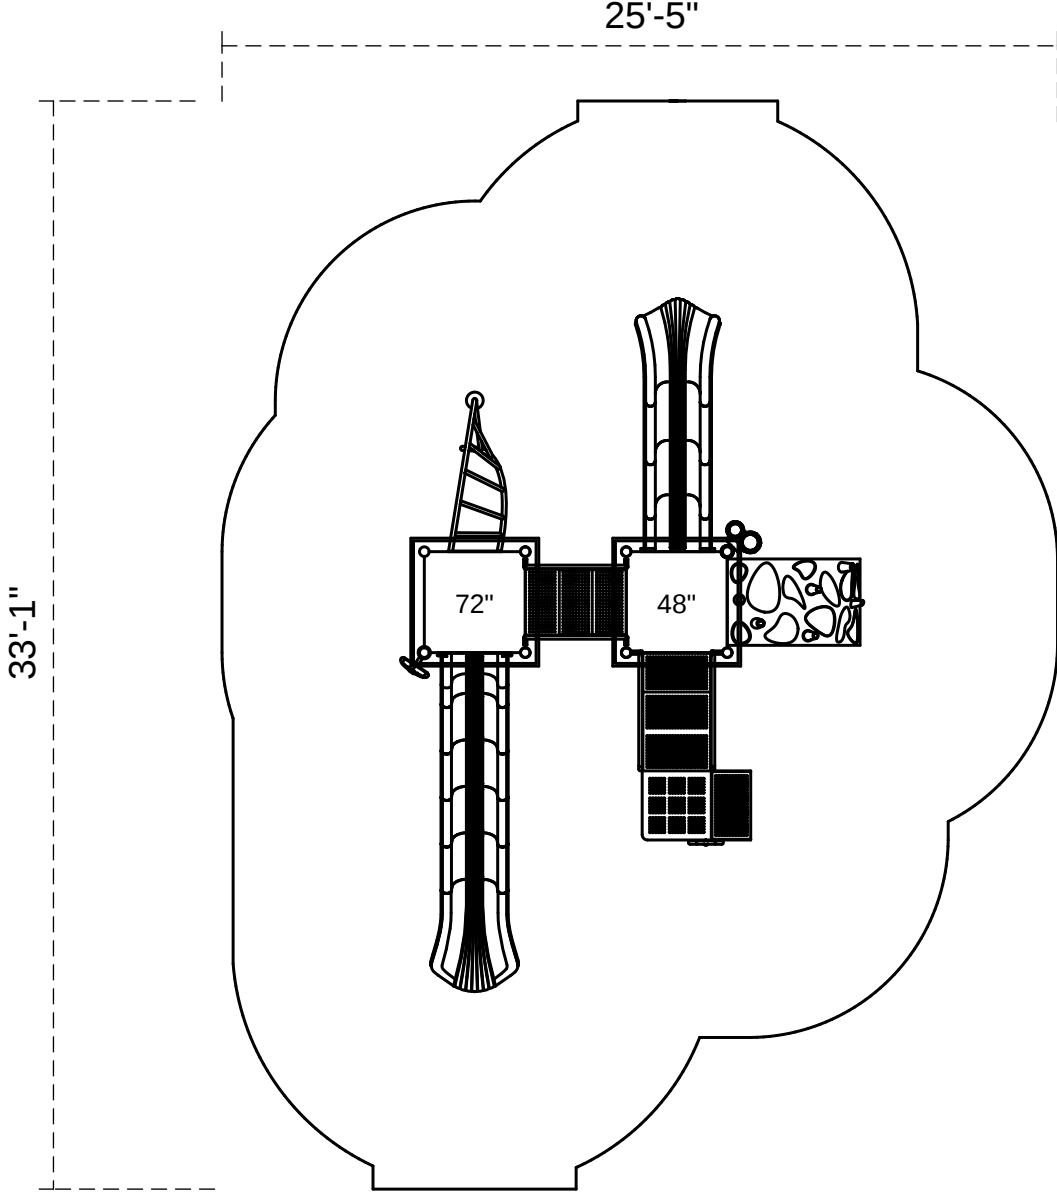

Berwyn

Footprint: 13'-5" x 21'-1"
Use Zone: 25'-5" x 33'-1"

SKU: PKP196