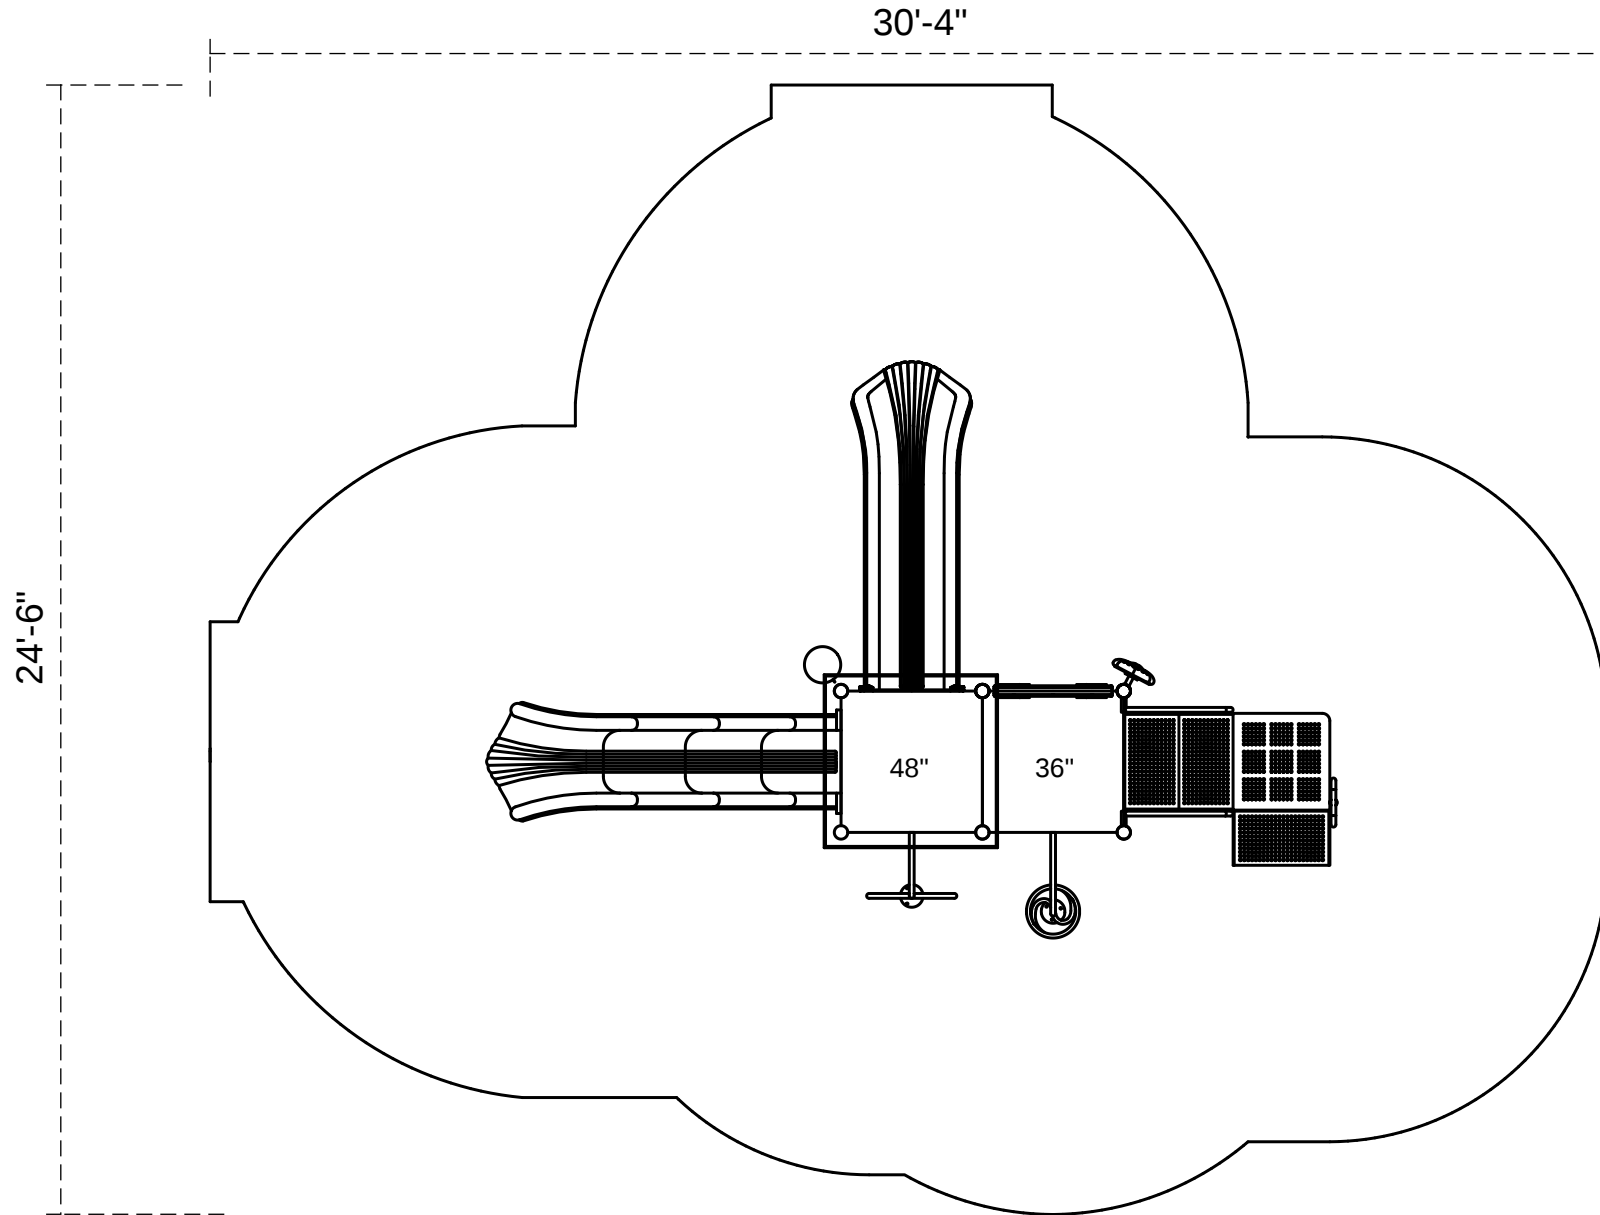

Egg Harbor

Footprint: 12'-6" x 18'-4"
Use Zone: 24'-6" x 30'-4"

SKU: PKP198