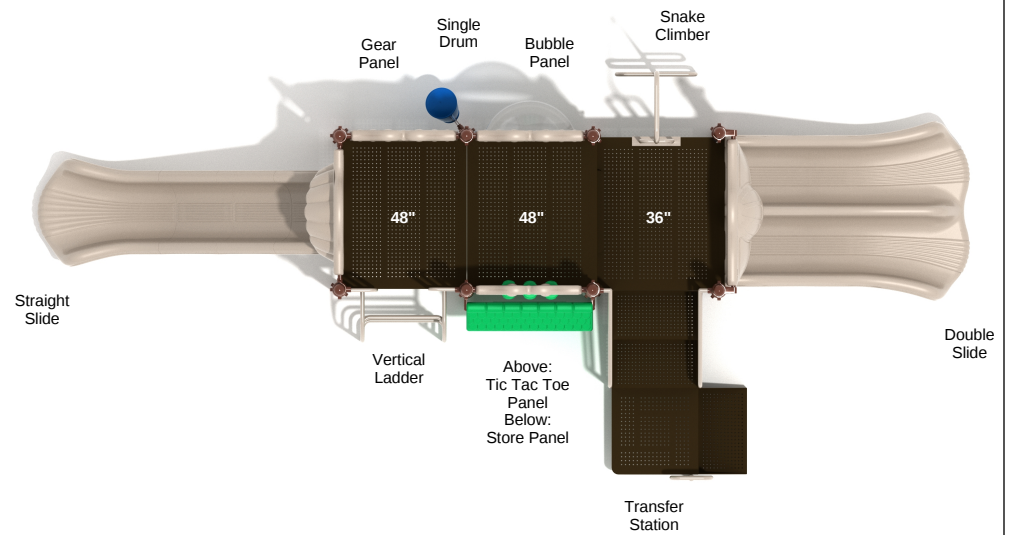

# Port Townsend

**SKU:** PKP199  
**Safety Zone:** 21'-3" x 34'-5"  
**Age Range:** 2-12 years

**Post Size:** 3.5 inch  
**Child Capacity:** 27-32  
**Fall Height:** 48"

**4' Border Estimate:**  
30

**Meets ADA Guidelines**  
 **Elevated: 7**  
**Ground Level: 2**