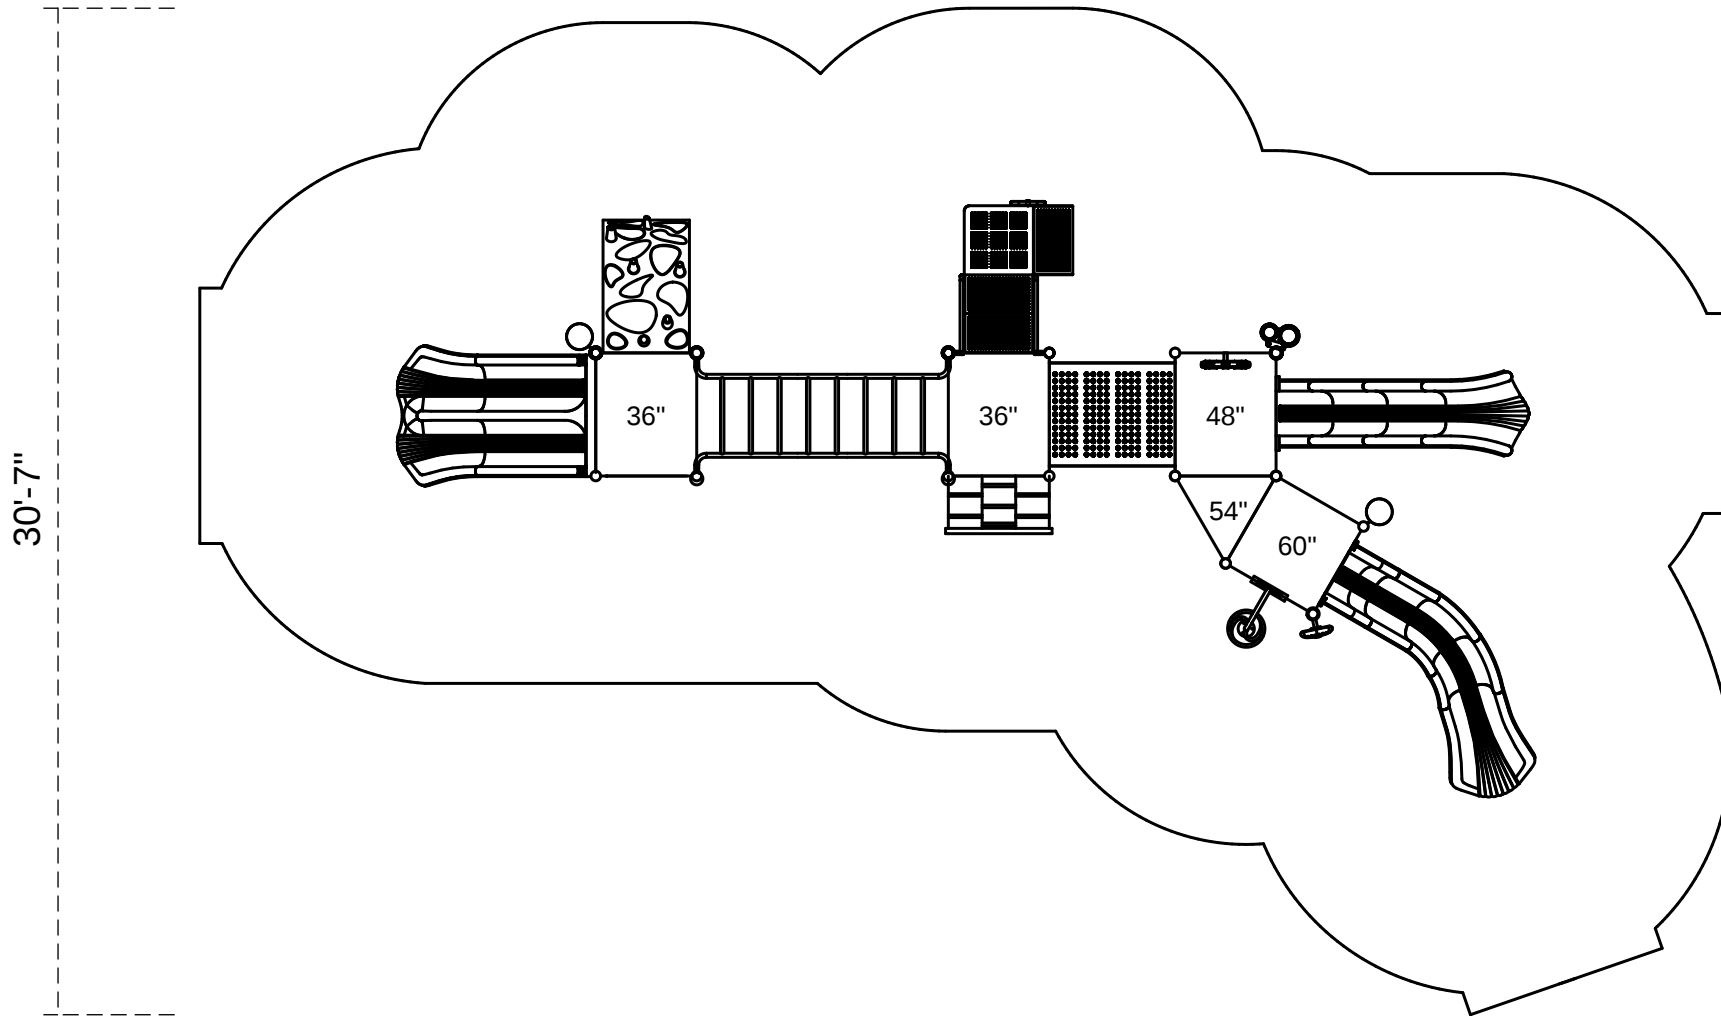

Bayou Vista

46'-7"

Footprint: 18' x 34'-7"
Use Zone: 30'-7" x 46'-7"

SKU: PKP200