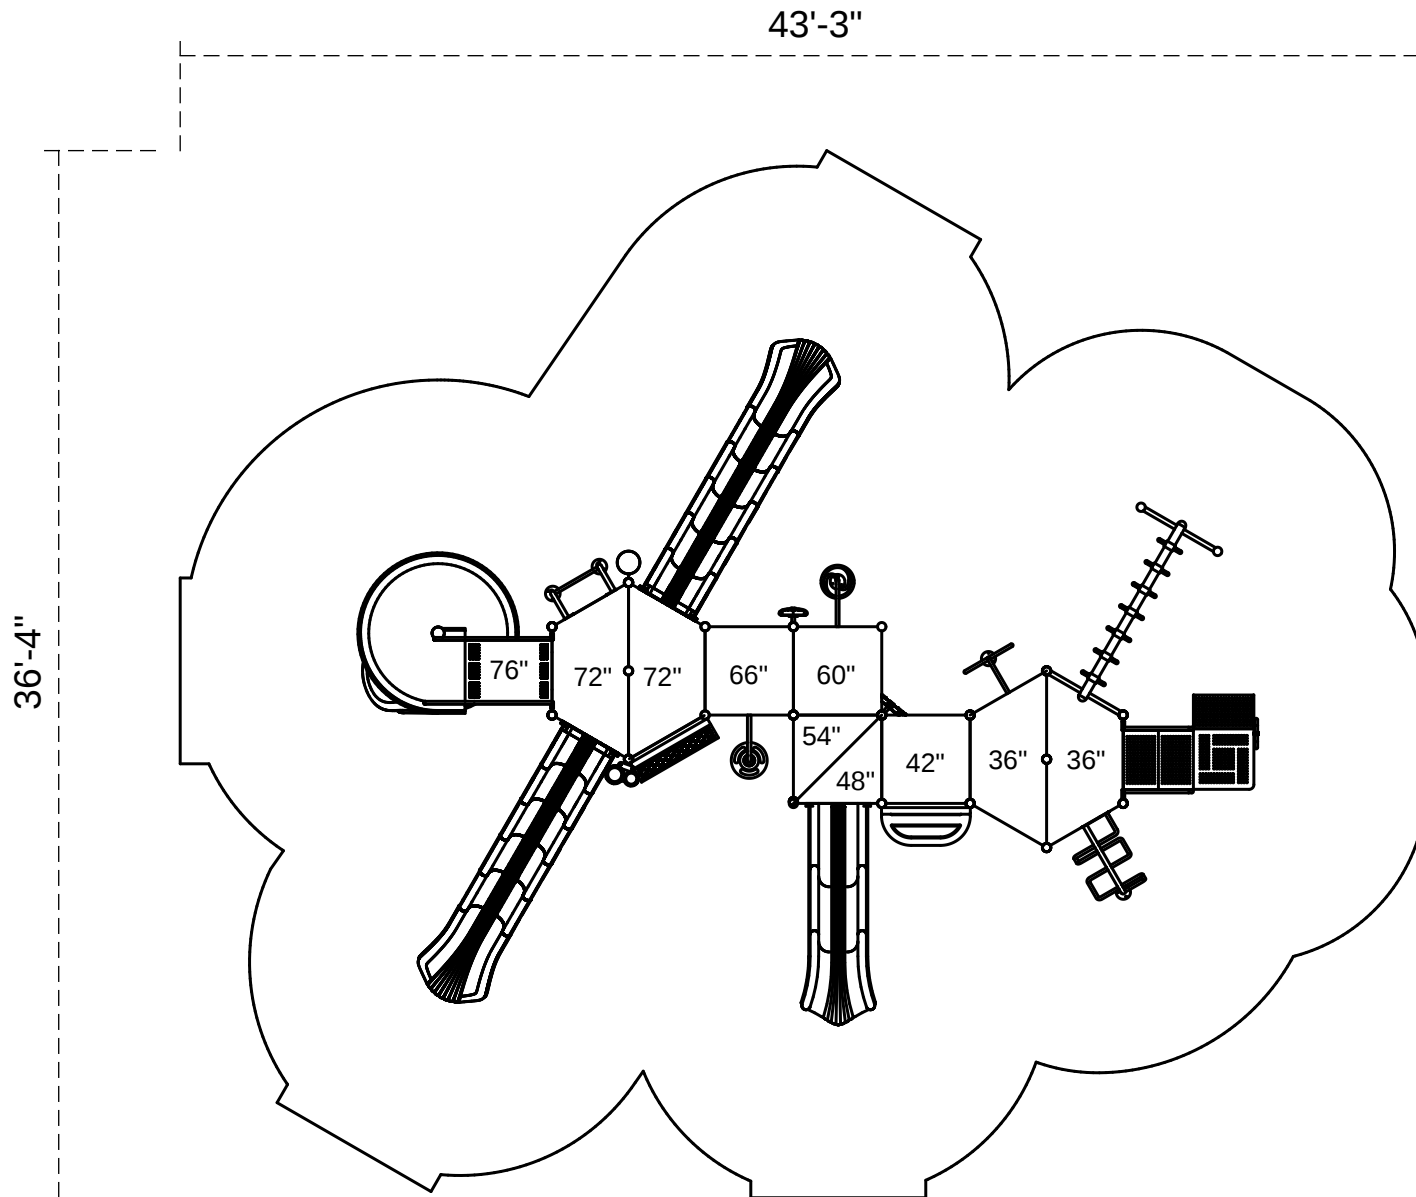

# Broken Arrow

Footprint: 23'-9" x 31'-1"  
Use Zone: 36'-4" x 43'-3"

SKU: PKP205