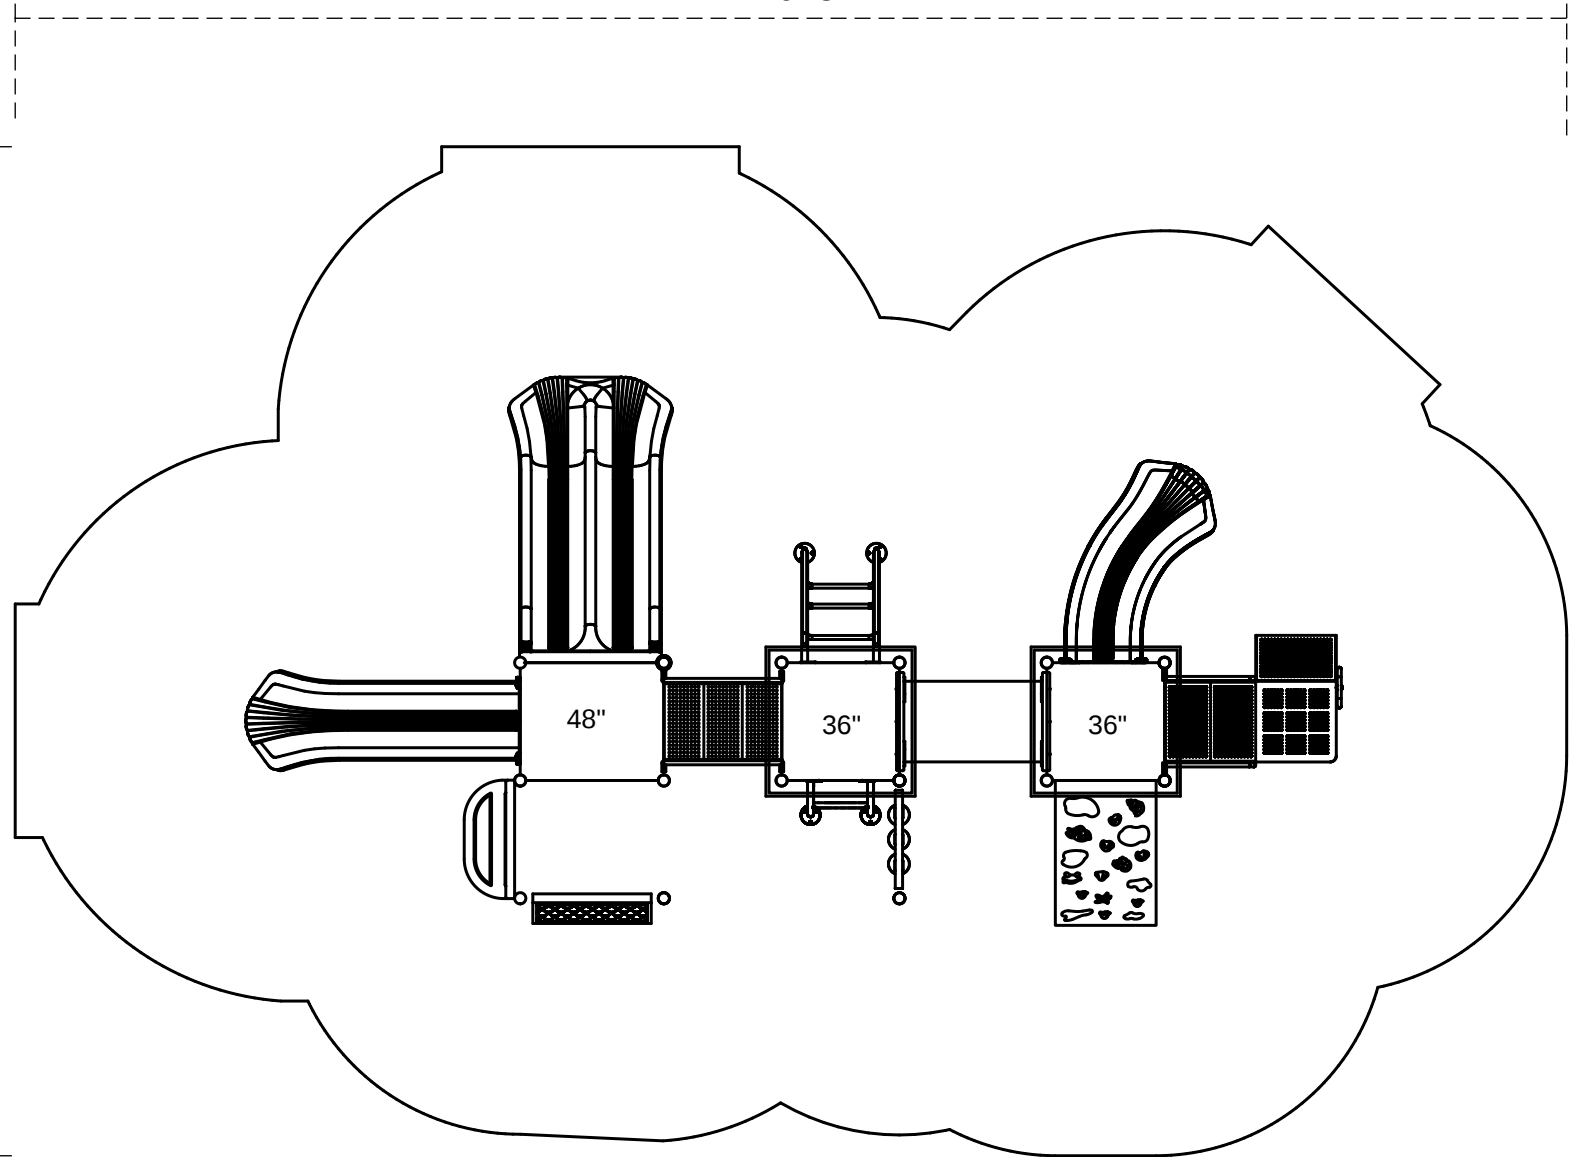

# Steamboat Springs

40'-5"

26'-3"

**Footprint:** 14'-3" x 28'-5"  
**Use Zone:** 26'-3" x 40'-5"

**SKU:** PKP209