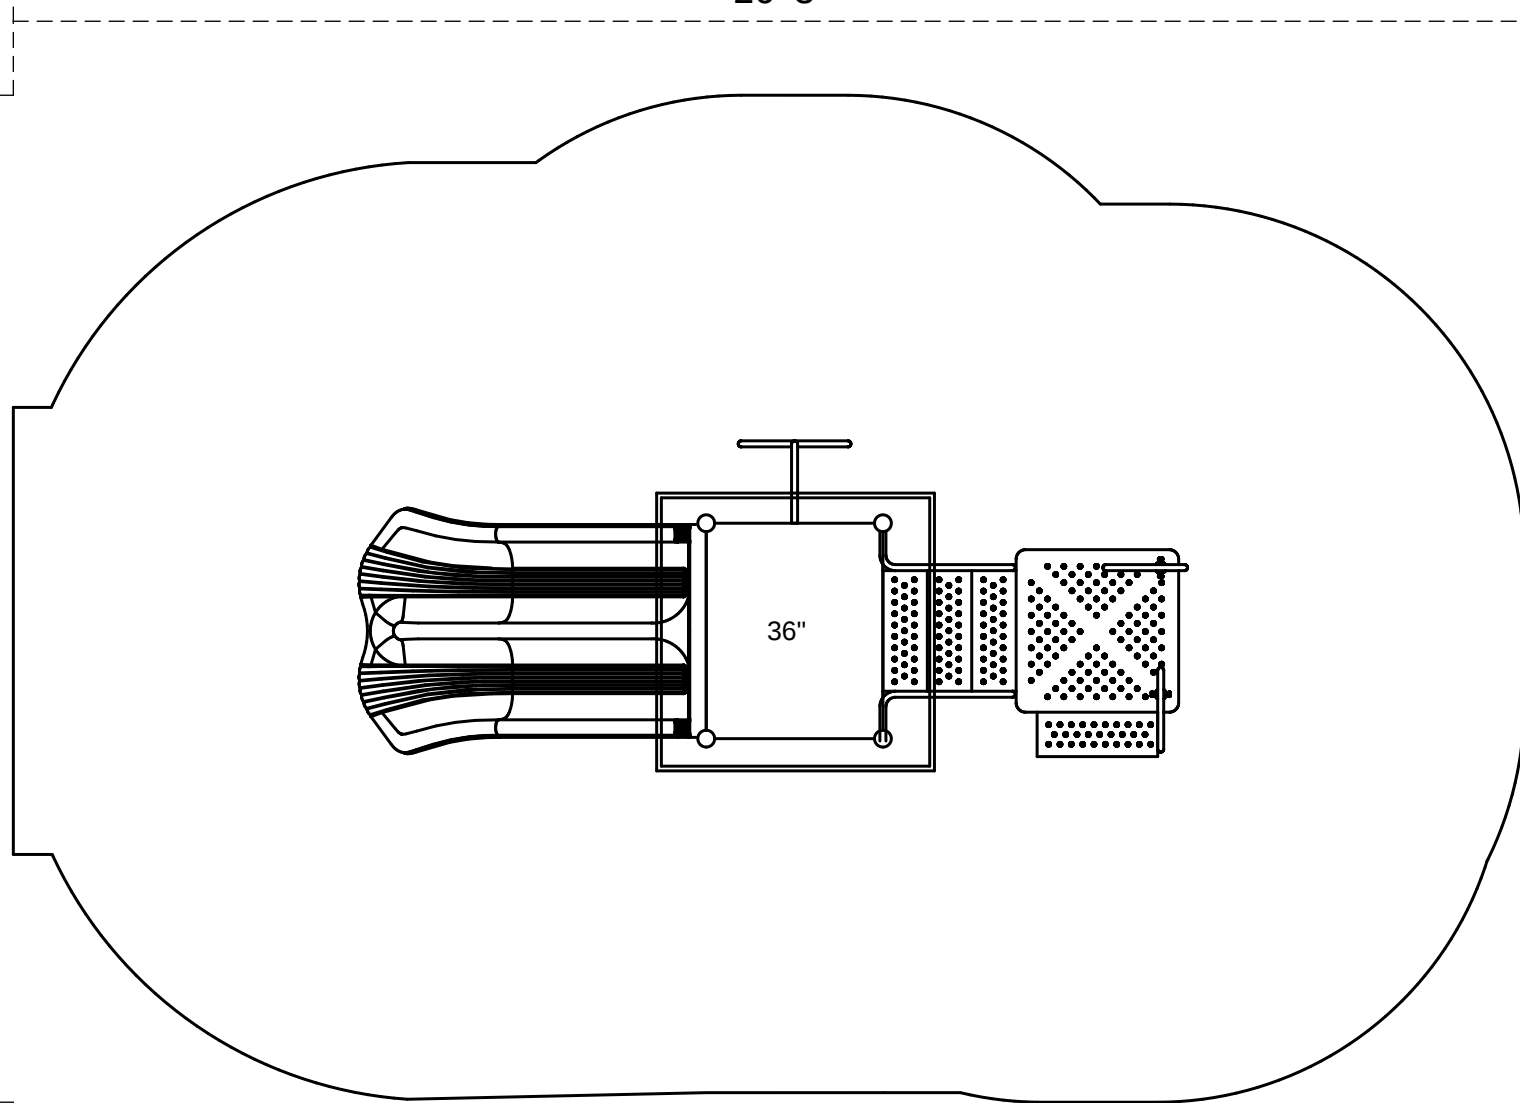

Beech Grove

26'-3"

17'-6"

Footprint: 5'-6" x 14'-3"
Use Zone: 17'-6" x 26'-3"

SKU: PKP210