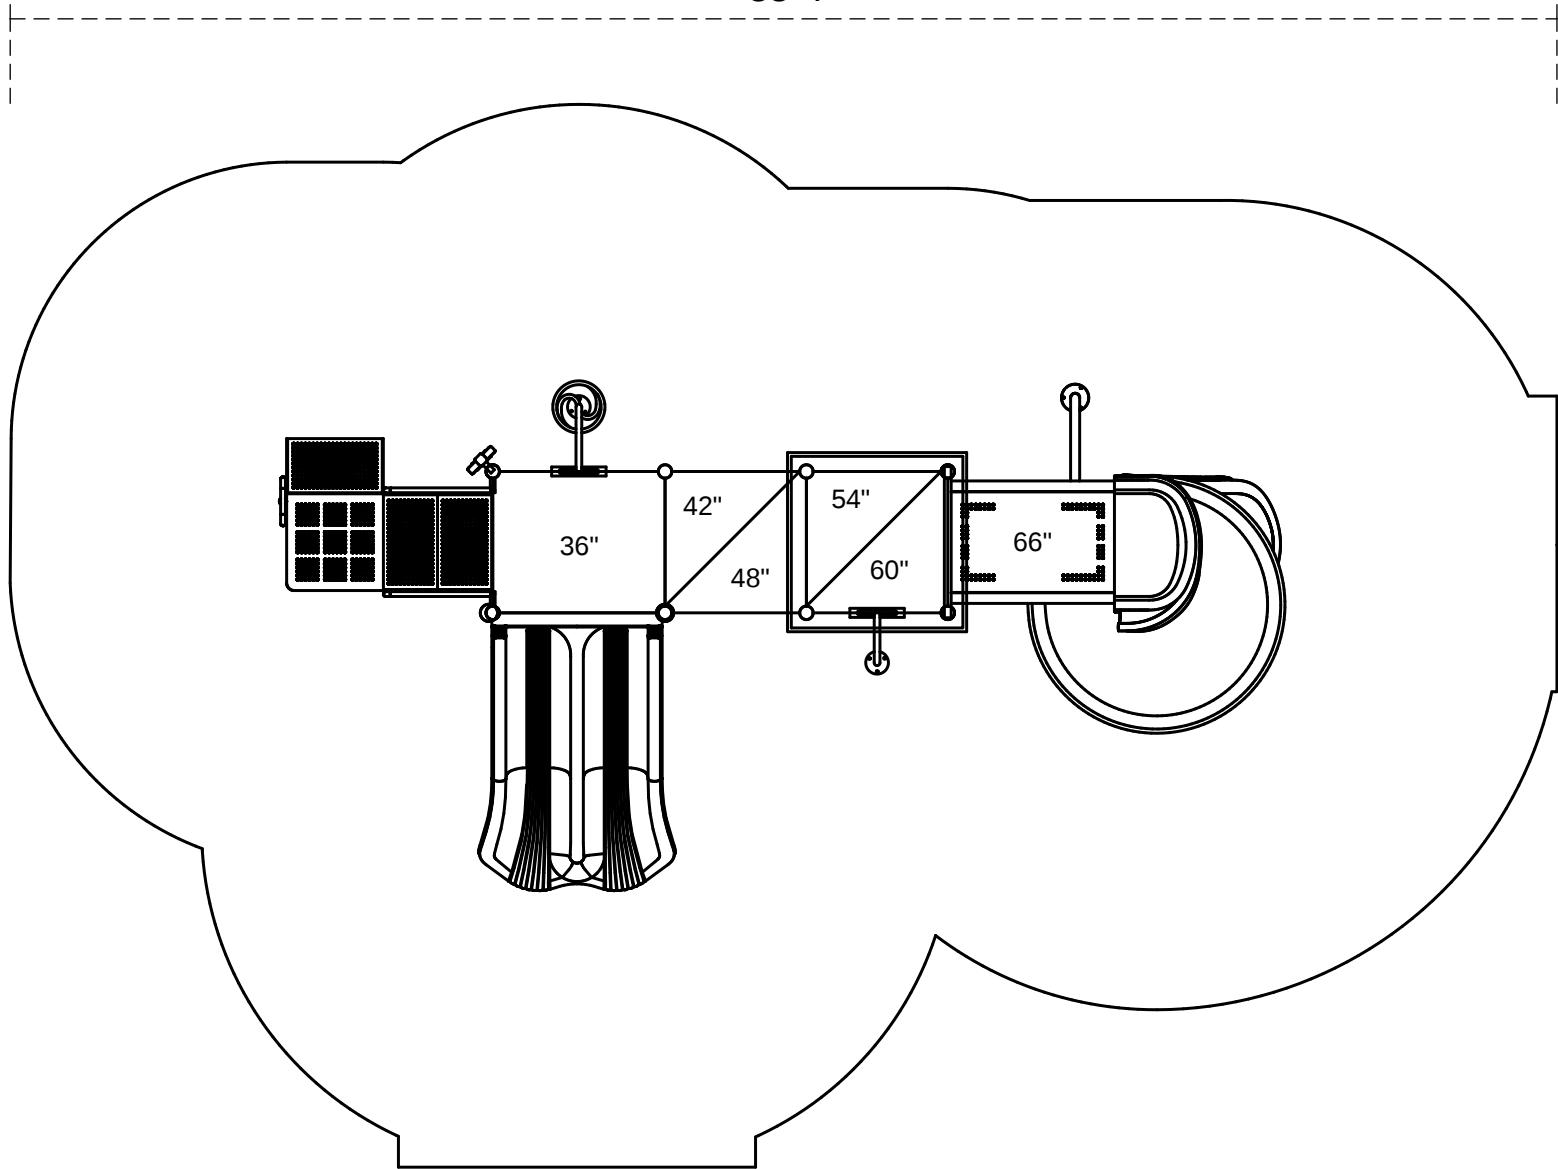

# Annapolis

33'-7"

23'-1"

**Footprint:** 11'-1" x 21'-8"  
**Use Zone:** 23'-1" x 33'-7"

**SKU:** PKP213