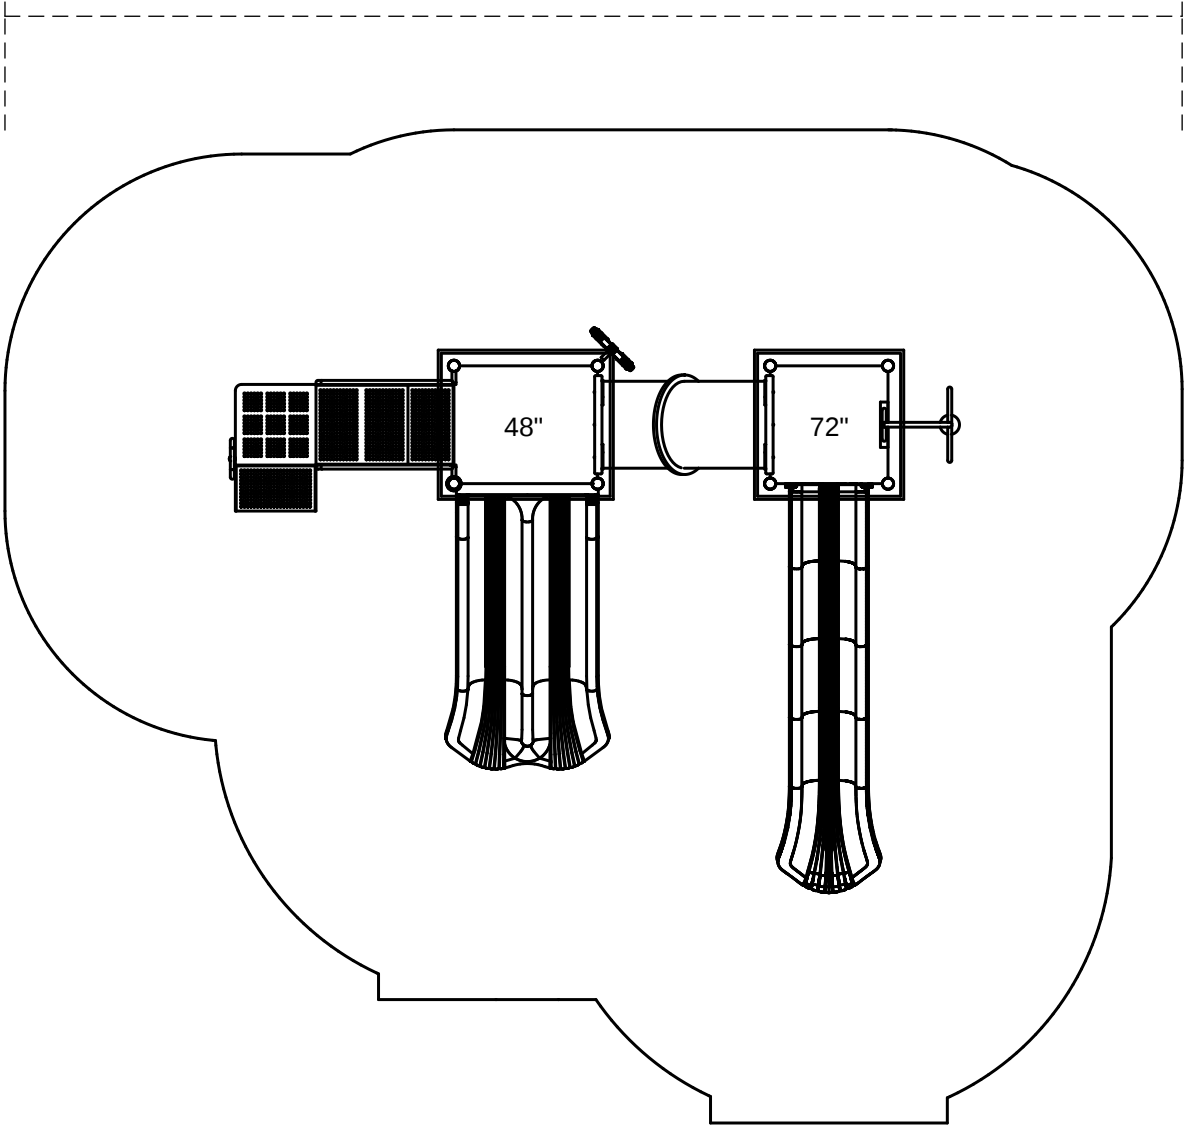

Billings

30'-8"

25'-10"

Footprint: 13'-10" x 18'-8"
Use Zone: 25'-10" x 30'-8"

SKU: PKP214