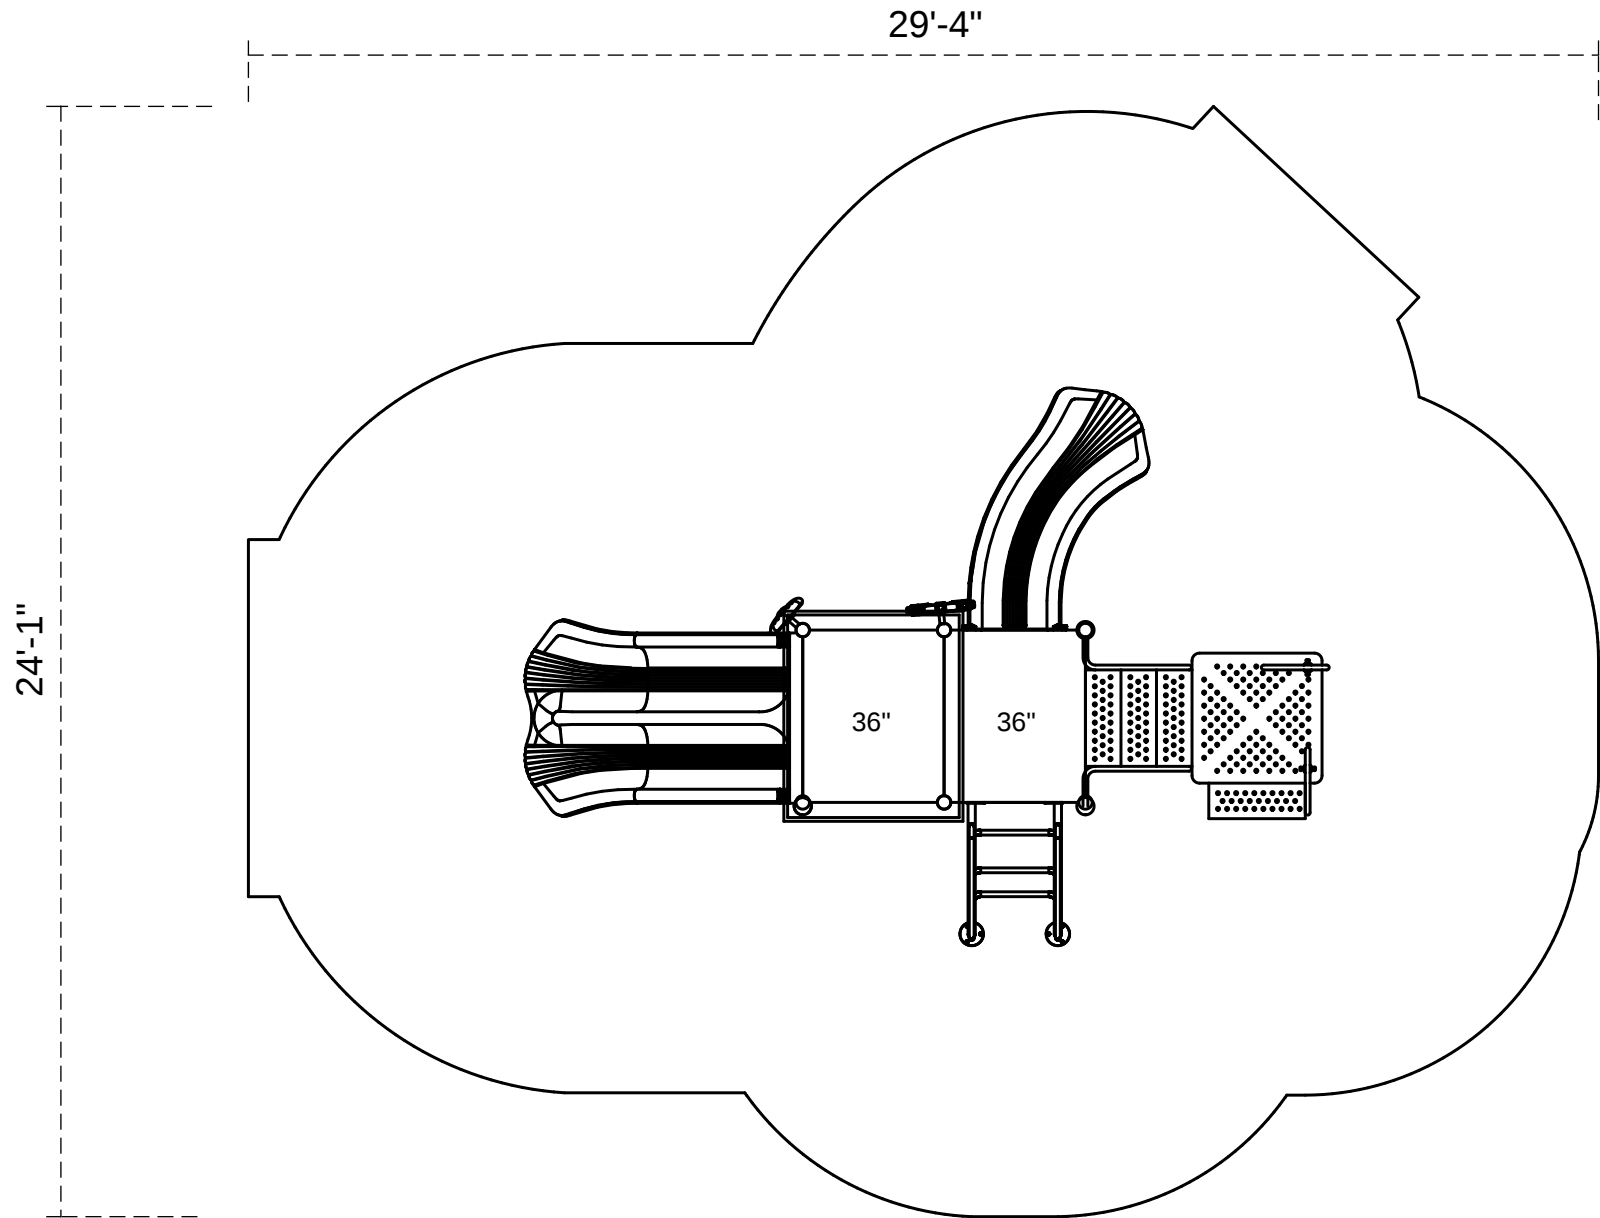

# Haymarket

**Footprint:** 12' x 17'-4"  
**Use Zone:** 24'-1" x 29'-4"

**SKU:** PKP216