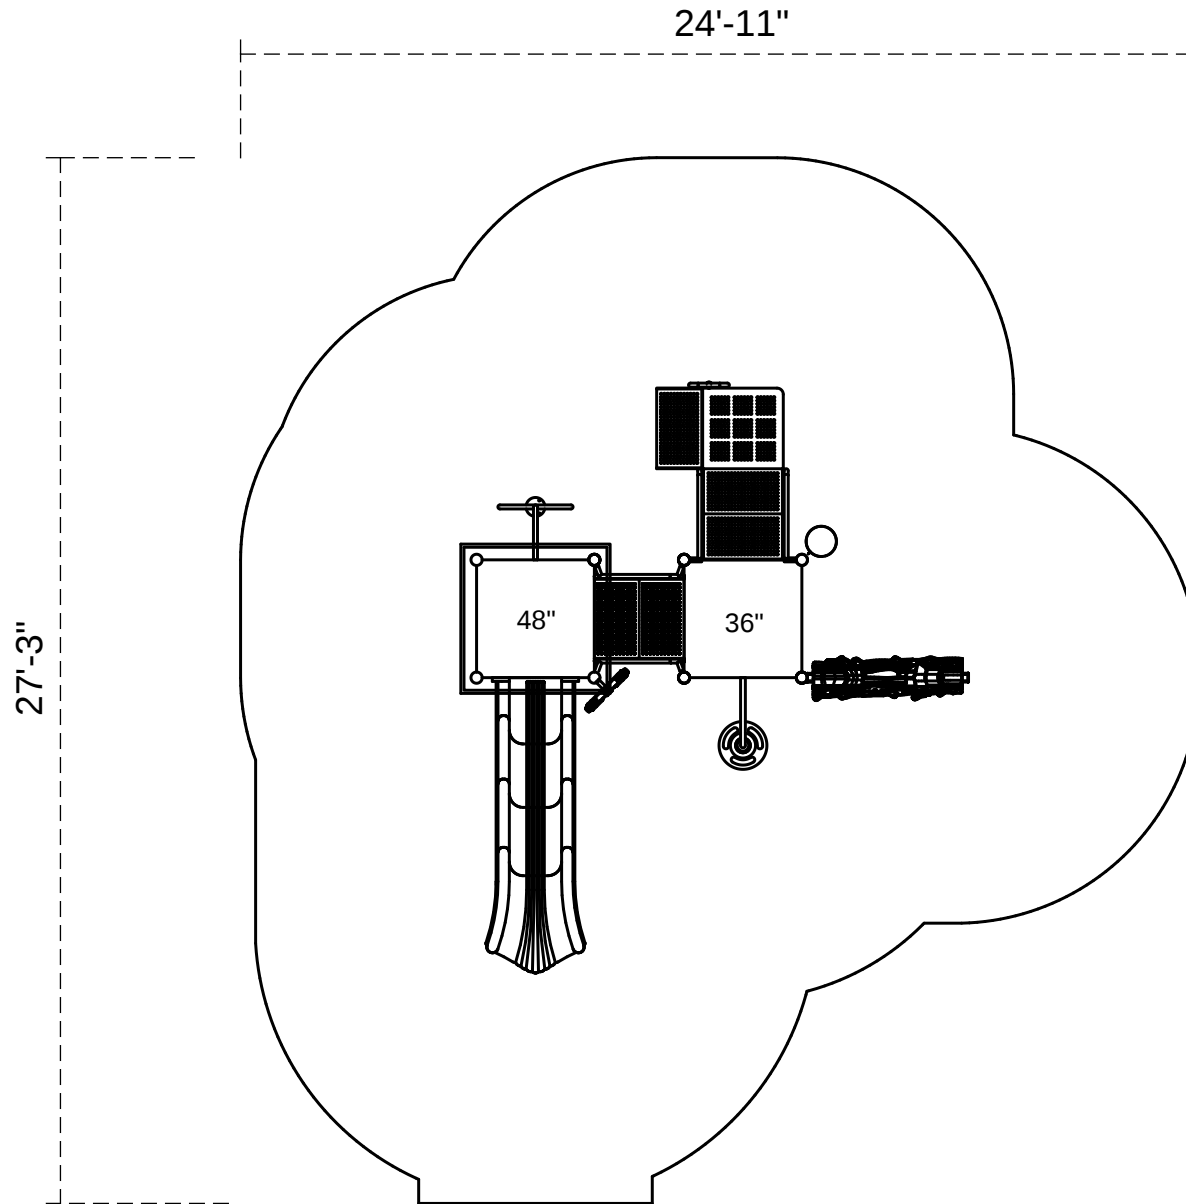

# Wilmington

Footprint: 12'-11" x 15'-3"  
Use Zone: 24'-11" x 27'-3"

SKU: PKP218