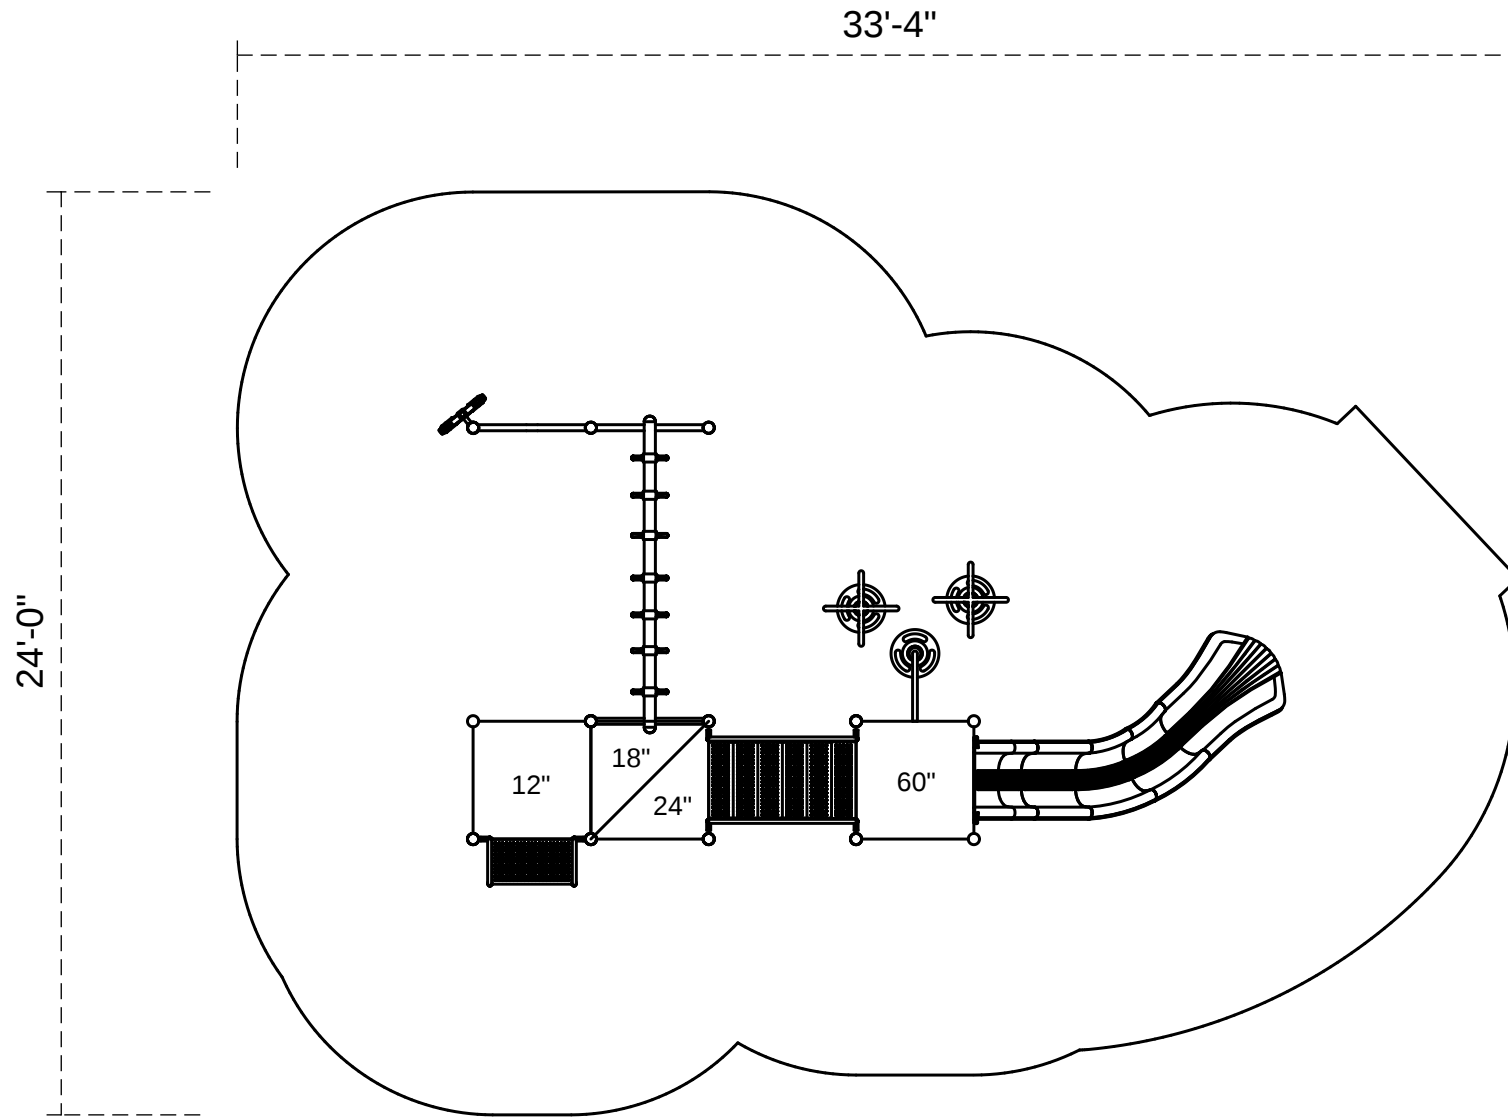

Charlotte

Footprint: 12' x 21'-3"
Use Zone: 24' x 33'-4"

SKU: PKP220