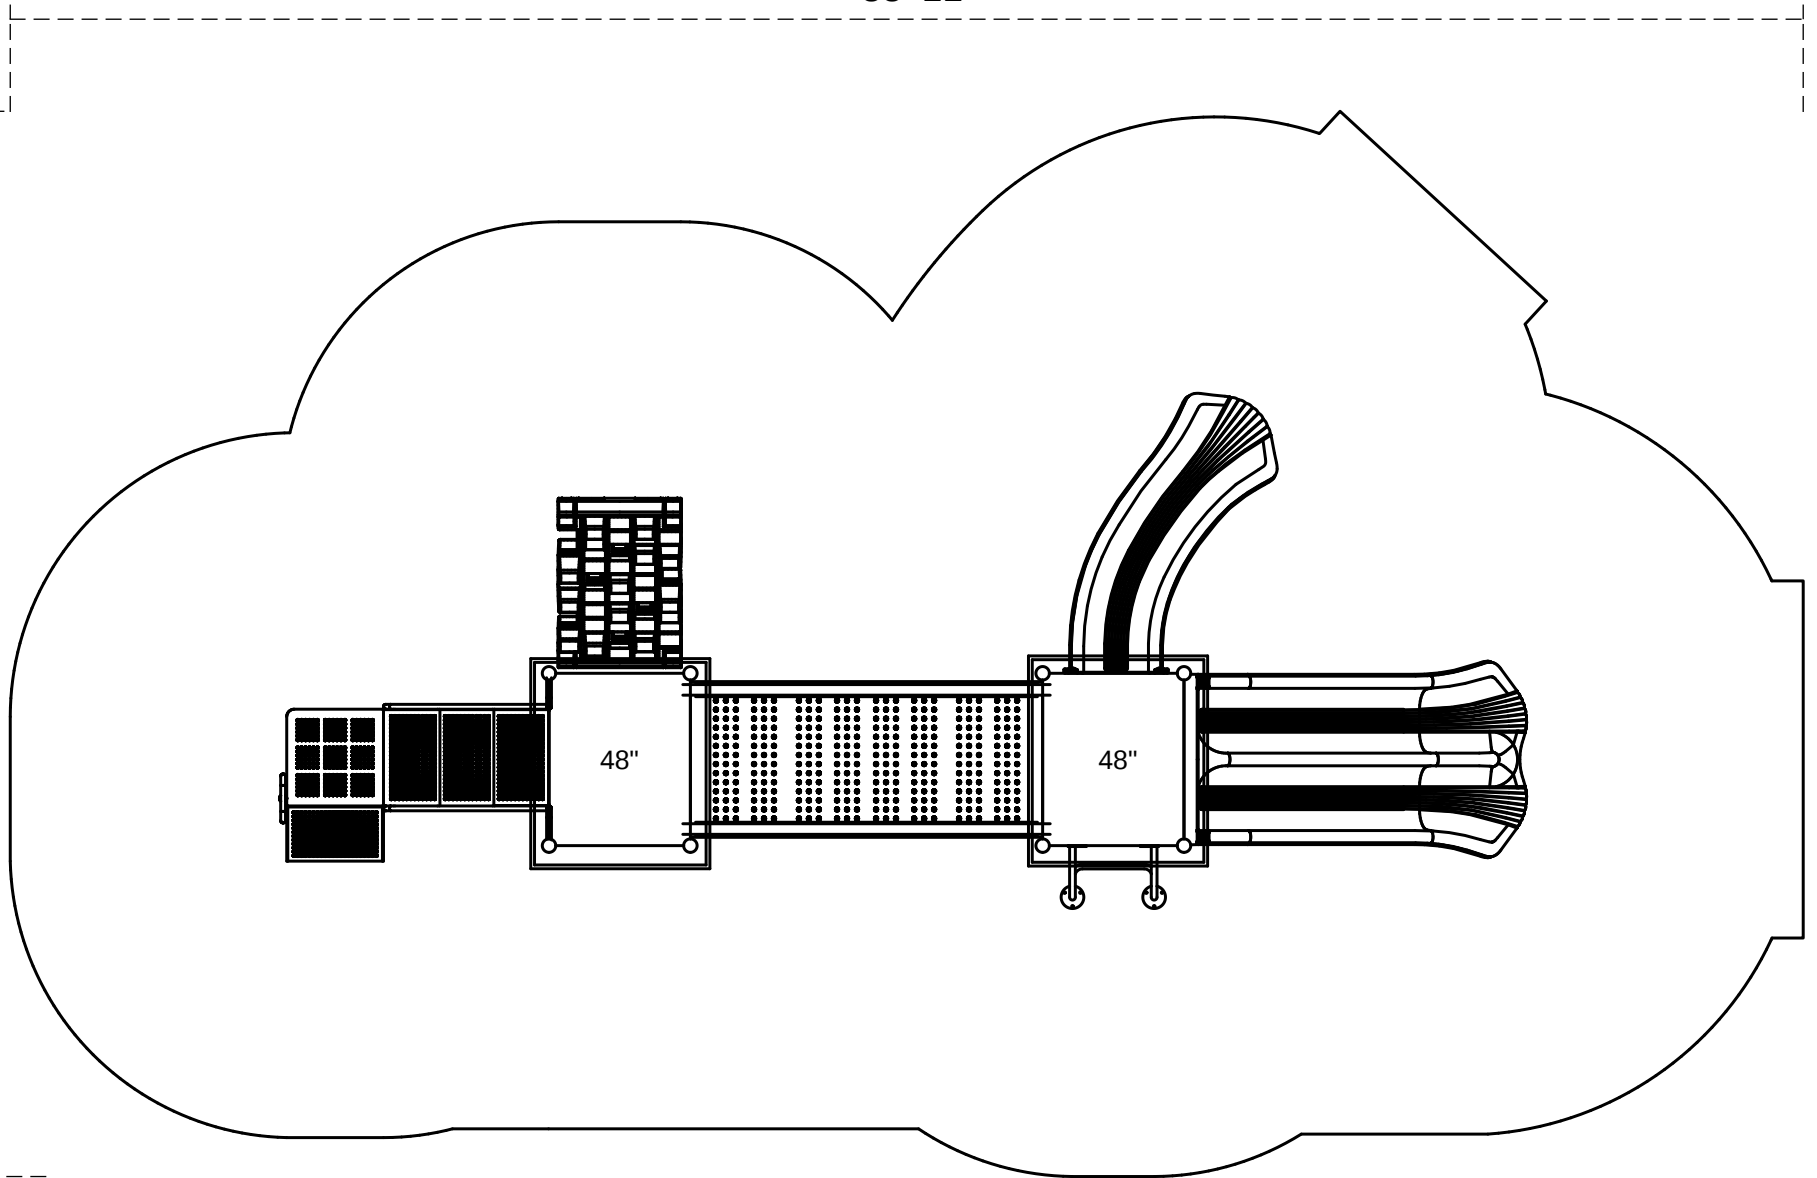

Scranton

38'-11"

23'-1"

Footprint: 11' x 26'-11"
Use Zone: 23'-1" x 38'-11"

SKU: PKP222