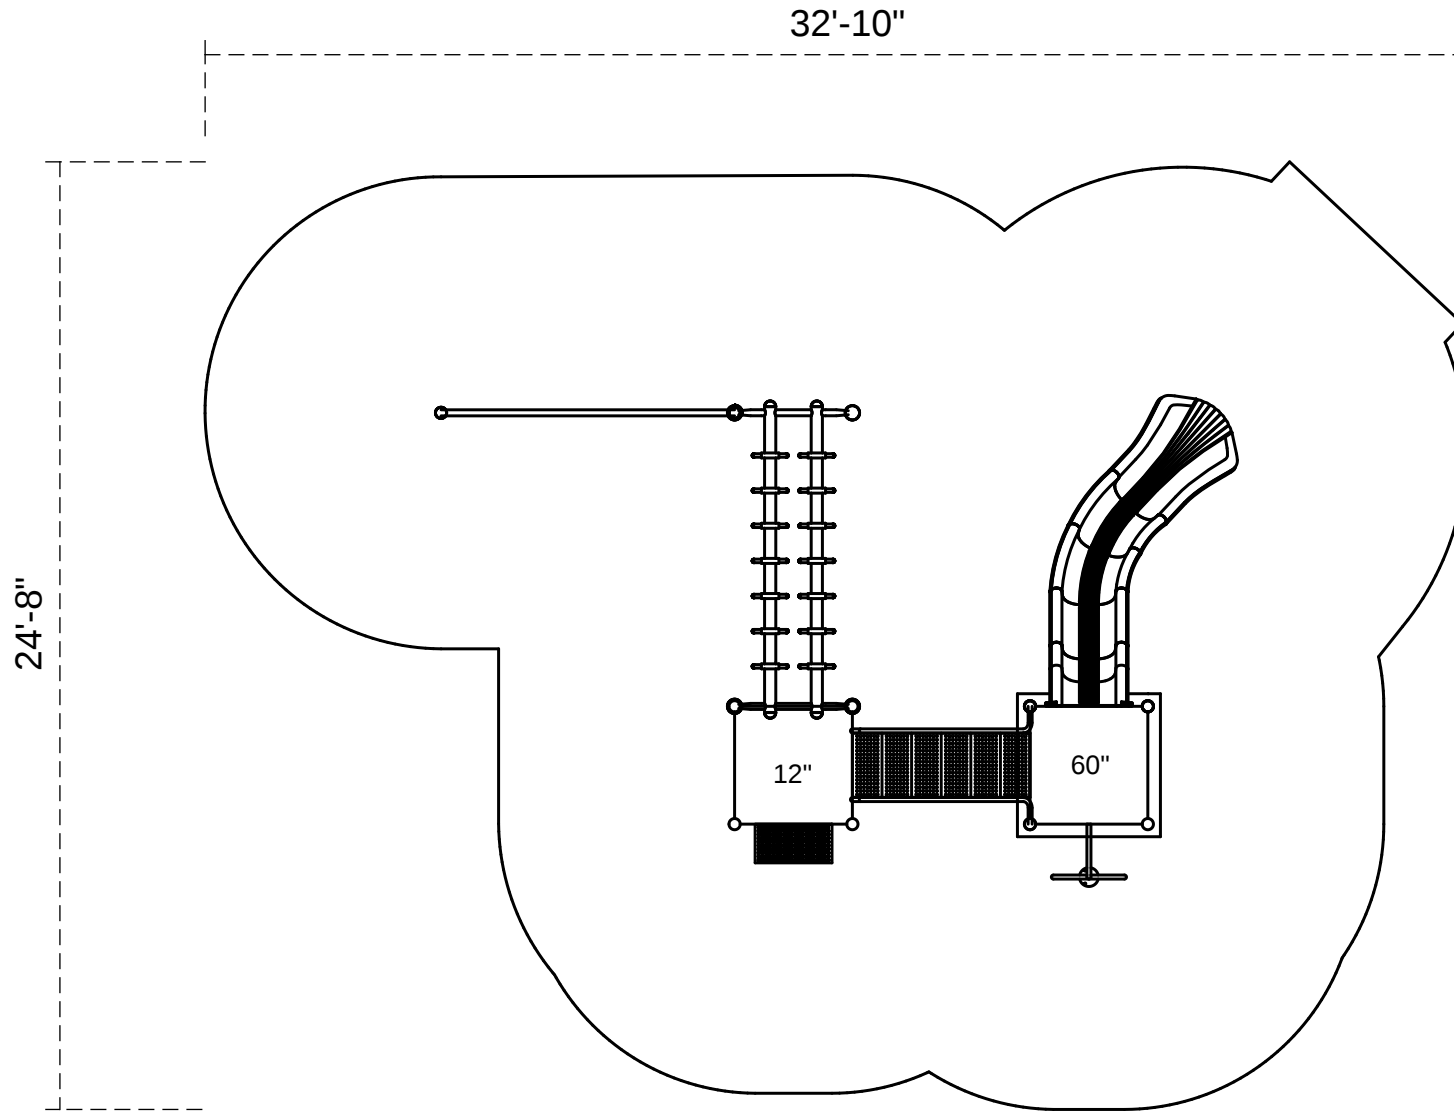

Homestead

Footprint: 12'-8" x 20'-10"
Use Zone: 24'-8" x 32'-10"

SKU: PKP226