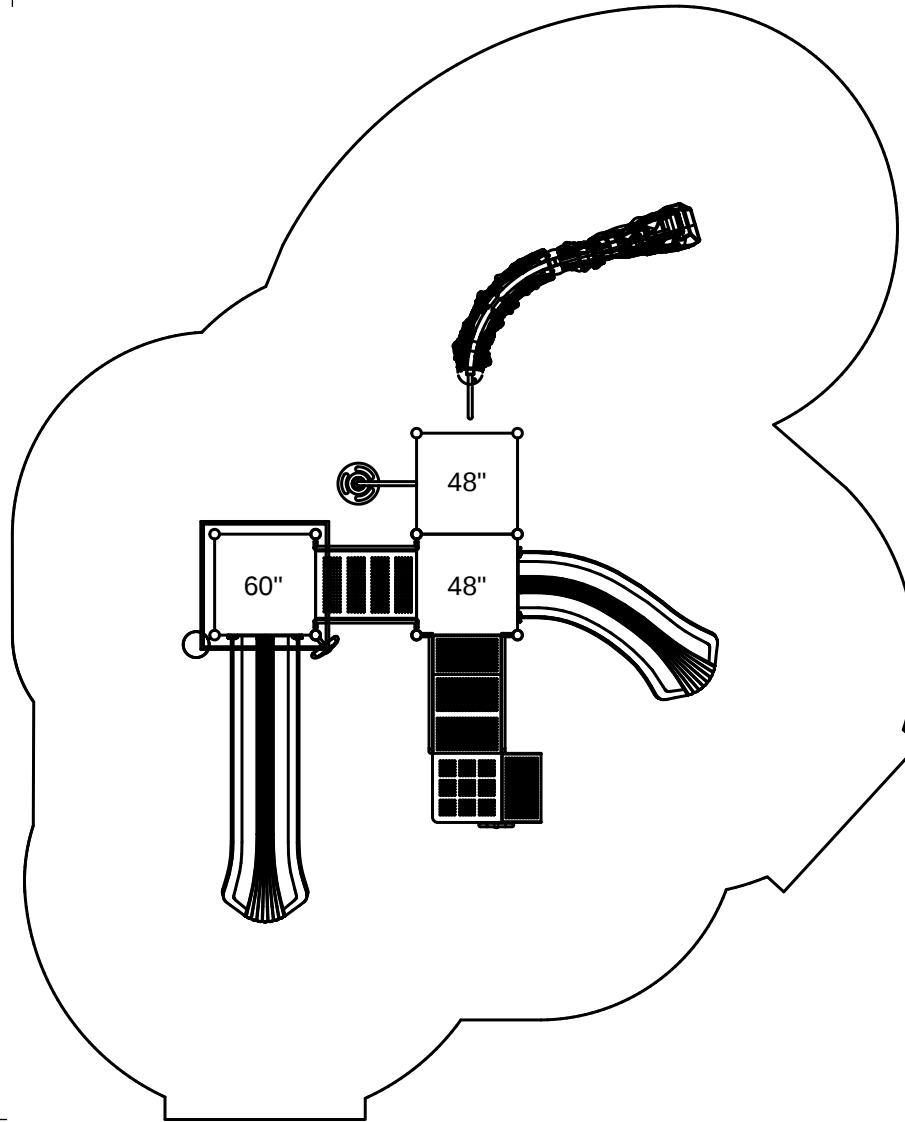

Thermopolis

27'-7"

33'-10"

Footprint: 15'-5" x 21'-10"
Use Zone: 27'-7" x 33'-10"

SKU: PKP227