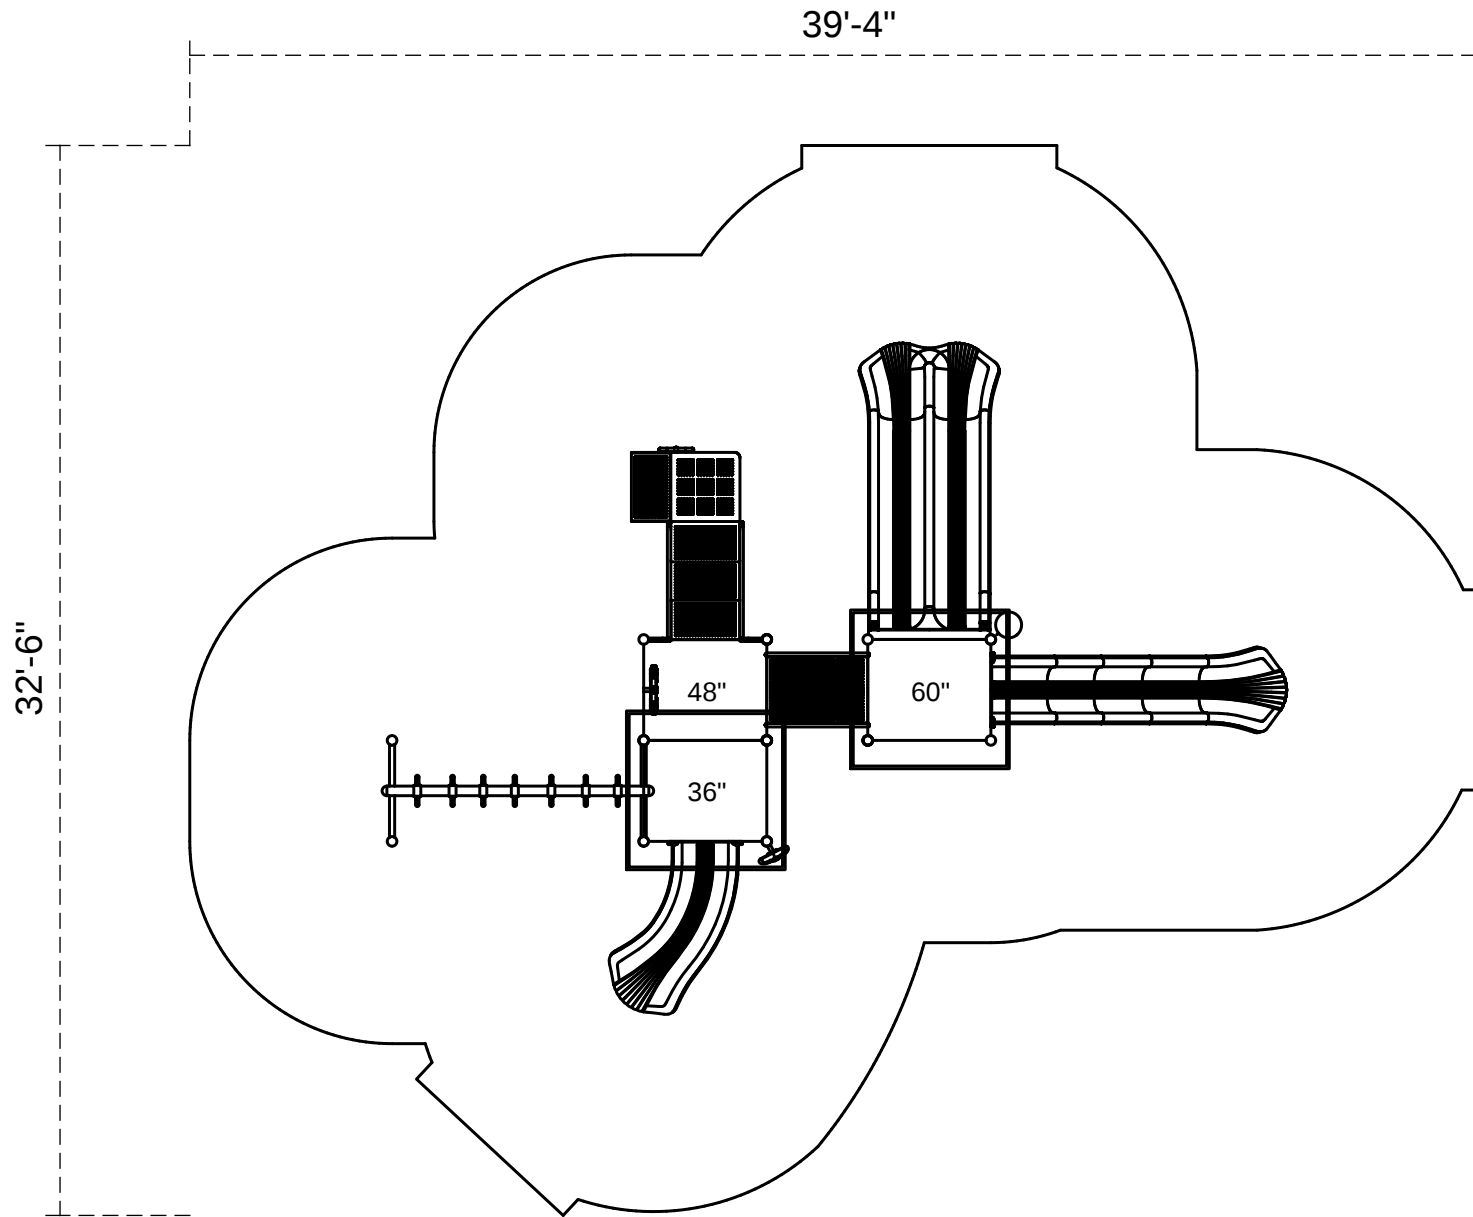

Dubuque

Footprint: 20'-5" x 27'-4"
Use Zone: 32'-6" x 39'-4"

SKU: PKP228