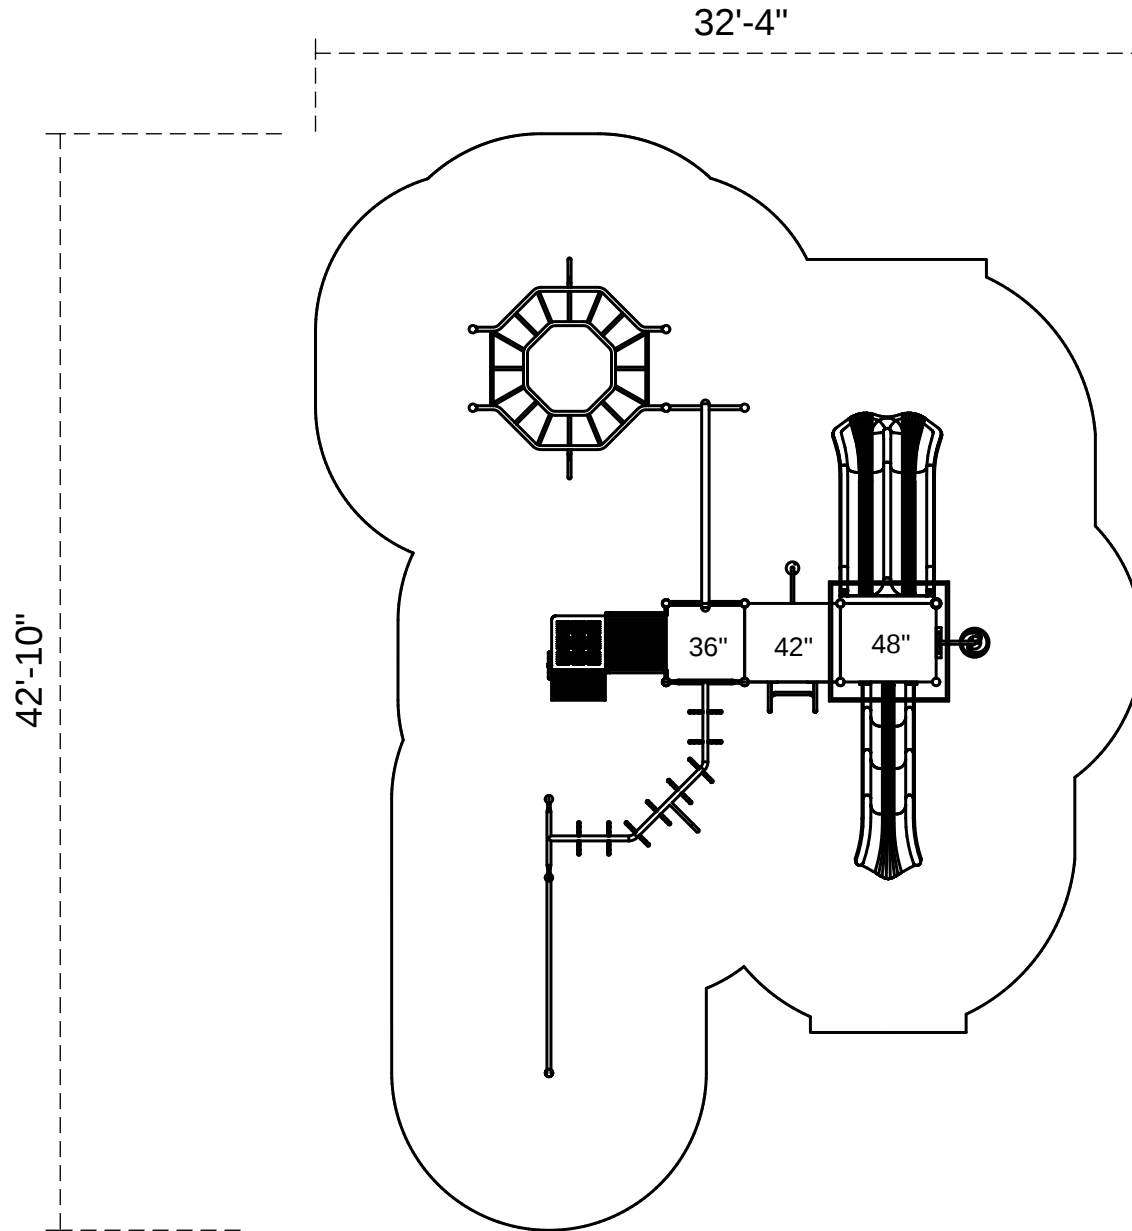

Grosse Pointe

Footprint: 20'-4" x 30'-10"
Use Zone: 32'-4" x 42'-10"

SKU: PKP230